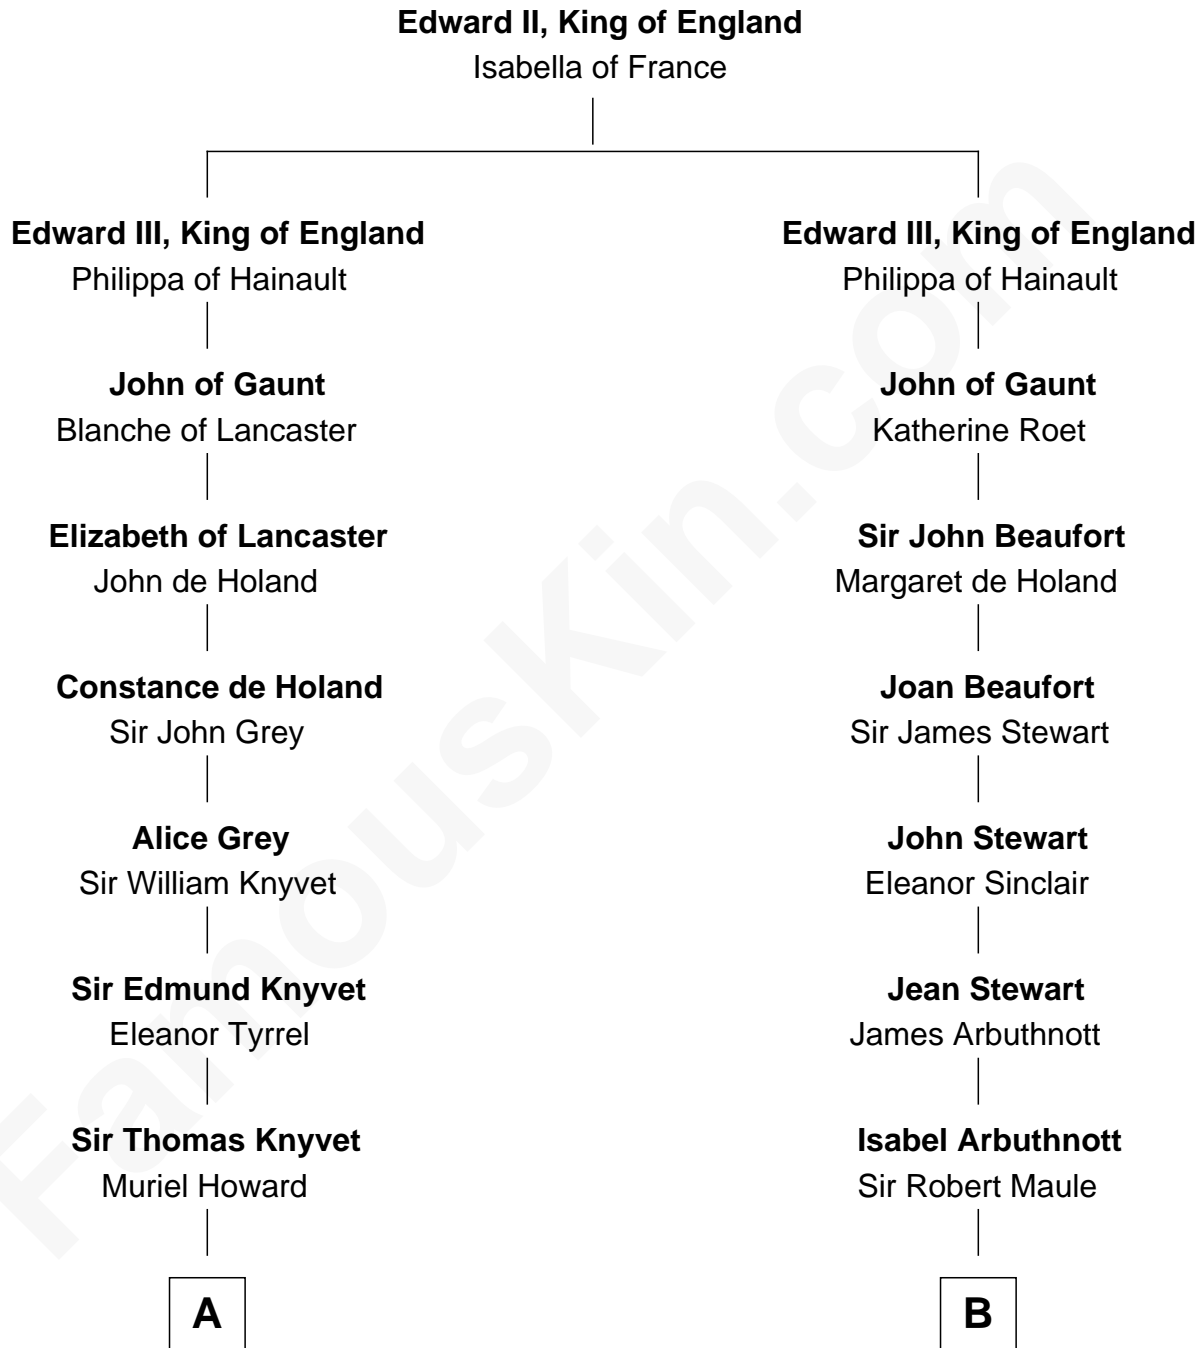

FamousKin.com
Relationship Chart of
Tilda Swinton
Movie Actress

11th cousin 9 times removed of
Alexander Spotswood
Lieutenant Governor of Virginia

C

Gertrude Clare Fetherstonhaugh
Cecil George Herbert Alers-Hankey

Matoria Beatrice Evelyn Rochfort Alers-Hankey
Alan Henry Campbell Swinton

Sir John Swinton
Judith Balfour Killen

Tilda Swinton
Movie Actress