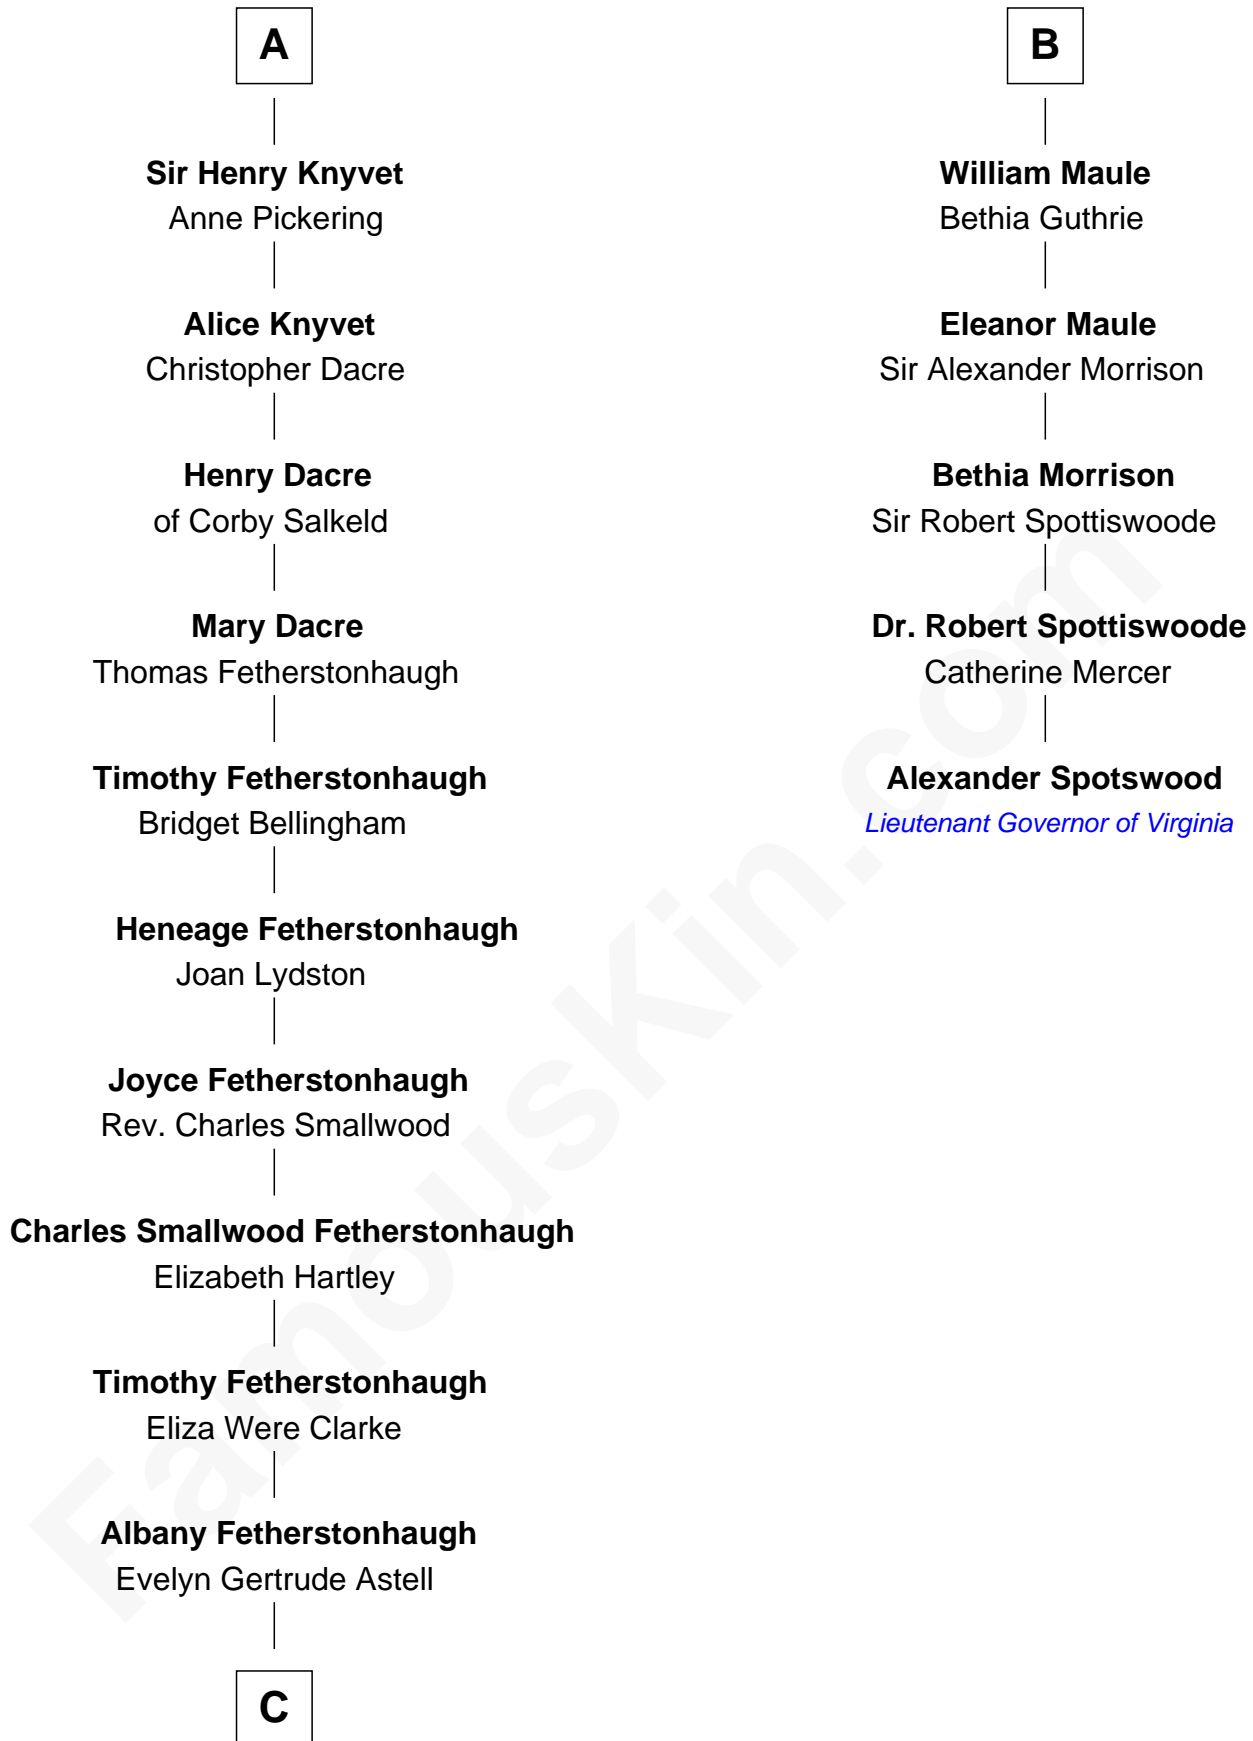

## Relationship Chart of

### Tilda Swinton

Movie Actress

11th cousin 9 times removed of

**Alexander Spotswood**  
Lieutenant Governor of Virginia

**C**

**Gertrude Clare Fetherstonhaugh**  
Cecil George Herbert Alers-Hankey

**Matoria Beatrice Evelyn Rochfort Alers-Hankey**  
Alan Henry Campbell Swinton

**Sir John Swinton**  
Judith Balfour Killen

**Tilda Swinton**  
*Movie Actress*