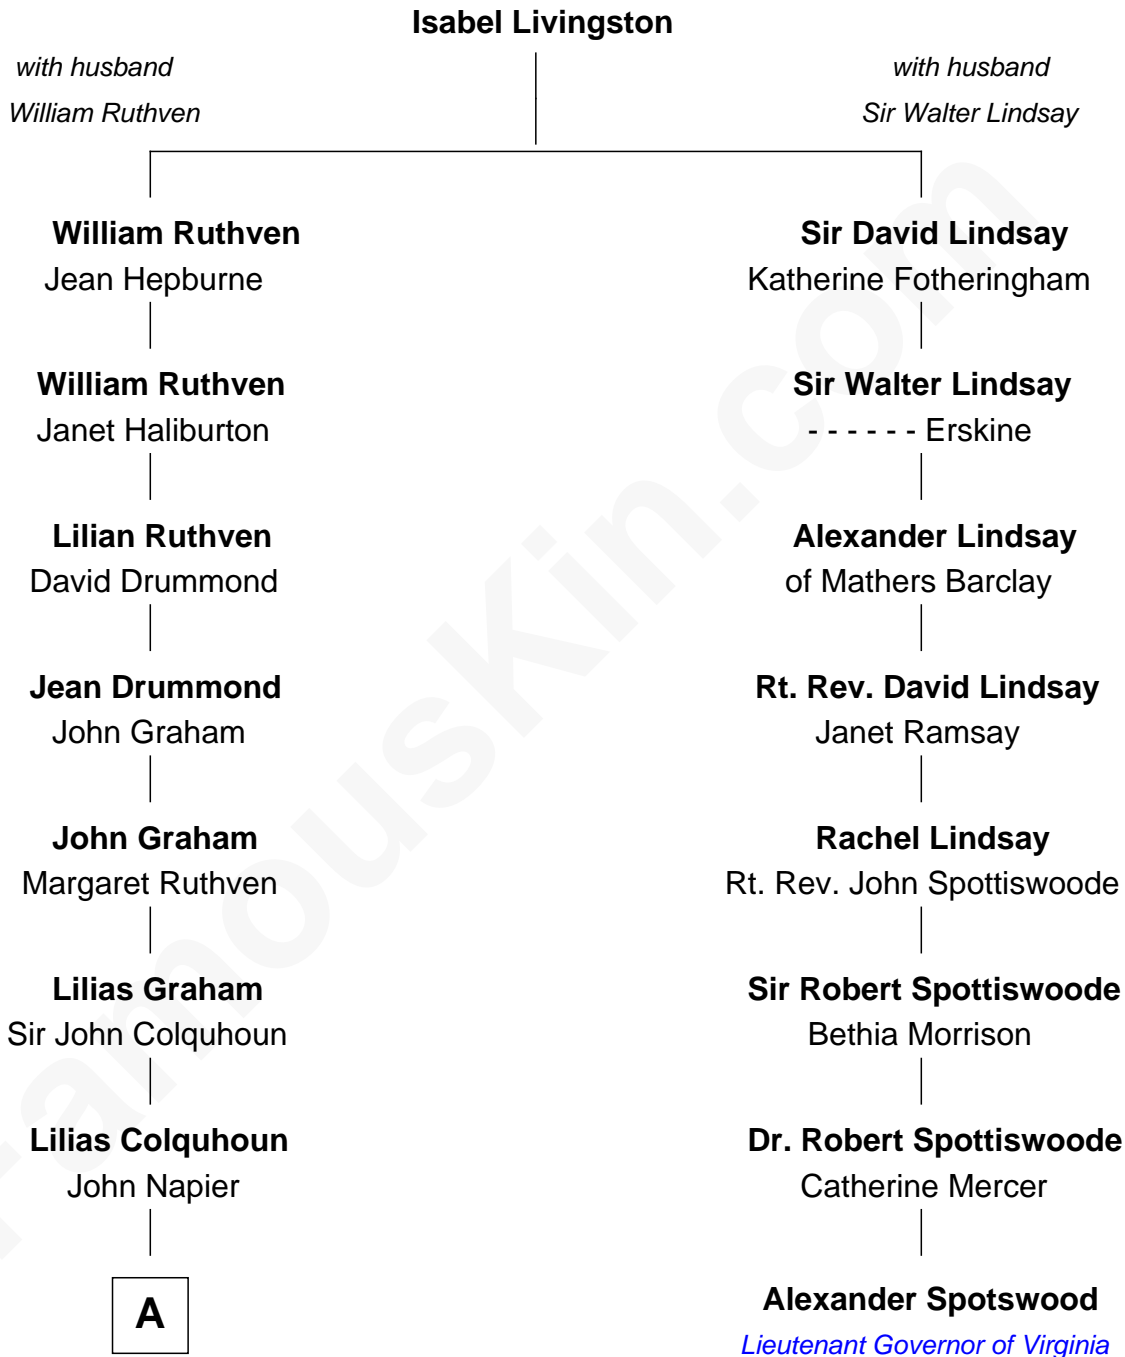

FamousKin.com
Relationship Chart of
Tilda Swinton
Movie Actress

7th cousin 10 times removed of
Alexander Spotswood
Lieutenant Governor of Virginia

A

Katherine Napier

Robert Campbell

Lilias Campbell

James Dunlop

James Dunlop

Henrietta Maxwell

Henrietta Dunlop

James Campbell

Henrietta Campbell

Archibald Swinton

John Campbell Swinton

Catherine Rannie