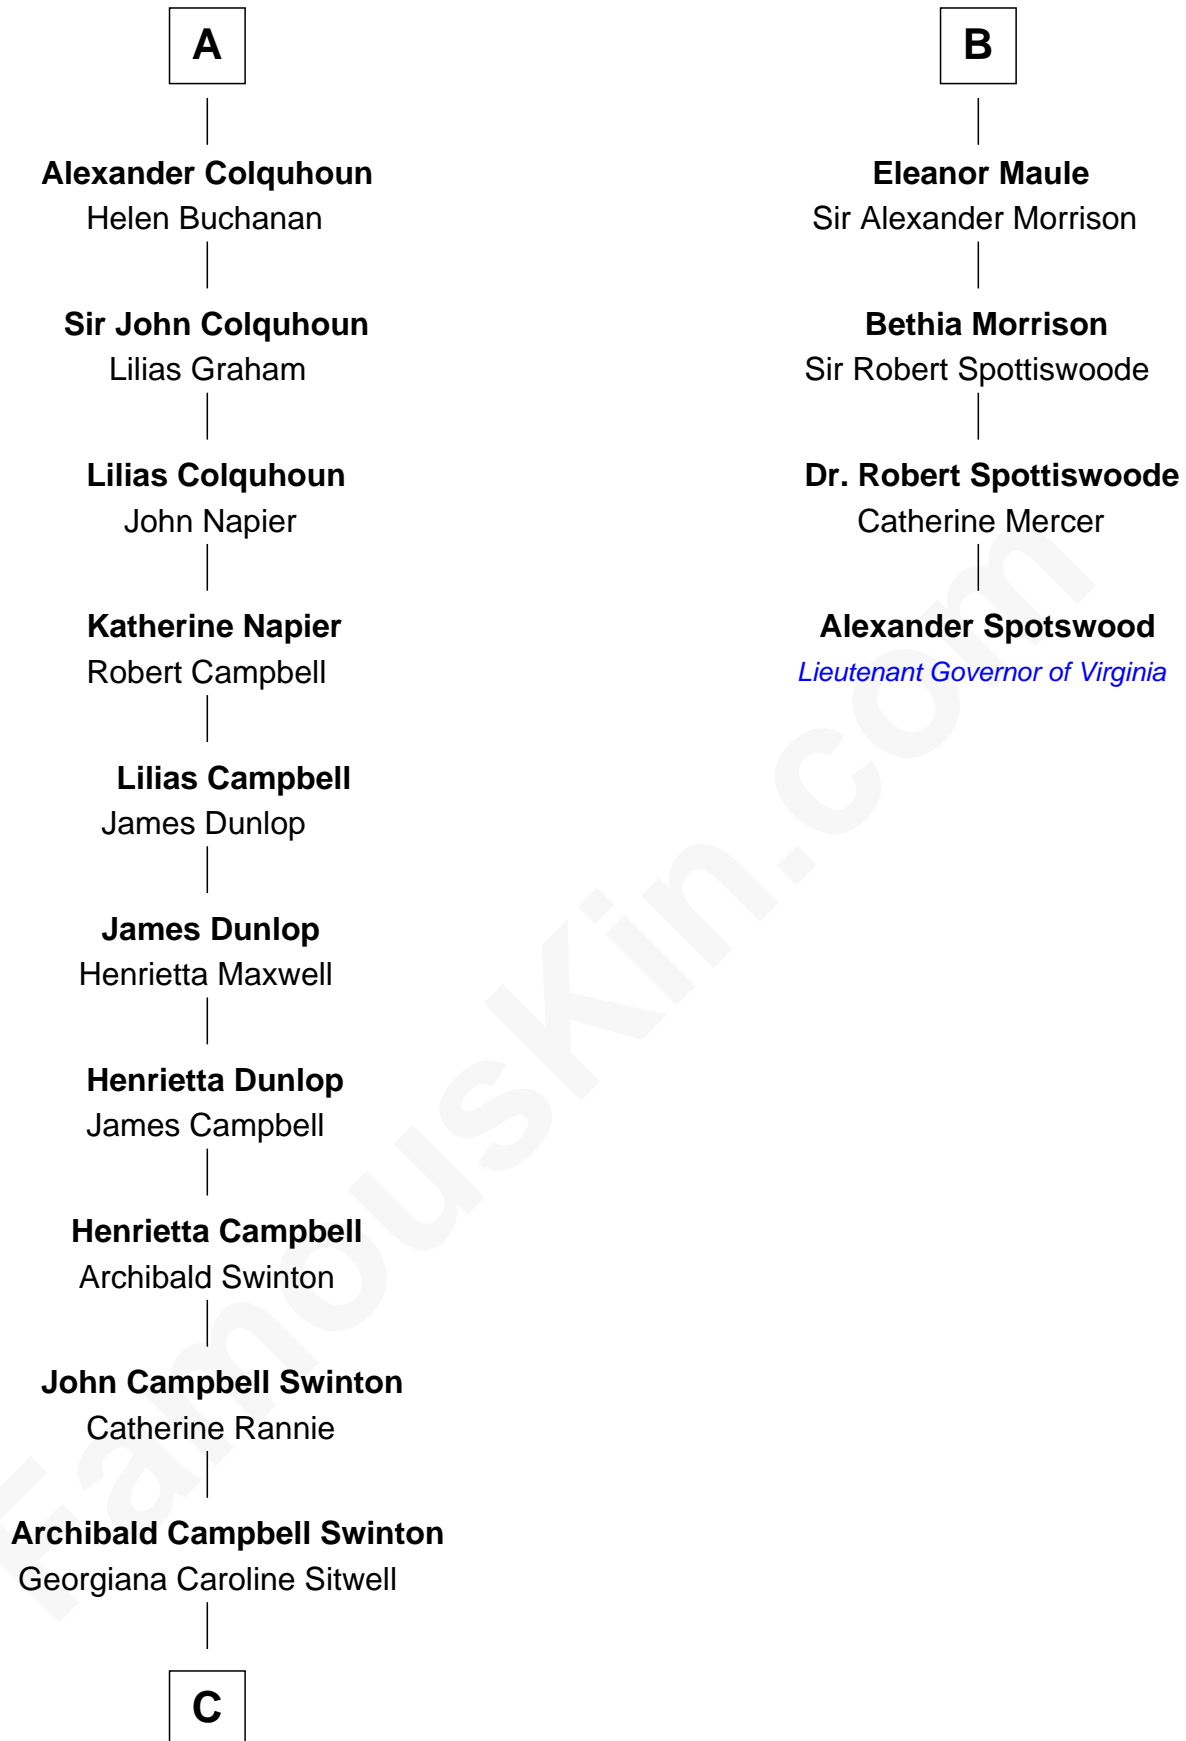

FamousKin.com
Relationship Chart of
Tilda Swinton
Movie Actress

10th cousin 10 times removed of
Alexander Spotswood
Lieutenant Governor of Virginia

Euphemia of Ross
 Robert II, King of Scotland

C

George Sitwell Campbell Swinton

Elizabeth Ebsworth

Alan Henry Campbell Swinton

Mariora Beatrice Evelyn Rochfort Alers-Hankey

Sir John Swinton

Judith Balfour Killen

Tilda Swinton

Movie Actress