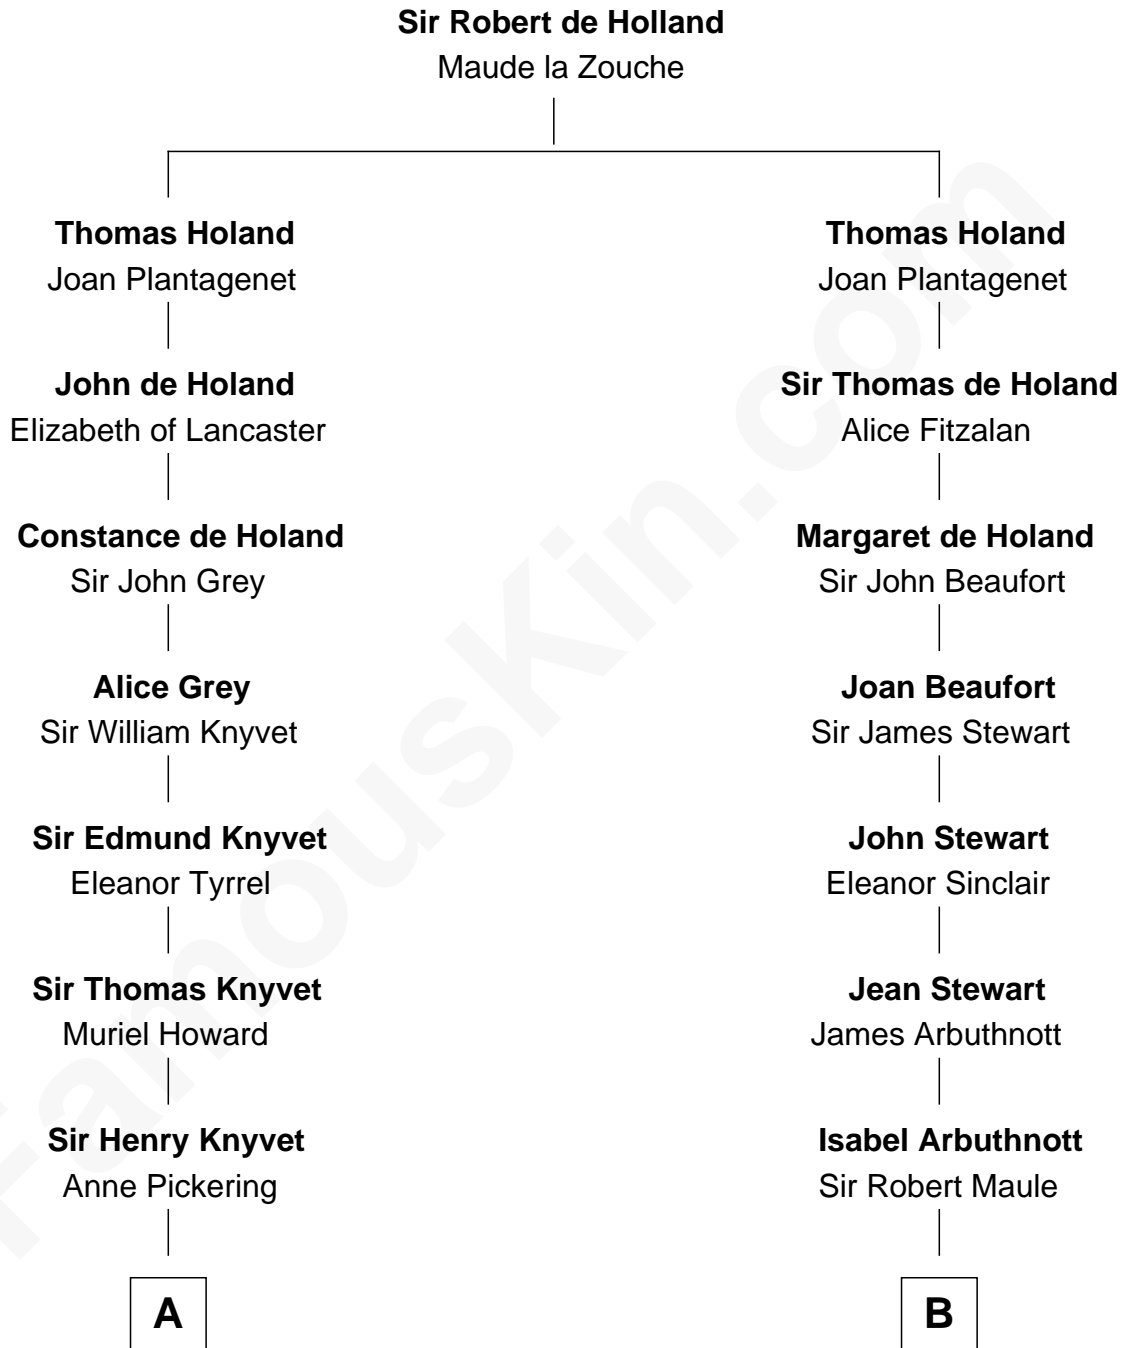

FamousKin.com
Relationship Chart of
Tilda Swinton
Movie Actress

11th cousin 8 times removed of
Alexander Spotswood
Lieutenant Governor of Virginia

C

Mariora Beatrice Evelyn Rochfort Alers-Hankey

Alan Henry Campbell Swinton

Sir John Swinton

Judith Balfour Killen

Tilda Swinton

Movie Actress

FamousKin.com