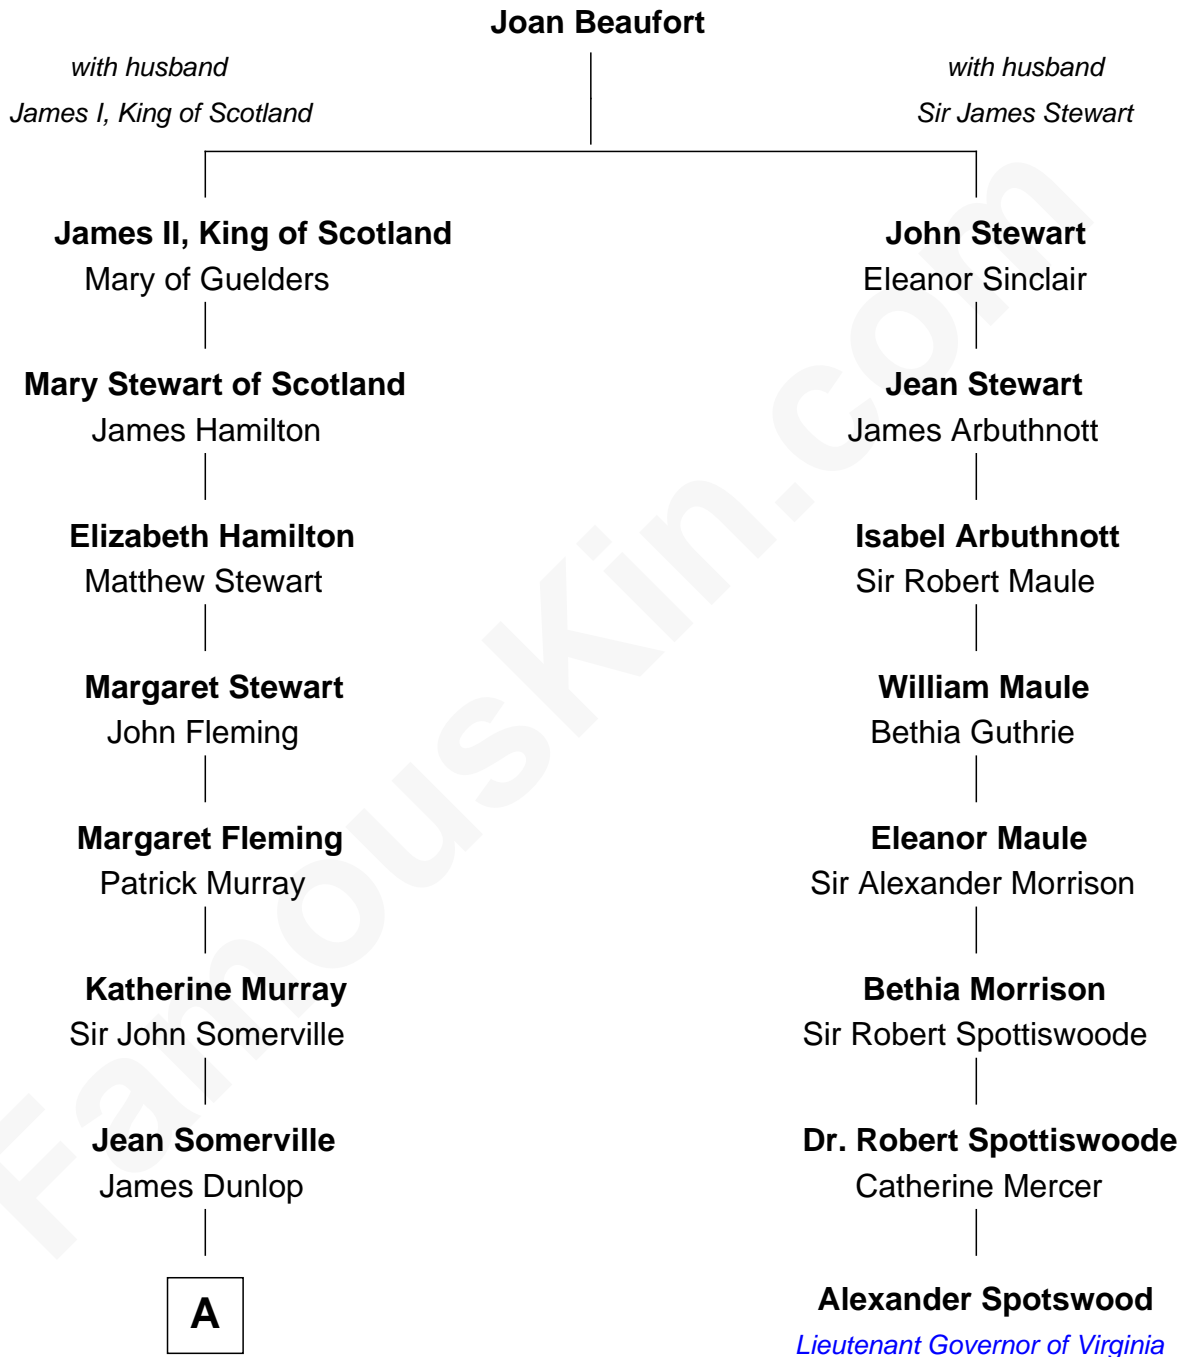

FamousKin.com
Relationship Chart of
Tilda Swinton
Movie Actress

7th cousin 11 times removed of
Alexander Spotswood
Lieutenant Governor of Virginia

A

James Dunlop
Bessie - - - - -

James Dunlop
Elizabeth Robertson

James Dunlop
Lilias Campbell

James Dunlop
Henrietta Maxwell

Henrietta Dunlop
James Campbell

Henrietta Campbell
Archibald Swinton

John Campbell Swinton
Catherine Rannie

Archibald Campbell Swinton
Georgiana Caroline Sitwell

George Sitwell Campbell Swinton
Elizabeth Ebsworth

Alan Henry Campbell Swinton
Mariora Beatrice Evelyn Rochfort Alers-Hankey

B

B

—
Sir John Swinton
Judith Balfour Killen

—
Tilda Swinton
Movie Actress

FamousKin.com