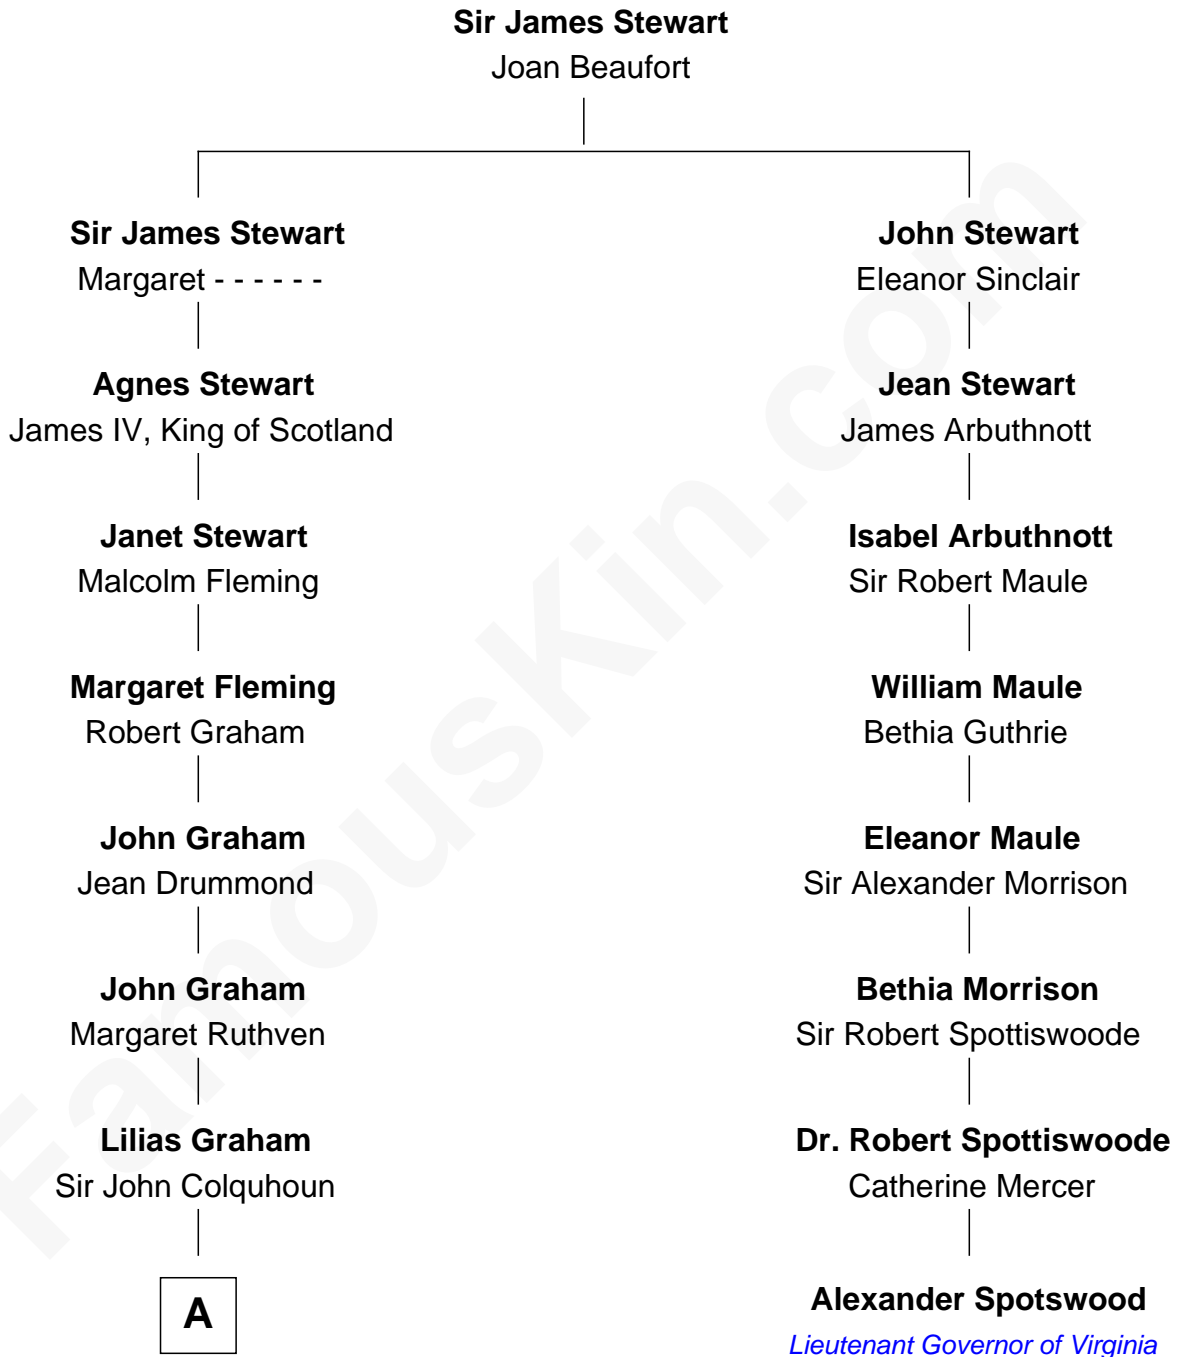

**FamousKin.com**  
**Relationship Chart of**  
**Tilda Swinton**  
*Movie Actress*

7th cousin 11 times removed of  
**Alexander Spotswood**  
*Lieutenant Governor of Virginia*

**A**

**Lilias Colquhoun**

John Napier

**Katherine Napier**

Robert Campbell

**Lilias Campbell**

James Dunlop

**James Dunlop**

Henrietta Maxwell

**Henrietta Dunlop**

James Campbell

**Henrietta Campbell**

Archibald Swinton

**John Campbell Swinton**

Catherine Rannie

**Archibald Campbell Swinton**

Georgiana Caroline Sitwell

**George Sitwell Campbell Swinton**

Elizabeth Ebsworth

**Alan Henry Campbell Swinton**

Mariora Beatrice Evelyn Rochfort Alers-Hankey

**B**

**B**

—  
**Sir John Swinton**  
Judith Balfour Killen

—  
**Tilda Swinton**  
*Movie Actress*

FamousKin.com