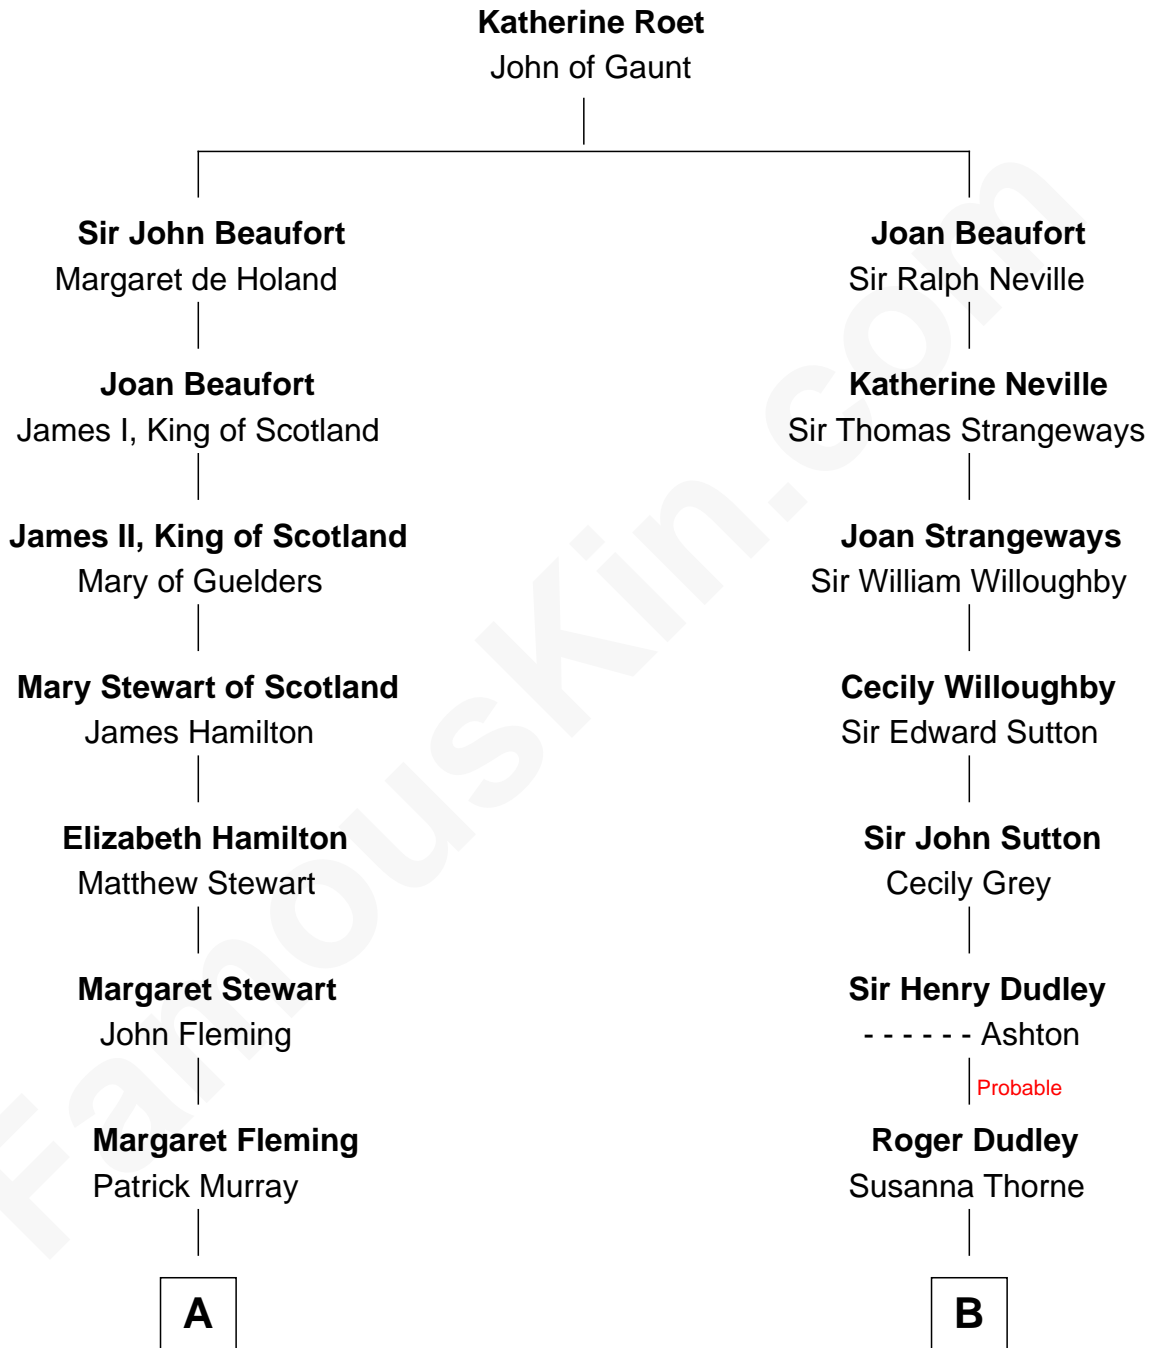

FamousKin.com
Relationship Chart of
Tilda Swinton
Movie Actress

19th cousin 1 time removed of
Keri Russell
TV and Movie Actress

C

George Sitwell Campbell Swinton

Elizabeth Ebsworth

Alan Henry Campbell Swinton

Mariora Beatrice Evelyn Rochfort Alers-Hankey

Sir John Swinton

Judith Balfour Killen

Tilda Swinton

Movie Actress

D

Emma Inez Fish

Kermit Sylvester Stephens