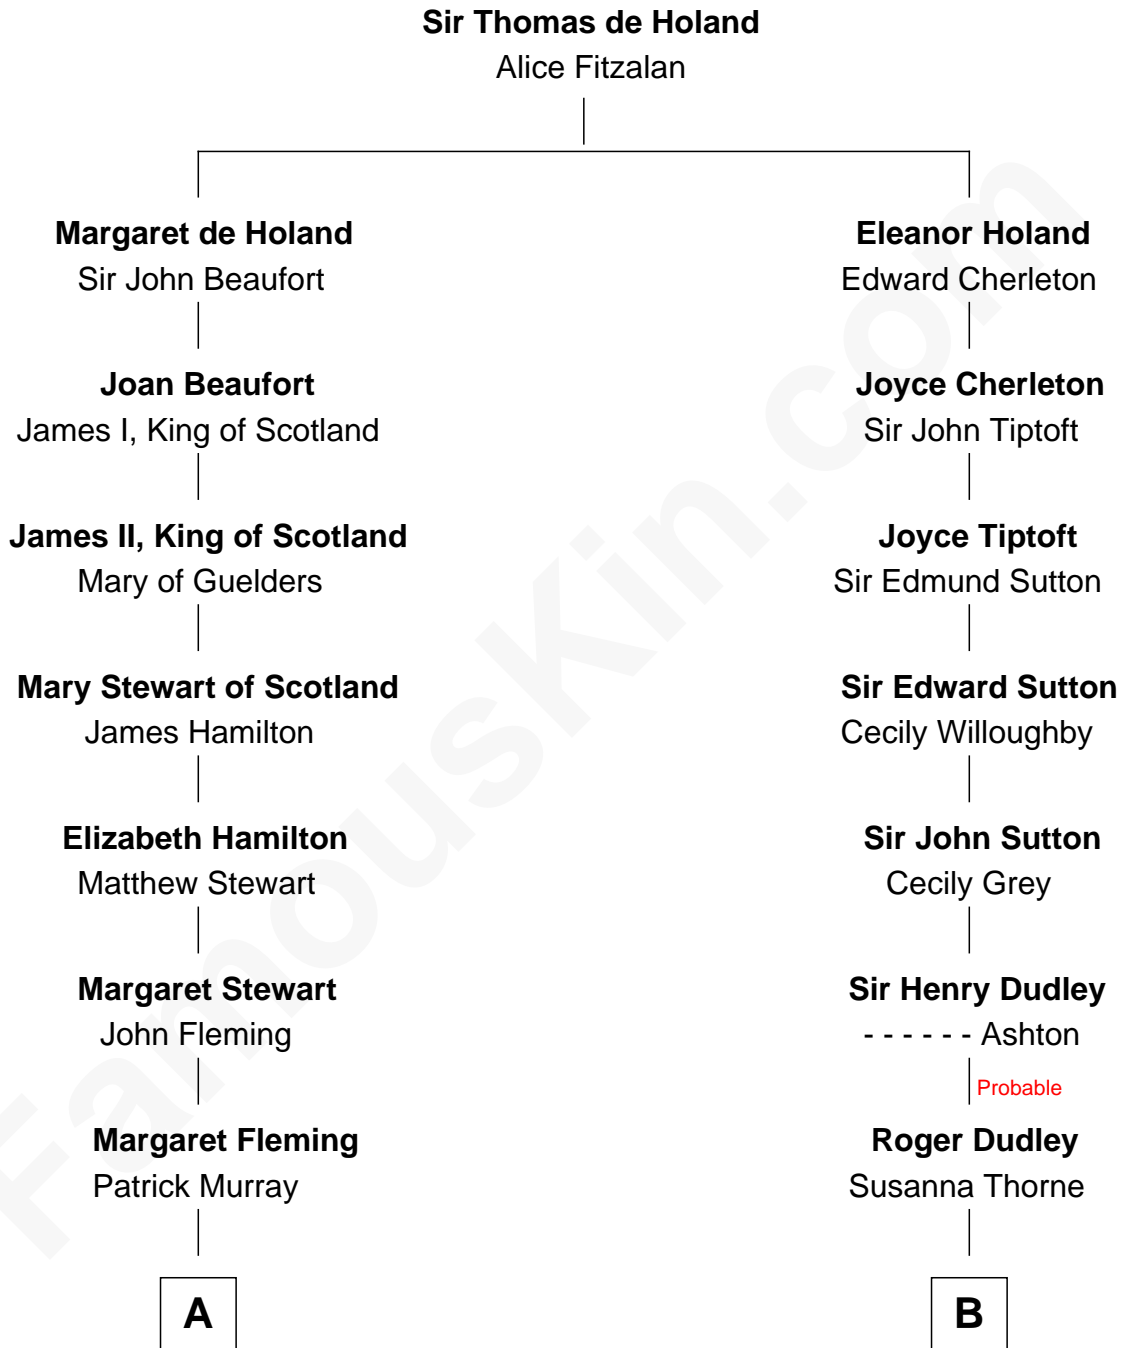

FamousKin.com
Relationship Chart of
Tilda Swinton
Movie Actress

19th cousin 1 time removed of
Keri Russell
TV and Movie Actress

C

George Sitwell Campbell Swinton

Elizabeth Ebsworth

Alan Henry Campbell Swinton

Mariora Beatrice Evelyn Rochfort Alers-Hankey

Sir John Swinton

Judith Balfour Killen

Tilda Swinton

Movie Actress

D

Emma Inez Fish

Kermit Sylvester Stephens