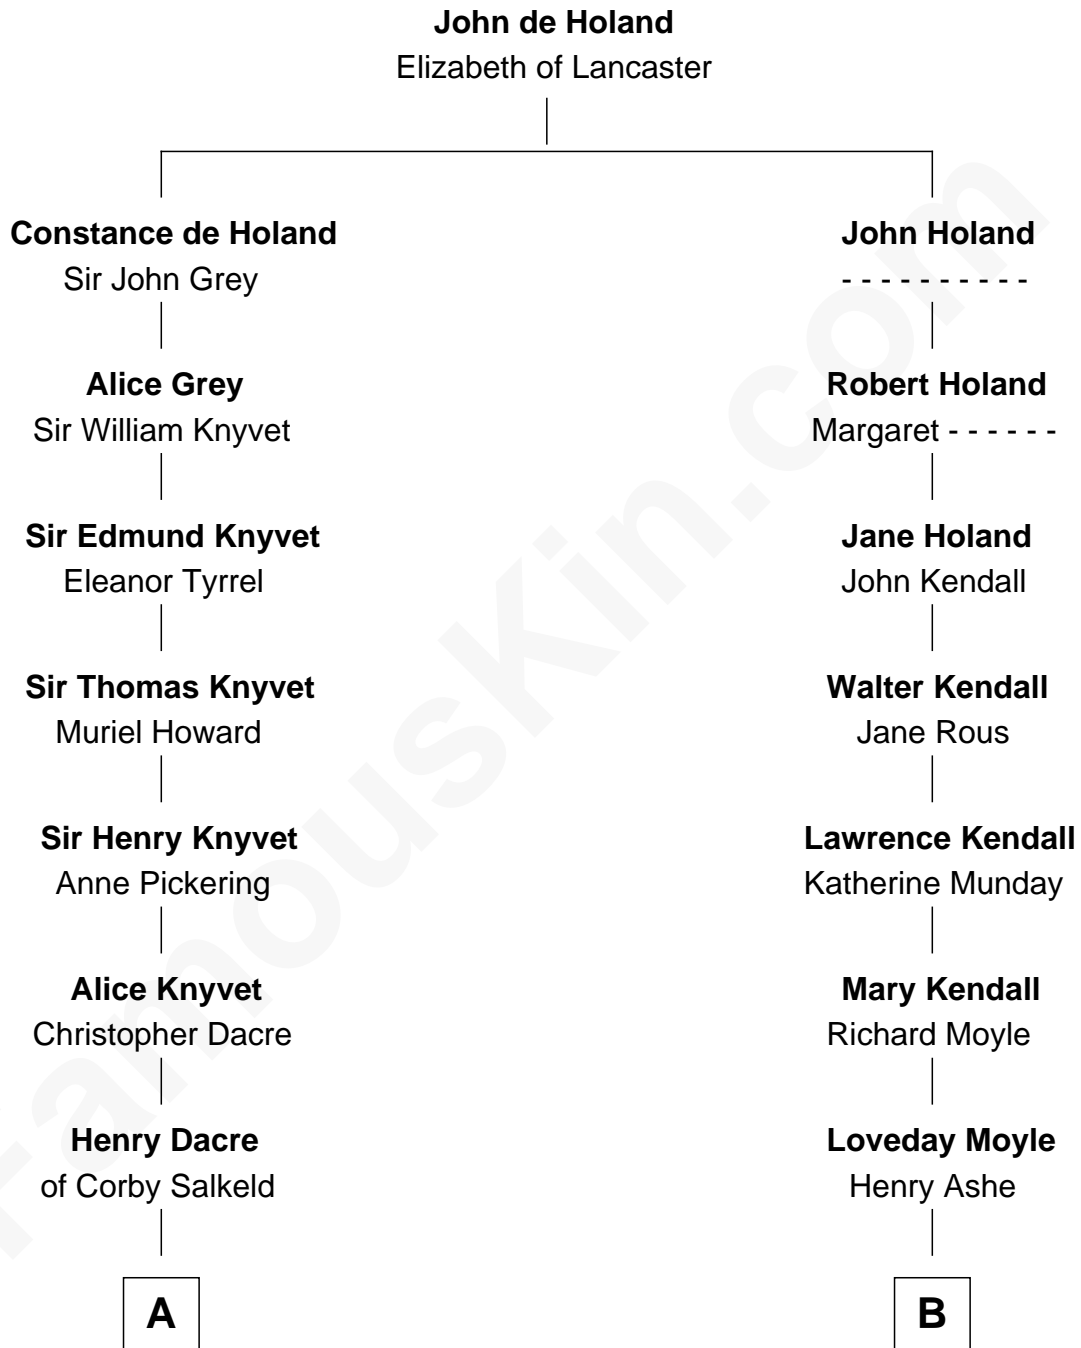

FamousKin.com
Relationship Chart of
Tilda Swinton
Movie Actress

17th cousin 2 times removed of
Ed Helms
TV and Movie Actor

A

Mary Dacre

Thomas Fetherstonhaugh

Timothy Fetherstonhaugh

Bridget Bellingham

Heneage Fetherstonhaugh

Joan Lydston

Joyce Fetherstonhaugh

Rev. Charles Smallwood

Charles Smallwood Fetherstonhaugh

Elizabeth Hartley

Timothy Fetherstonhaugh

Eliza Were Clarke

Albany Fetherstonhaugh