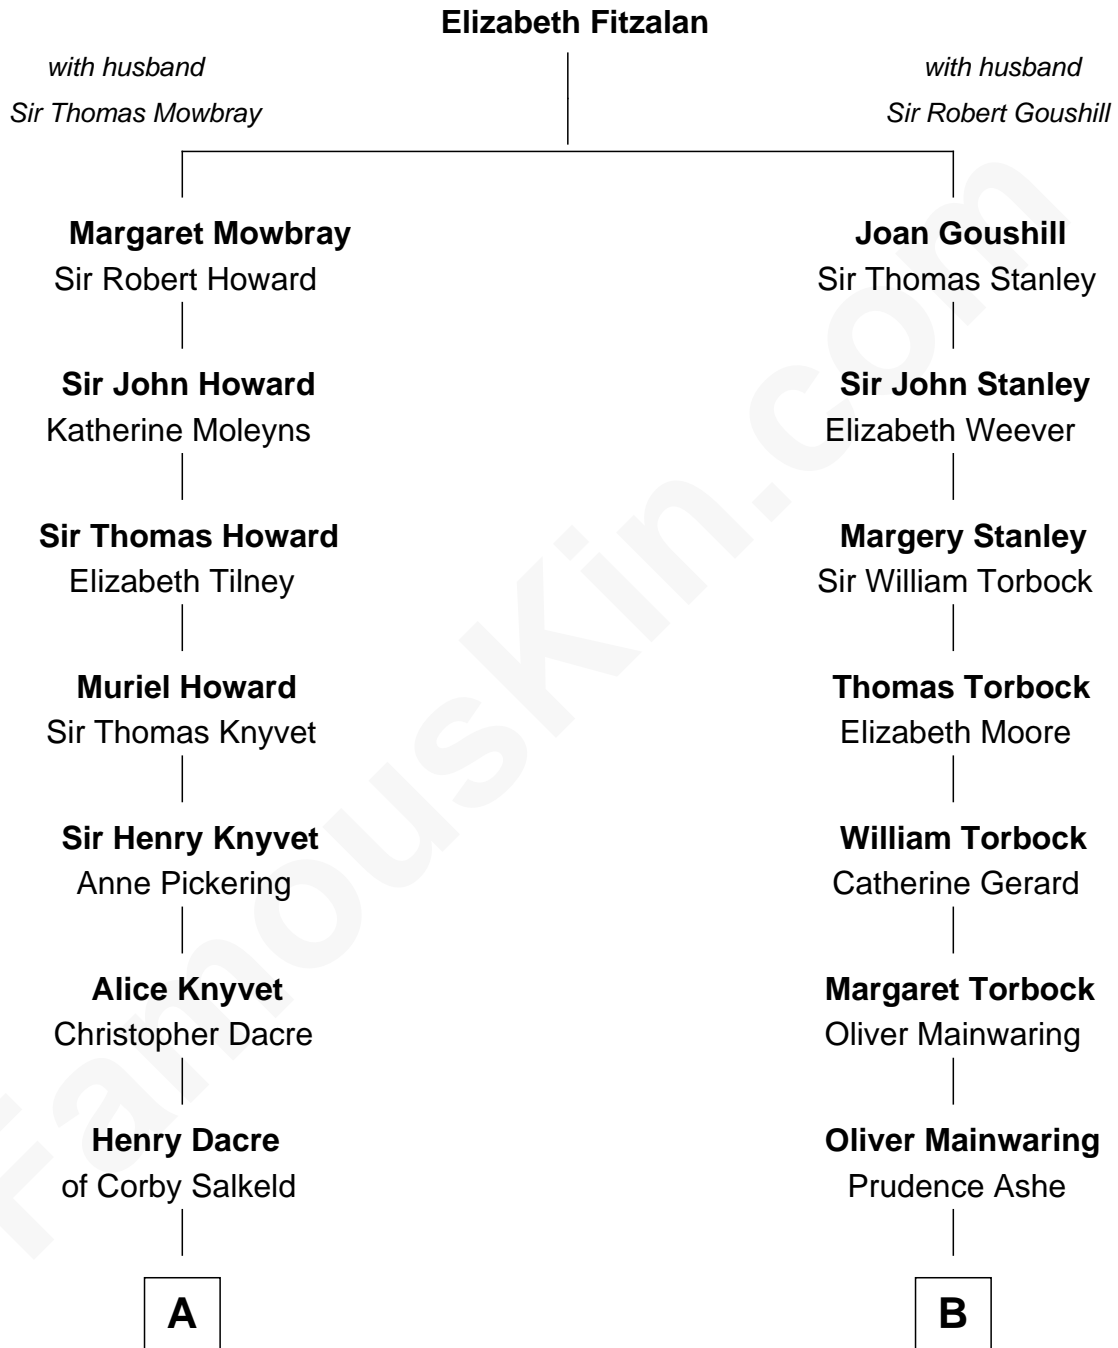

FamousKin.com Relationship Chart of

Tilda Swinton

Movie Actress

17th cousin 1 time removed of

Ed Helms

TV and Movie Actor

A

Mary Dacre