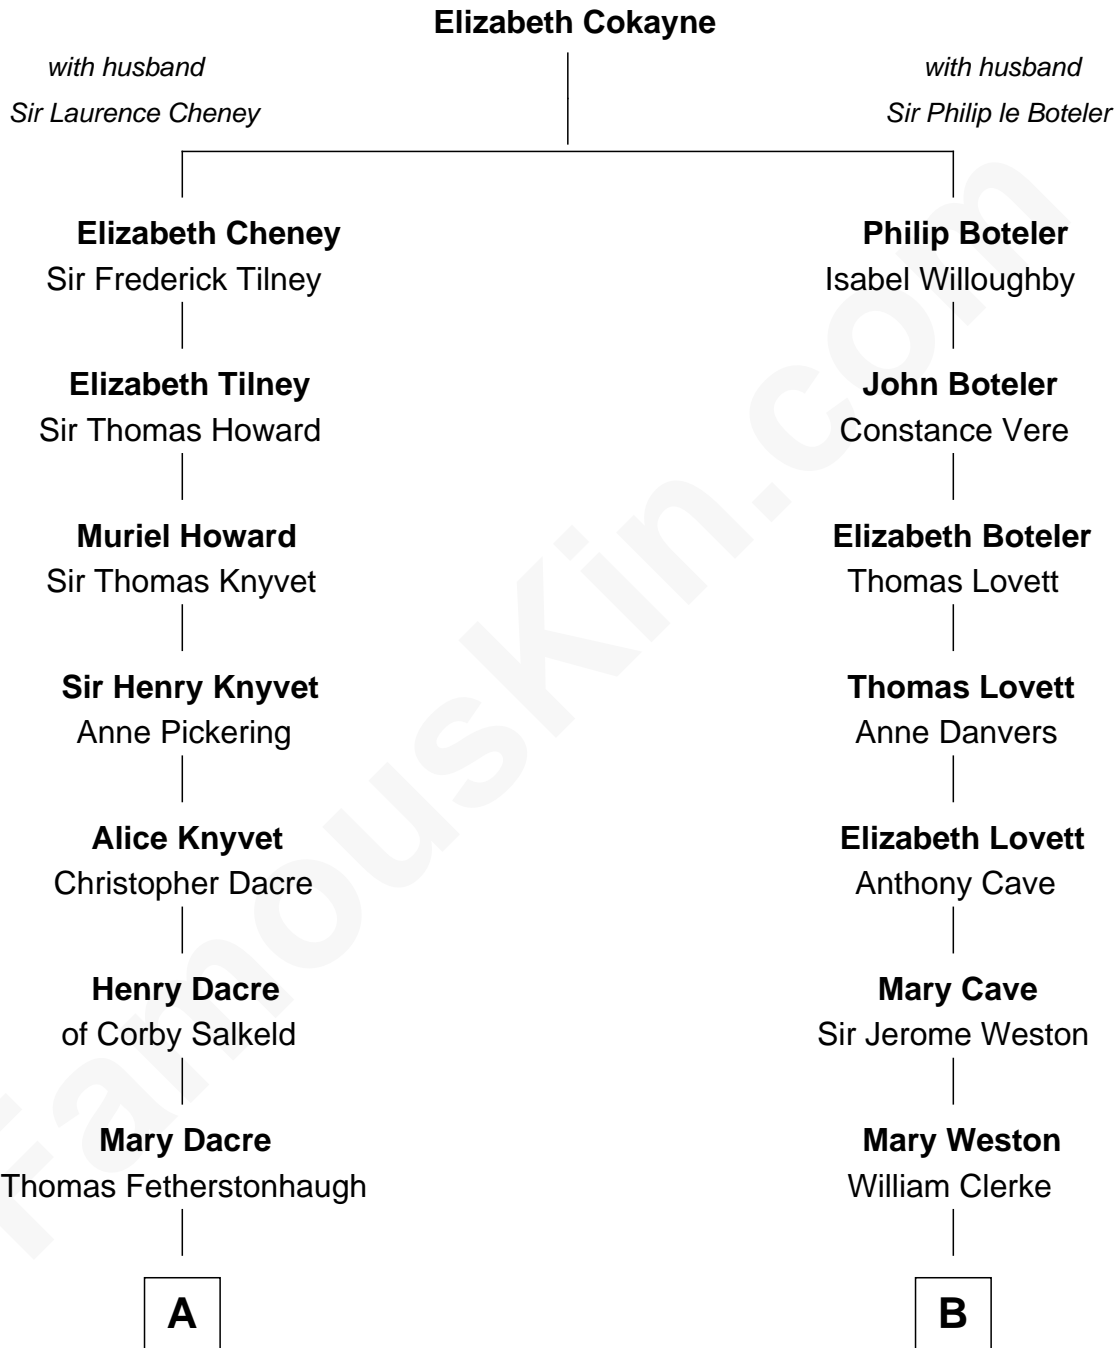

## Relationship Chart of

### Tilda Swinton

Movie Actress

14th cousin 2 times removed of

### Joseph Wharton

Founder of the Wharton School of Business

**A**

**Timothy Fetherstonhaugh**

Bridget Bellingham

**Heneage Fetherstonhaugh**

Joan Lydston

**Joyce Fetherstonhaugh**