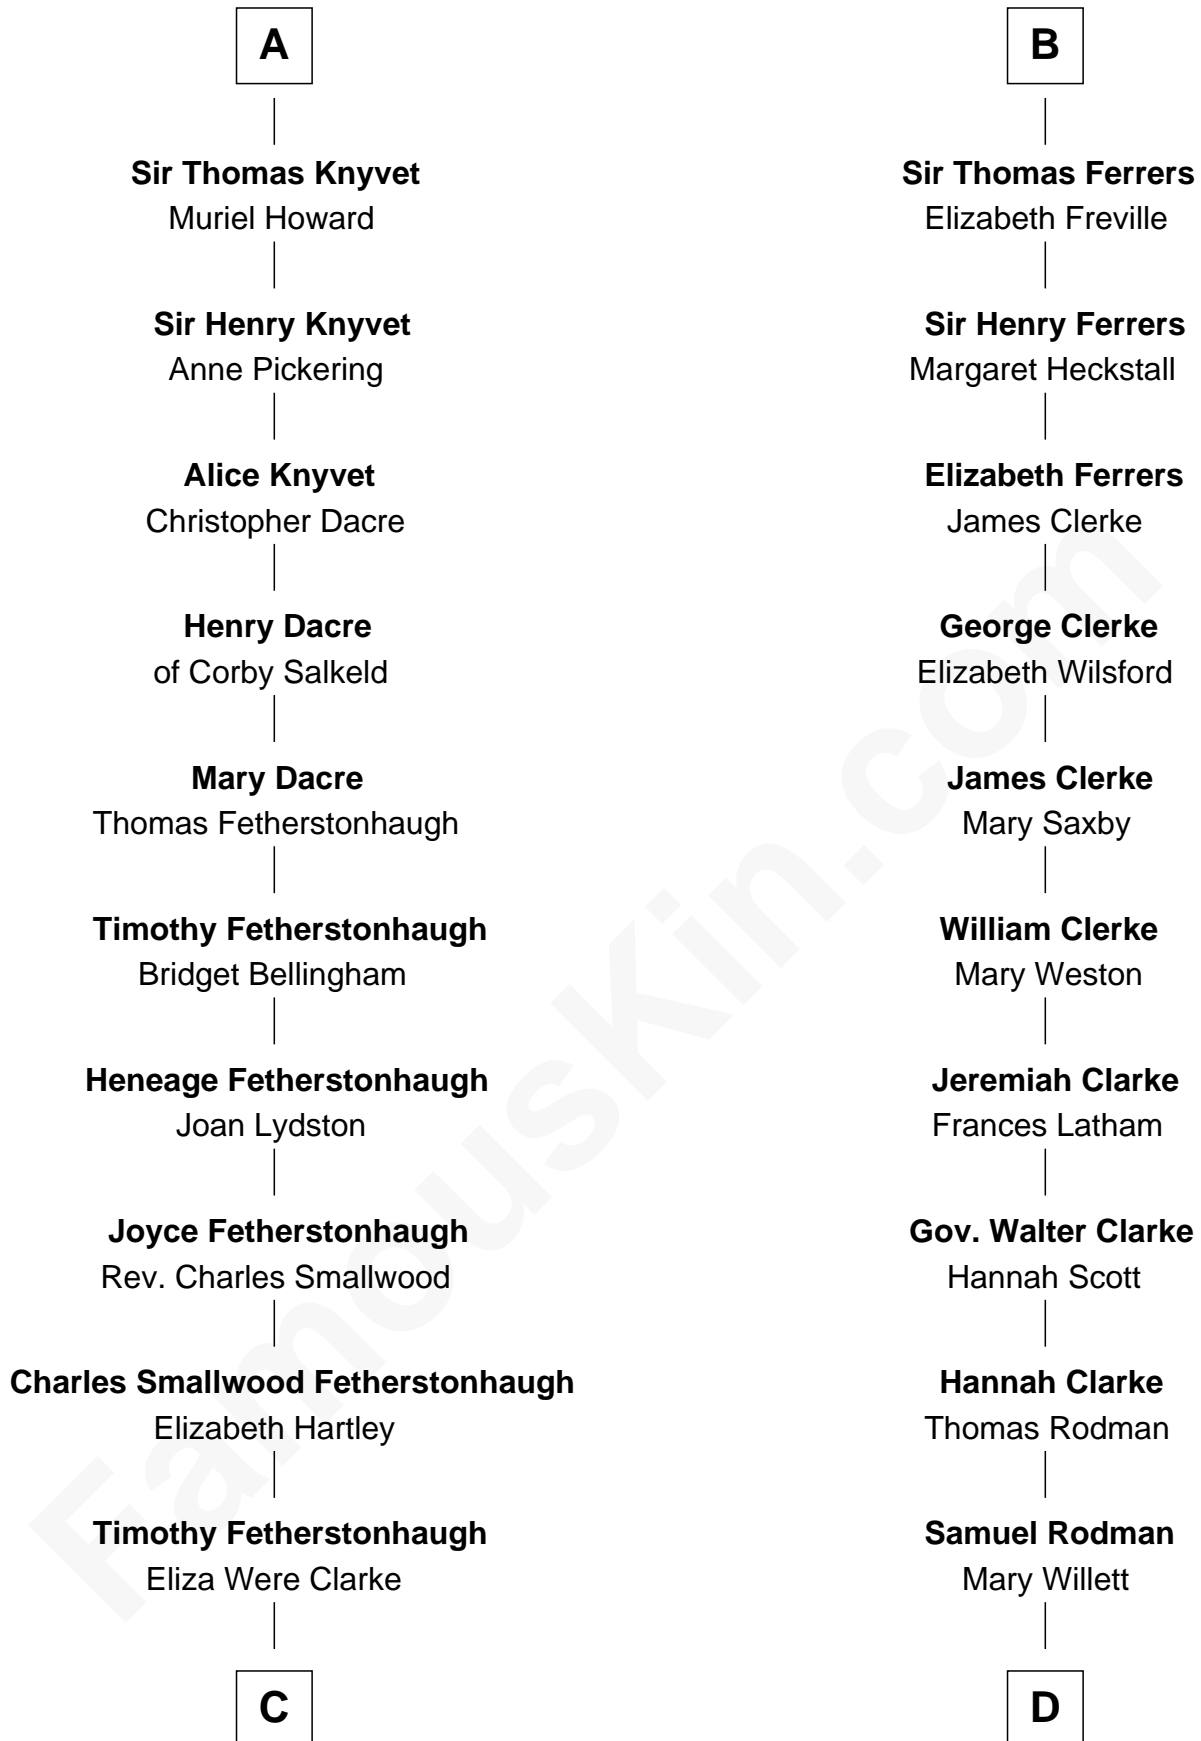

# FamousKin.com Relationship Chart of

**Tilda Swinton**

*Movie Actress*

20th cousin 1 time removed of

**Joseph Wharton**

*Founder of the Wharton School of Business*

**C**

**Albany Fetherstonhaugh**

Evelyn Gertrude Astell

**Gertrude Clare Fetherstonhaugh**

Cecil George Herbert Alers-Hankey

**Mariora Beatrice Evelyn Rochfort Alers-Hankey**

Alan Henry Campbell Swinton

**Sir John Swinton**

Judith Balfour Killen