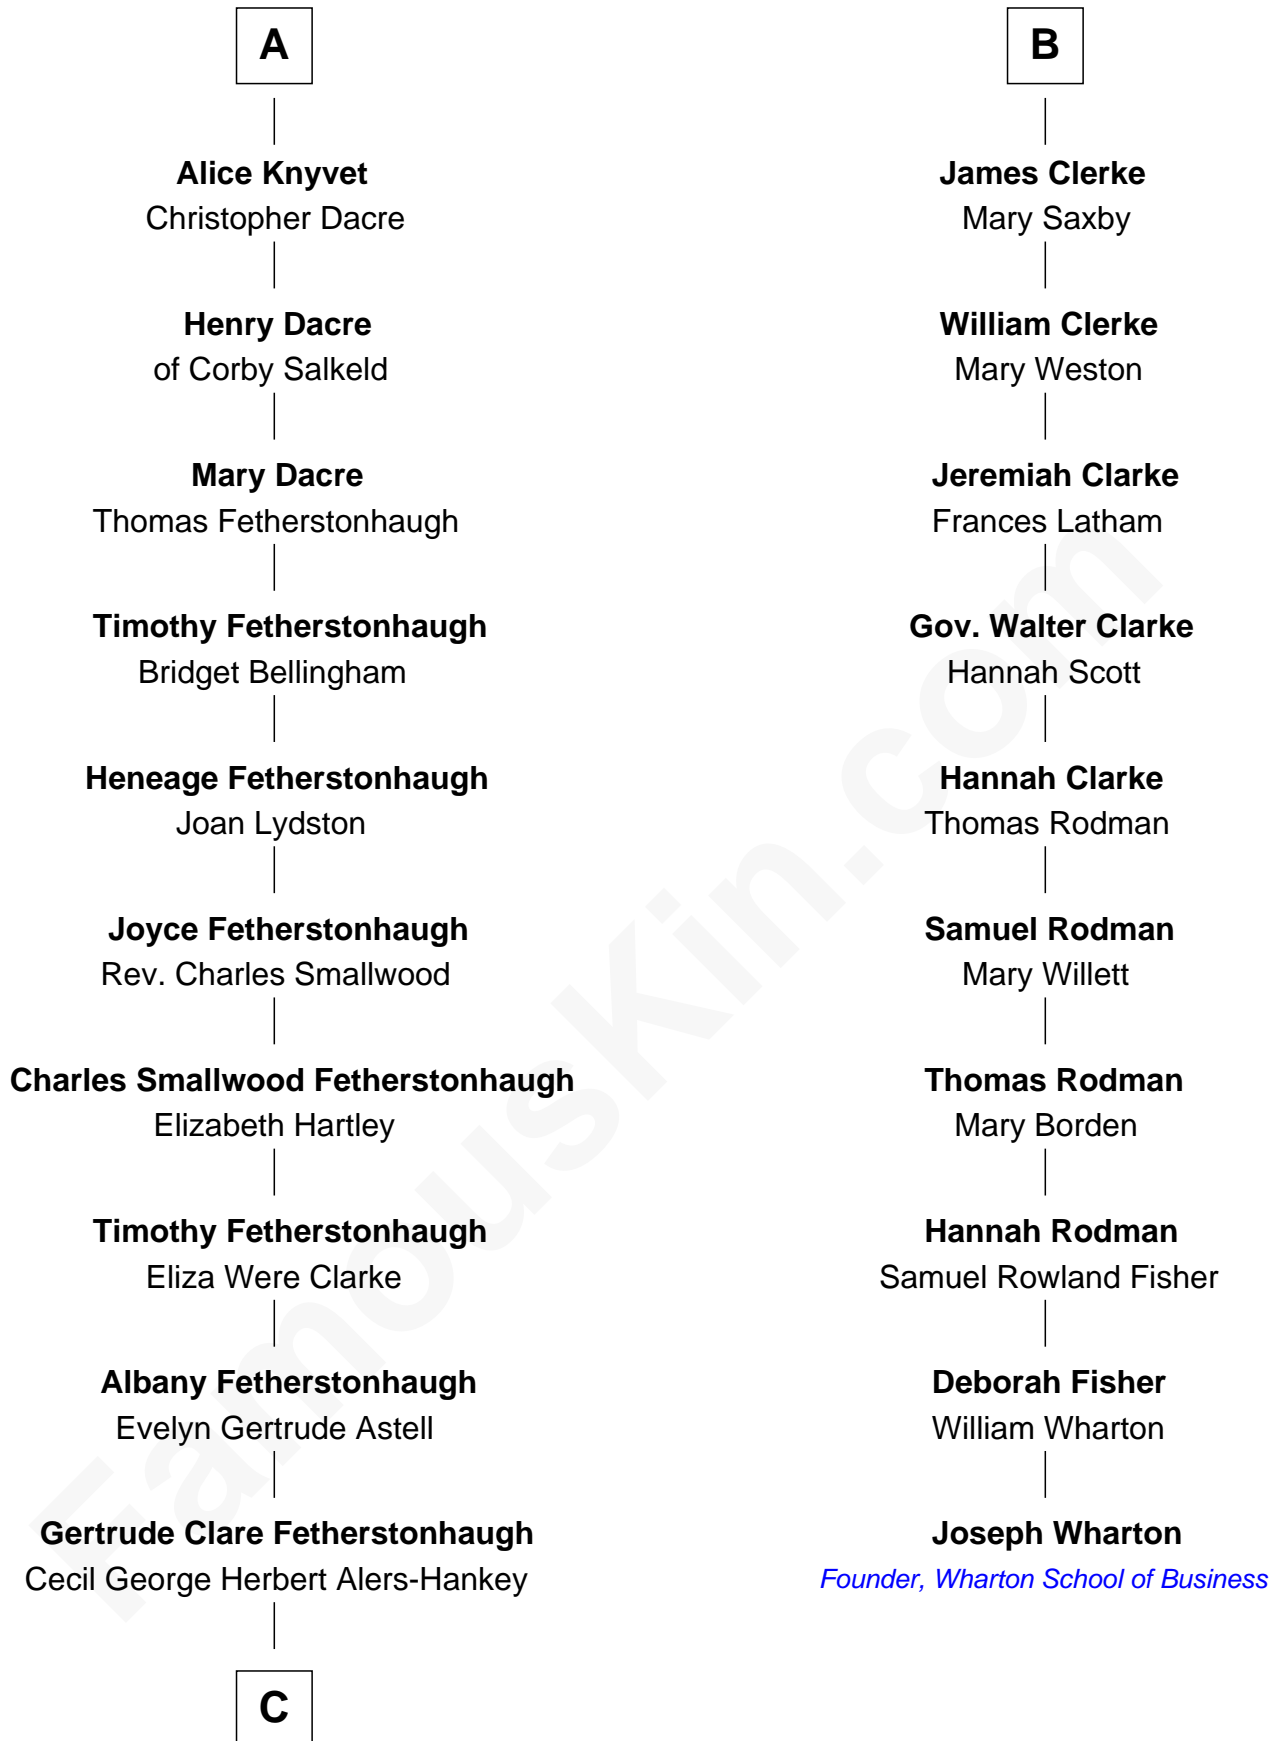

# FamousKin.com Relationship Chart of

**Tilda Swinton**

*Movie Actress*

16th cousin 3 times removed of

**Joseph Wharton**

*Founder of the Wharton School of Business*

**C**

**Mariora Beatrice Evelyn Rochfort Alers-Hankey**

Alan Henry Campbell Swinton

**Sir John Swinton**

Judith Balfour Killen

**Tilda Swinton**

*Movie Actress*

FamousKin.com