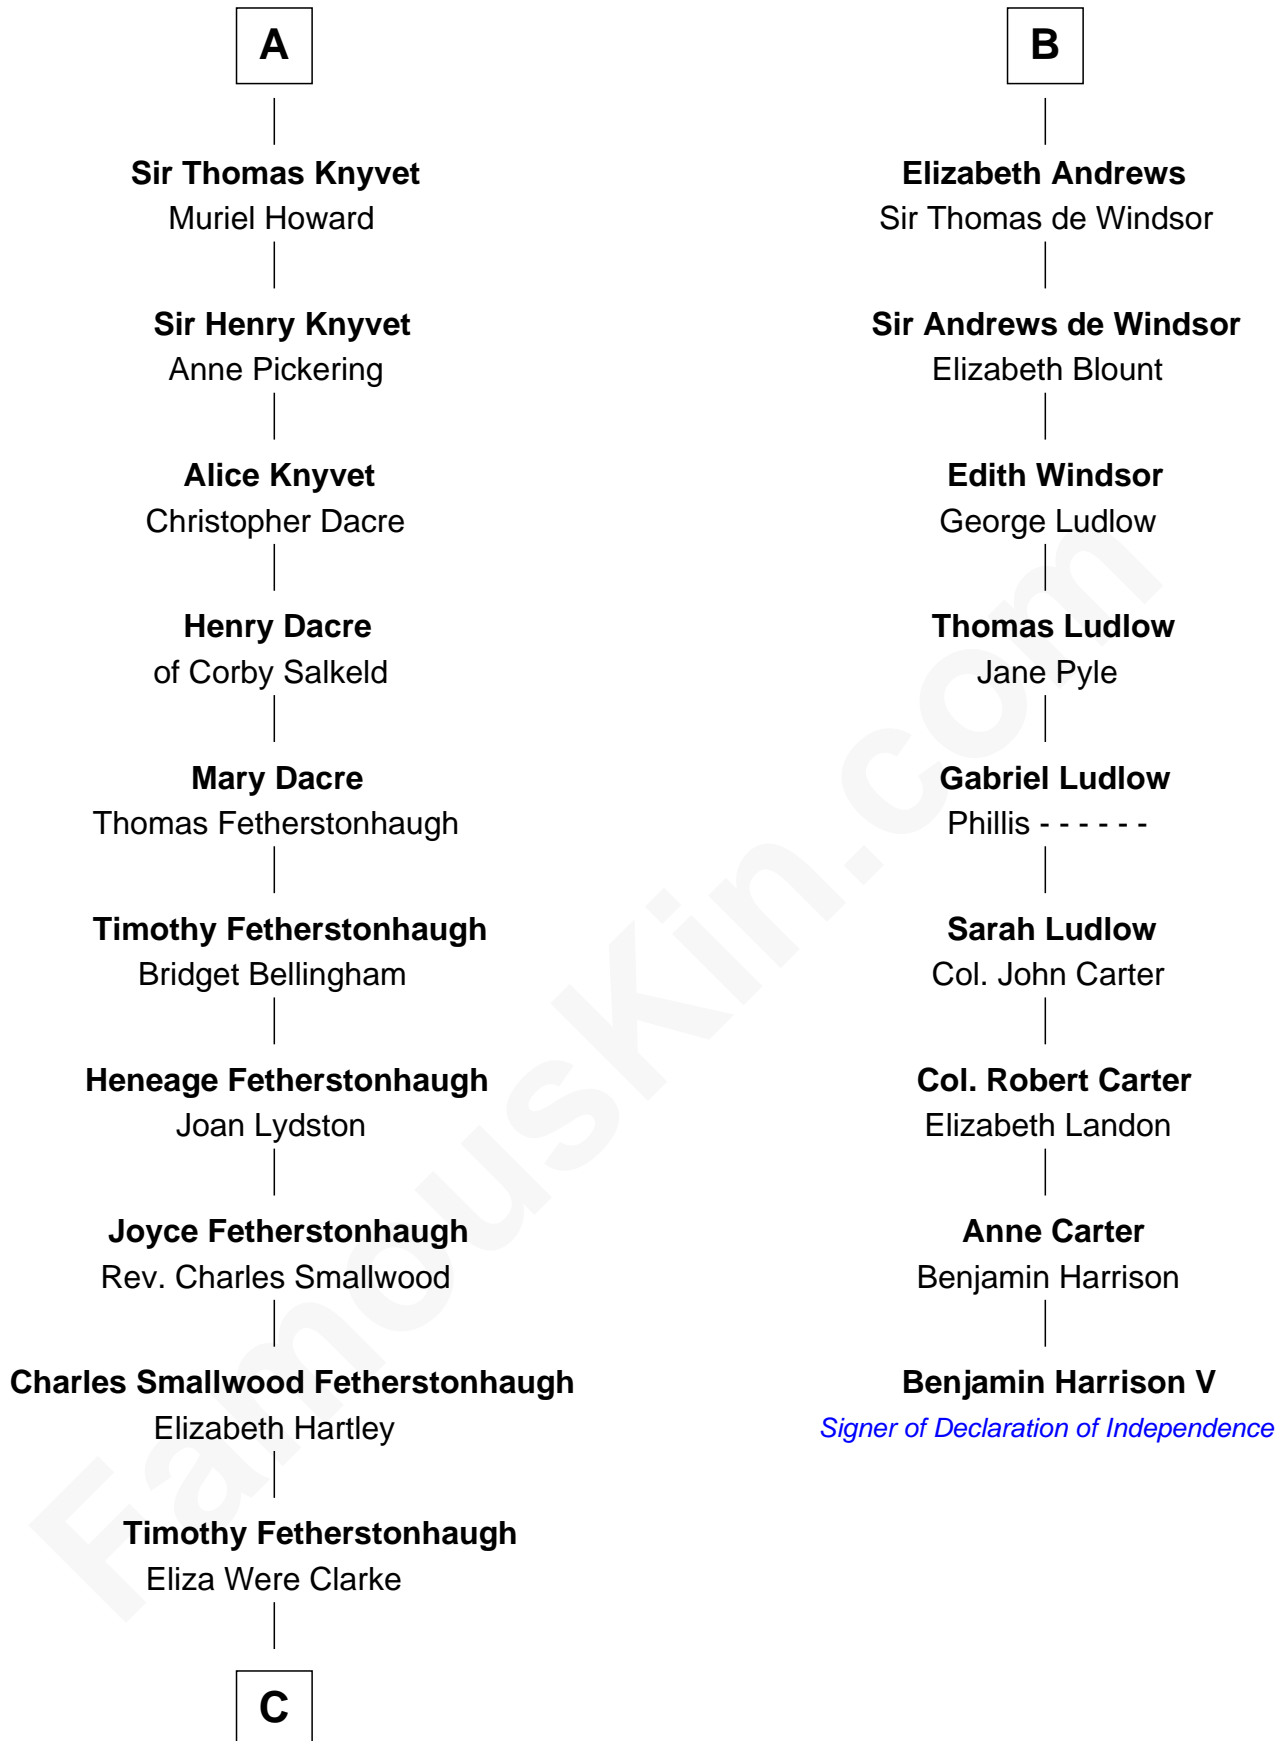

FamousKin.com

Relationship Chart of

Tilda Swinton

Movie Actress

15th cousin 6 times removed of

Benjamin Harrison V
Signer of the Declaration of Independence

C

Albany Fetherstonhaugh

Evelyn Gertrude Astell

Gertrude Clare Fetherstonhaugh

Cecil George Herbert Alers-Hankey

Mariora Beatrice Evelyn Rochfort Alers-Hankey

Alan Henry Campbell Swinton

Sir John Swinton

Judith Balfour Killen

Tilda Swinton