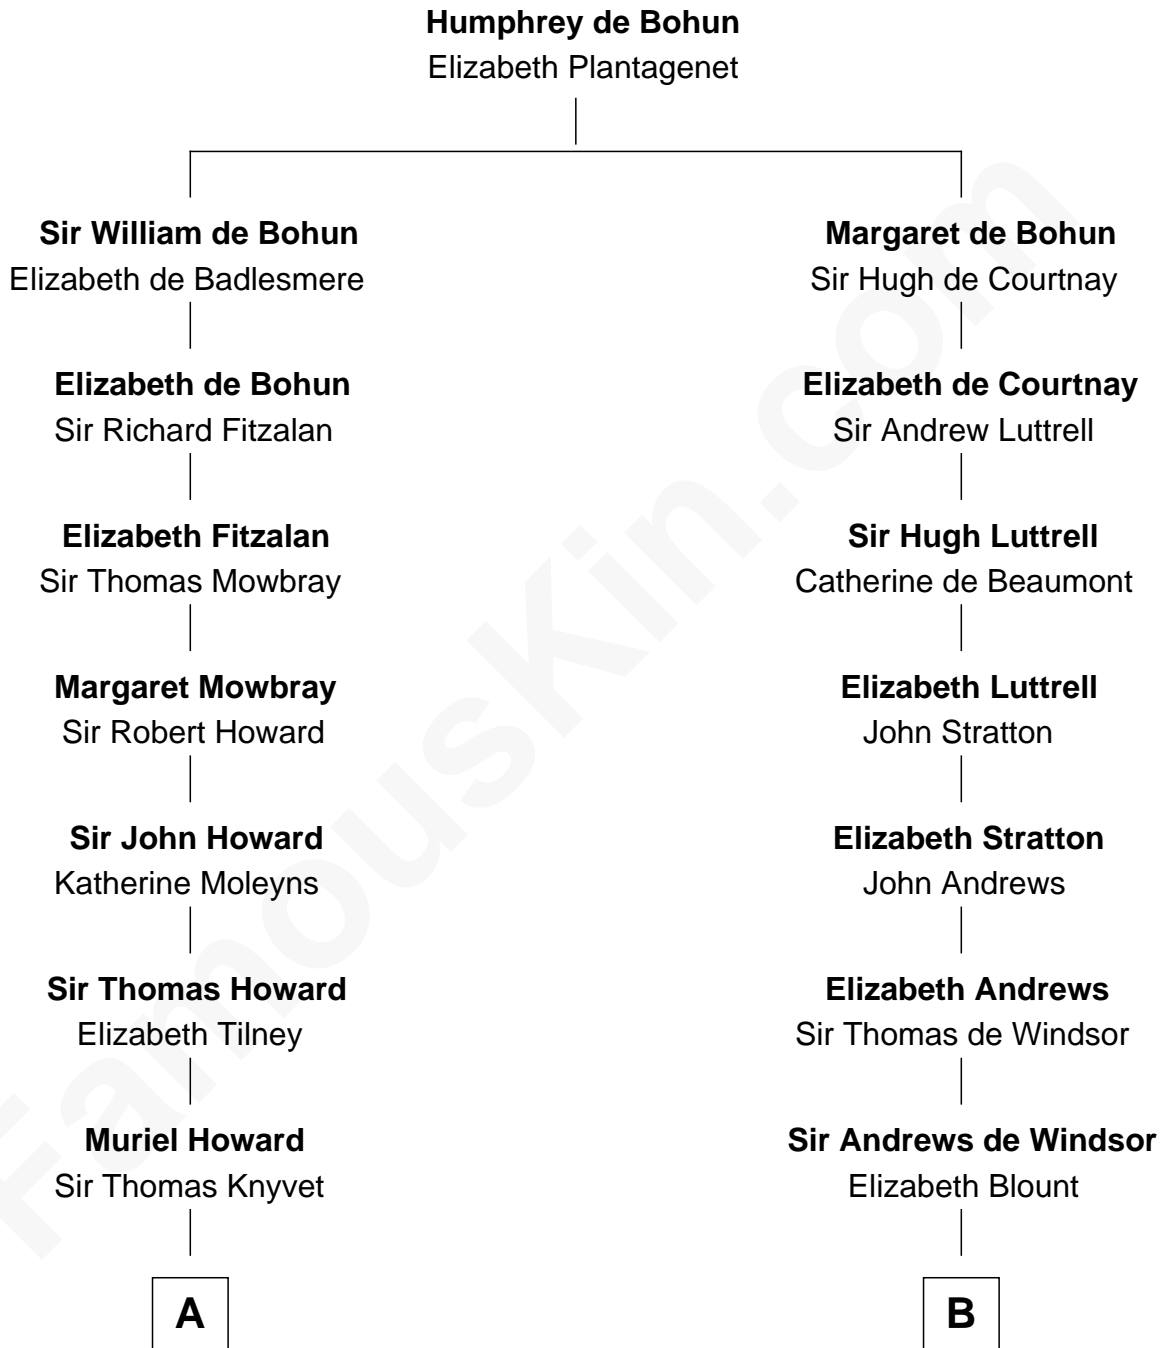

FamousKin.com
Relationship Chart of
Tilda Swinton
Movie Actress

13th cousin 7 times removed of
Benjamin Harrison V
Signer of the Declaration of Independence

C

Gertrude Clare Fetherstonhaugh
Cecil George Herbert Alers-Hankey

Mariora Beatrice Evelyn Rochfort Alers-Hankey
Alan Henry Campbell Swinton

Sir John Swinton
Judith Balfour Killen

Tilda Swinton
Movie Actress

FamousKin.com