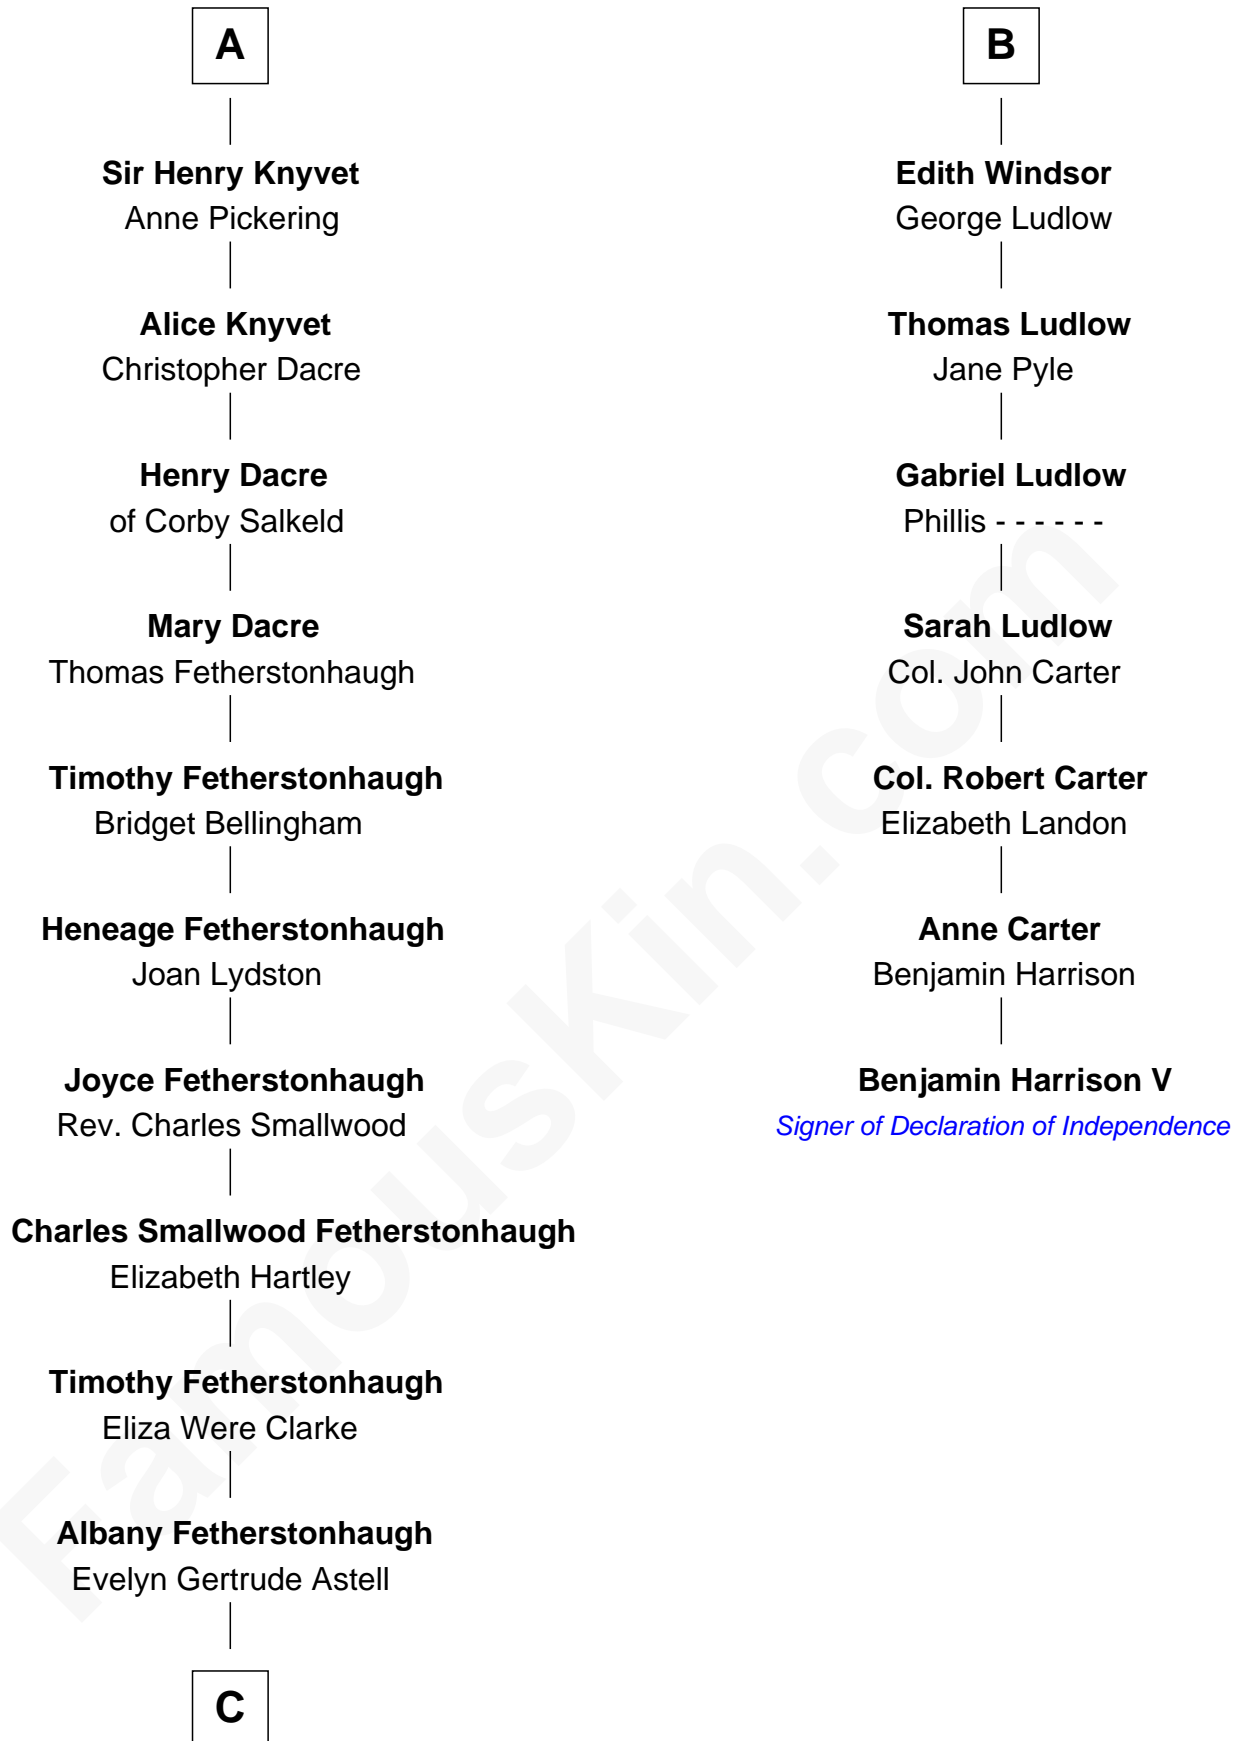

FamousKin.com
Relationship Chart of
Tilda Swinton
Movie Actress

13th cousin 7 times removed of
Benjamin Harrison V
Signer of the Declaration of Independence

C

Gertrude Clare Fetherstonhaugh
Cecil George Herbert Alers-Hankey

Mariora Beatrice Evelyn Rochfort Alers-Hankey
Alan Henry Campbell Swinton

Sir John Swinton
Judith Balfour Killen

Tilda Swinton
Movie Actress

FamousKin.com