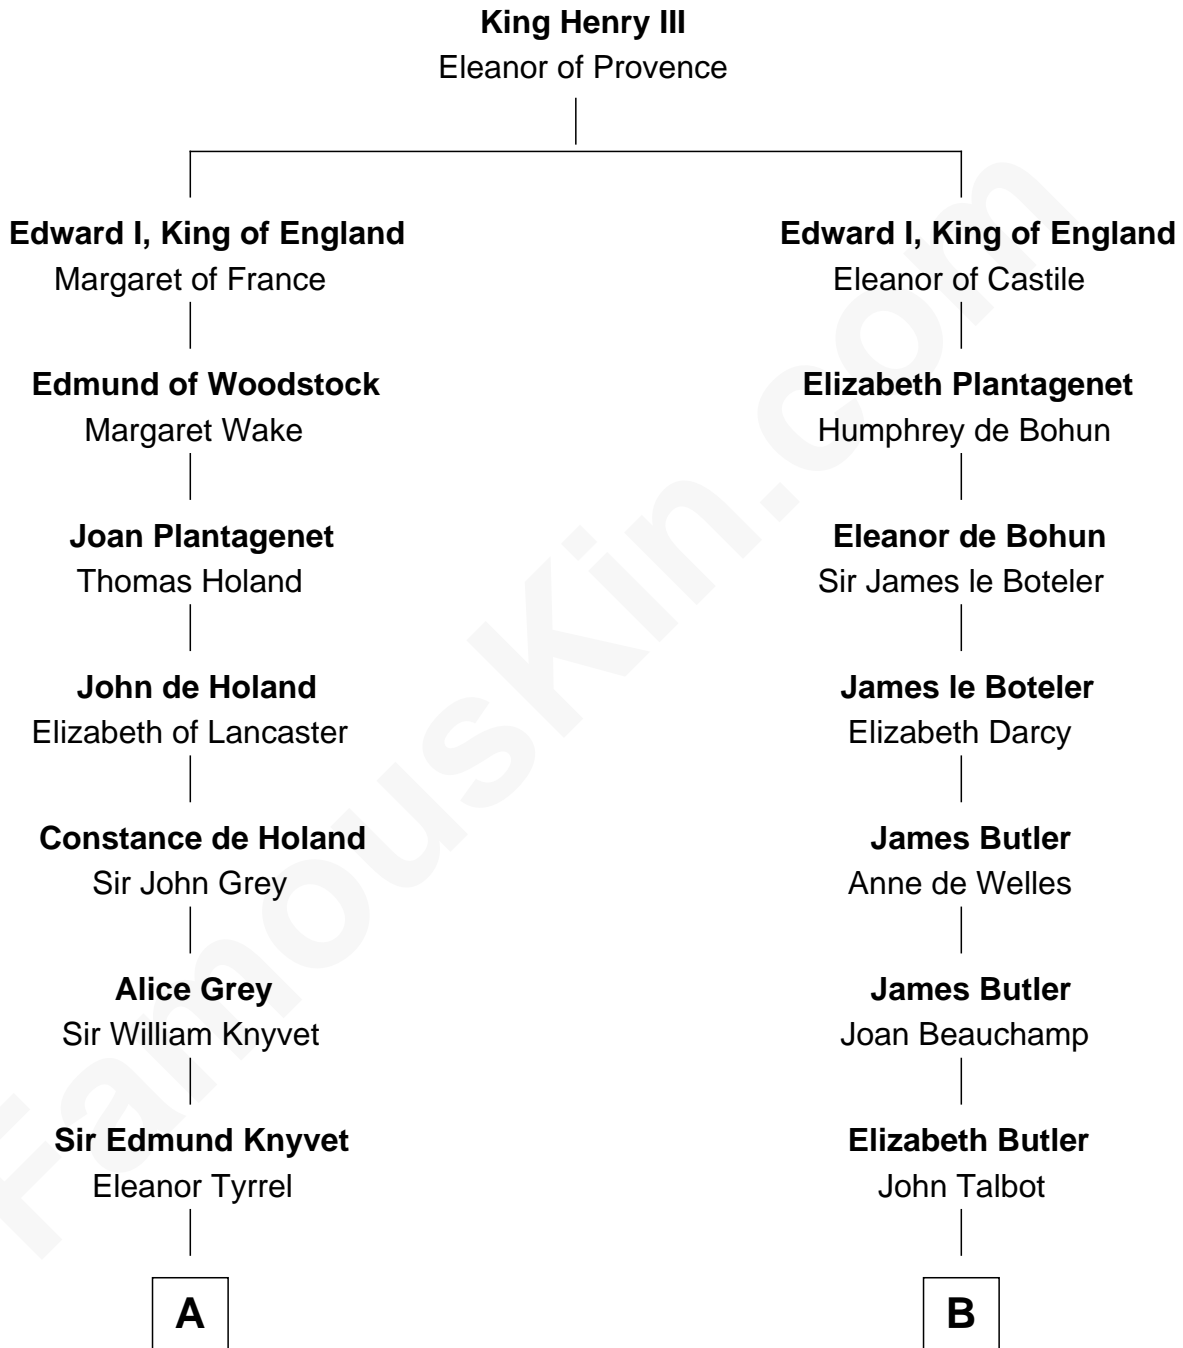

## Relationship Chart of

### Tilda Swinton

Movie Actress

19th cousin 2 times removed of

### Jay Gould

American Railroad "Robber Baron"

**A**

**Sir Thomas Knyvet**  
Muriel Howard

**Sir Henry Knyvet**  
Anne Pickering

**Alice Knyvet**  
Christopher Dacre

**Henry Dacre**  
of Corby Salkeld

**Mary Dacre**  
Thomas Fetherstonhaugh