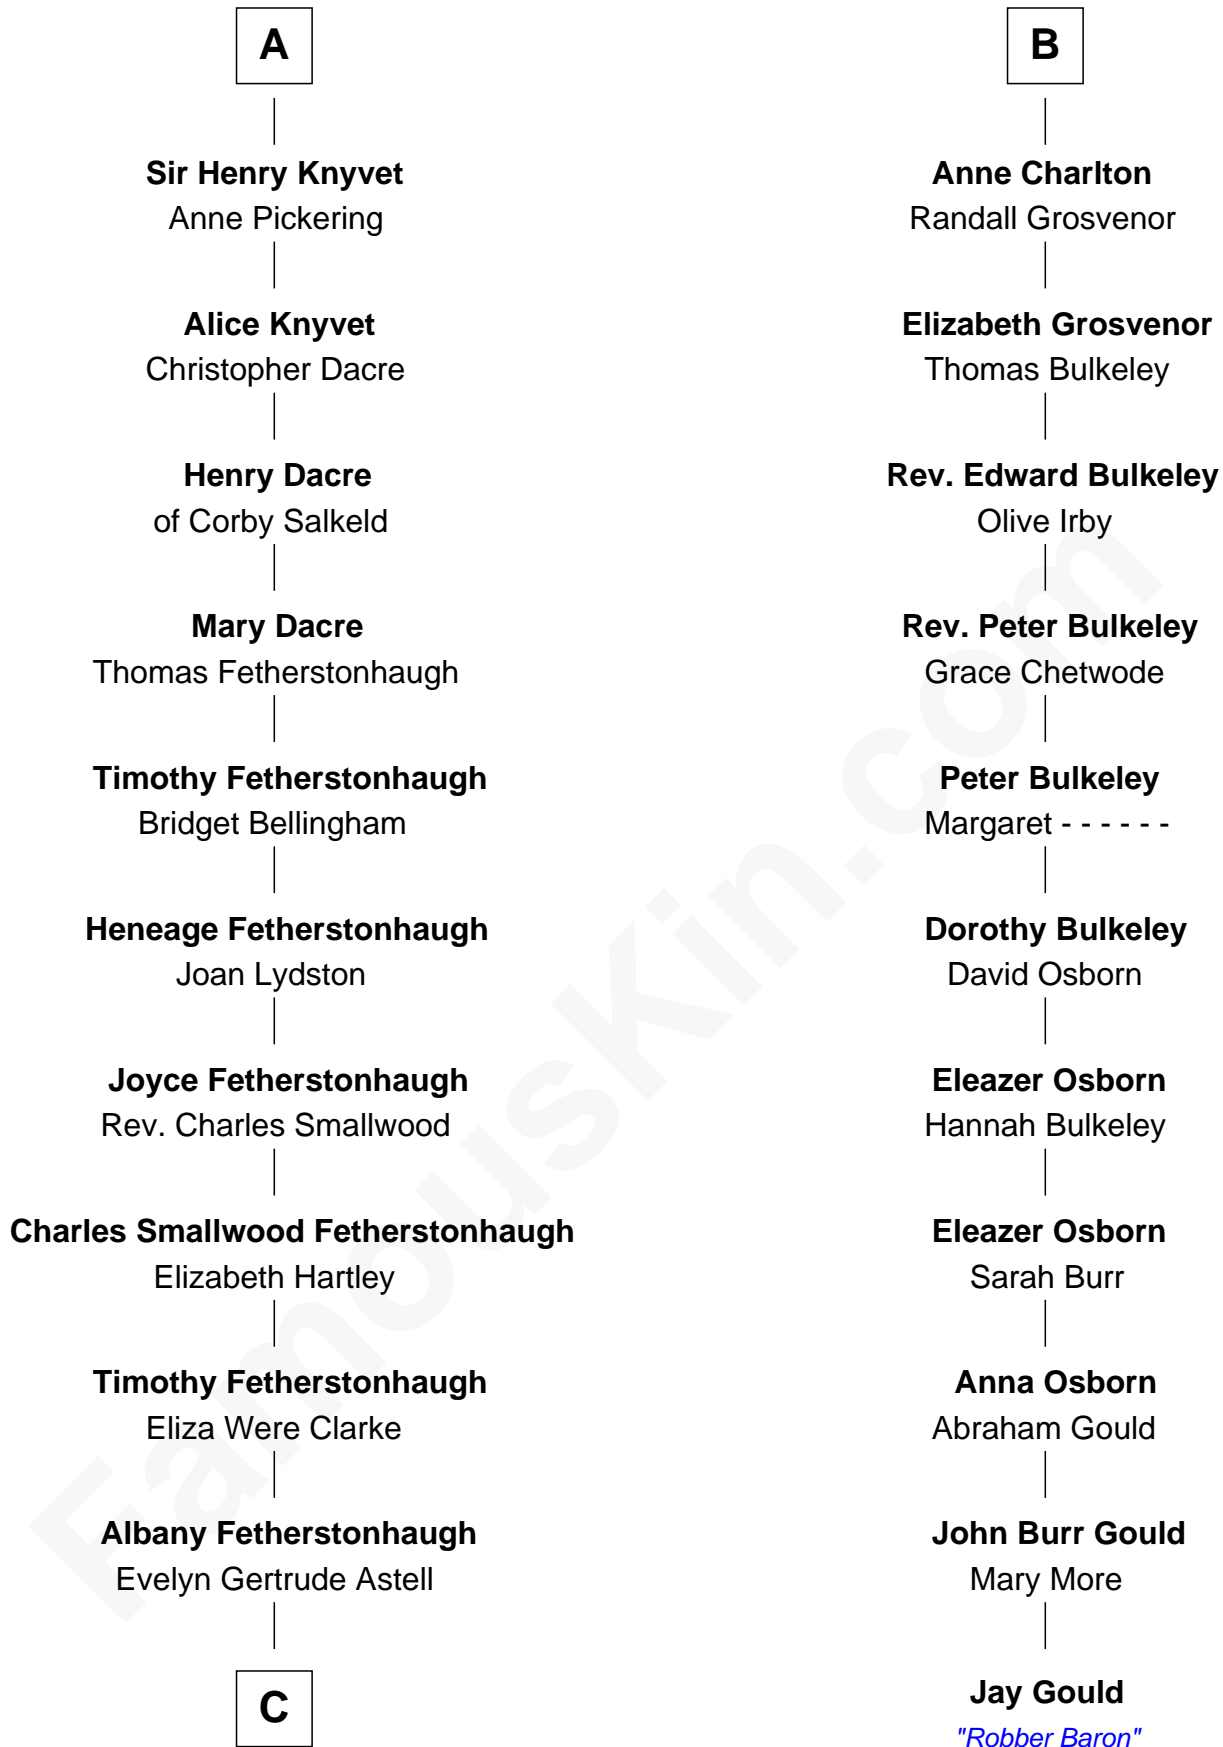

## Relationship Chart of

### Tilda Swinton

Movie Actress

17th cousin 3 times removed of

### Jay Gould

American Railroad "Robber Baron"

**C**

**Gertrude Clare Fetherstonhaugh**  
Cecil George Herbert Alers-Hankey

**Matoria Beatrice Evelyn Rochfort Alers-Hankey**  
Alan Henry Campbell Swinton

**Sir John Swinton**  
Judith Balfour Killen