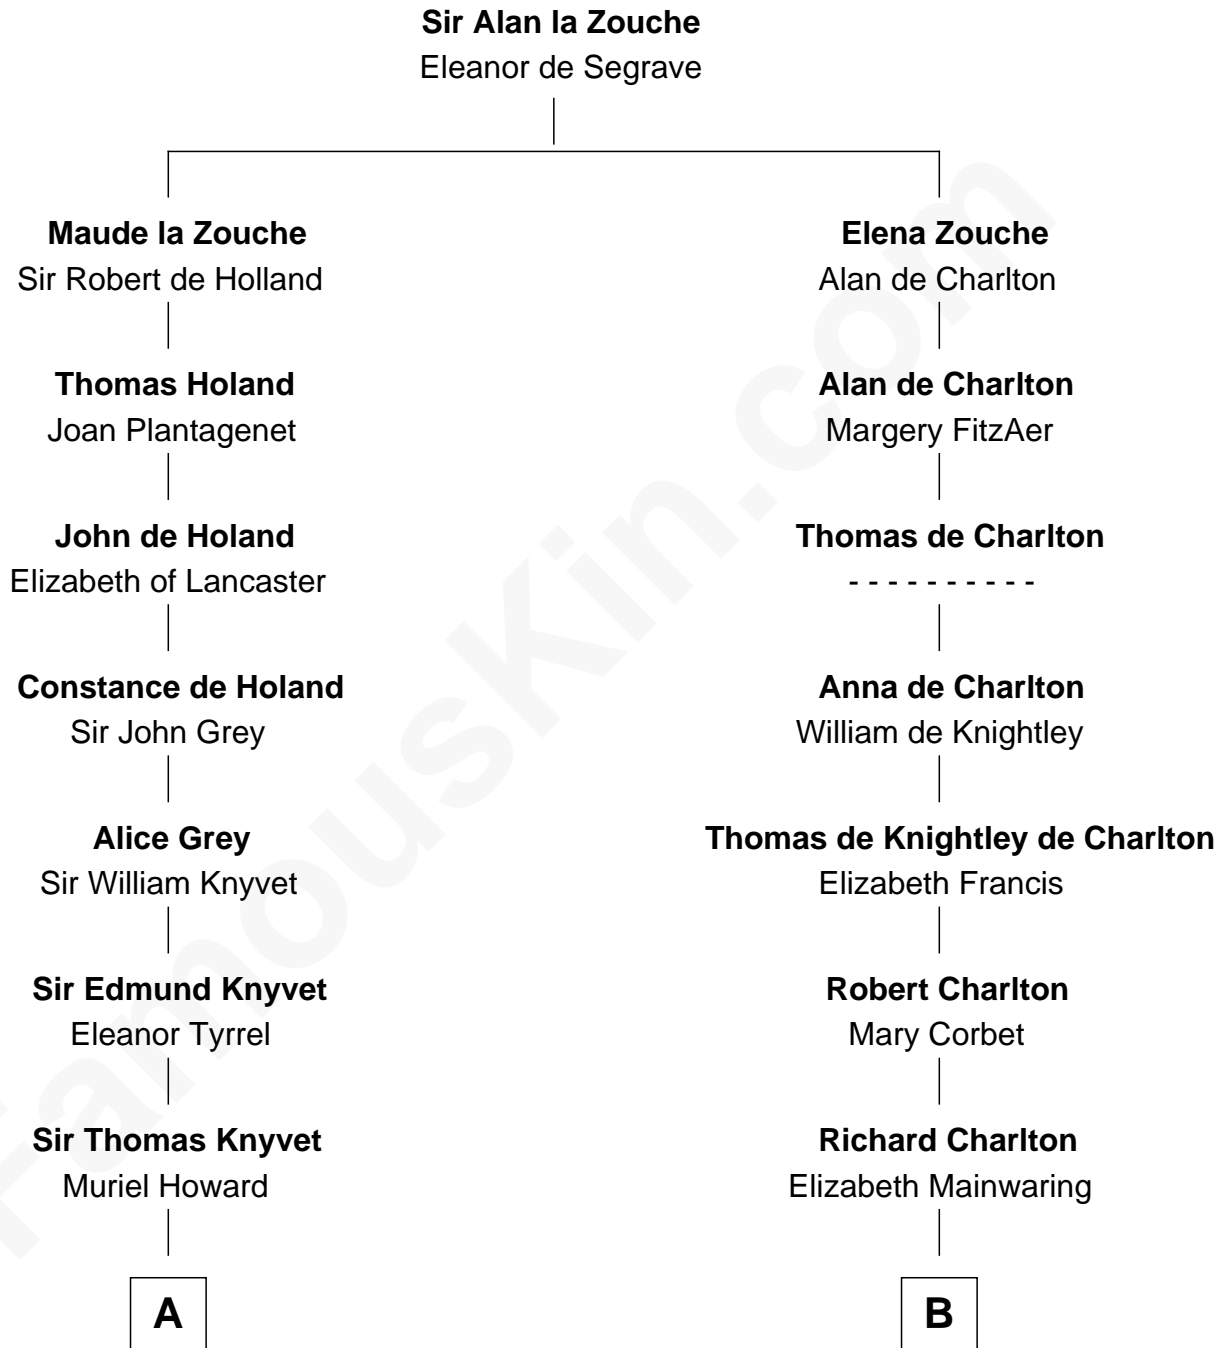

## Relationship Chart of

### Tilda Swinton

Movie Actress

17th cousin 3 times removed of

### Jay Gould

American Railroad "Robber Baron"

**C**

**Gertrude Clare Fetherstonhaugh**  
Cecil George Herbert Alers-Hankey

**Matoria Beatrice Evelyn Rochfort Alers-Hankey**  
Alan Henry Campbell Swinton

**Sir John Swinton**  
Judith Balfour Killen