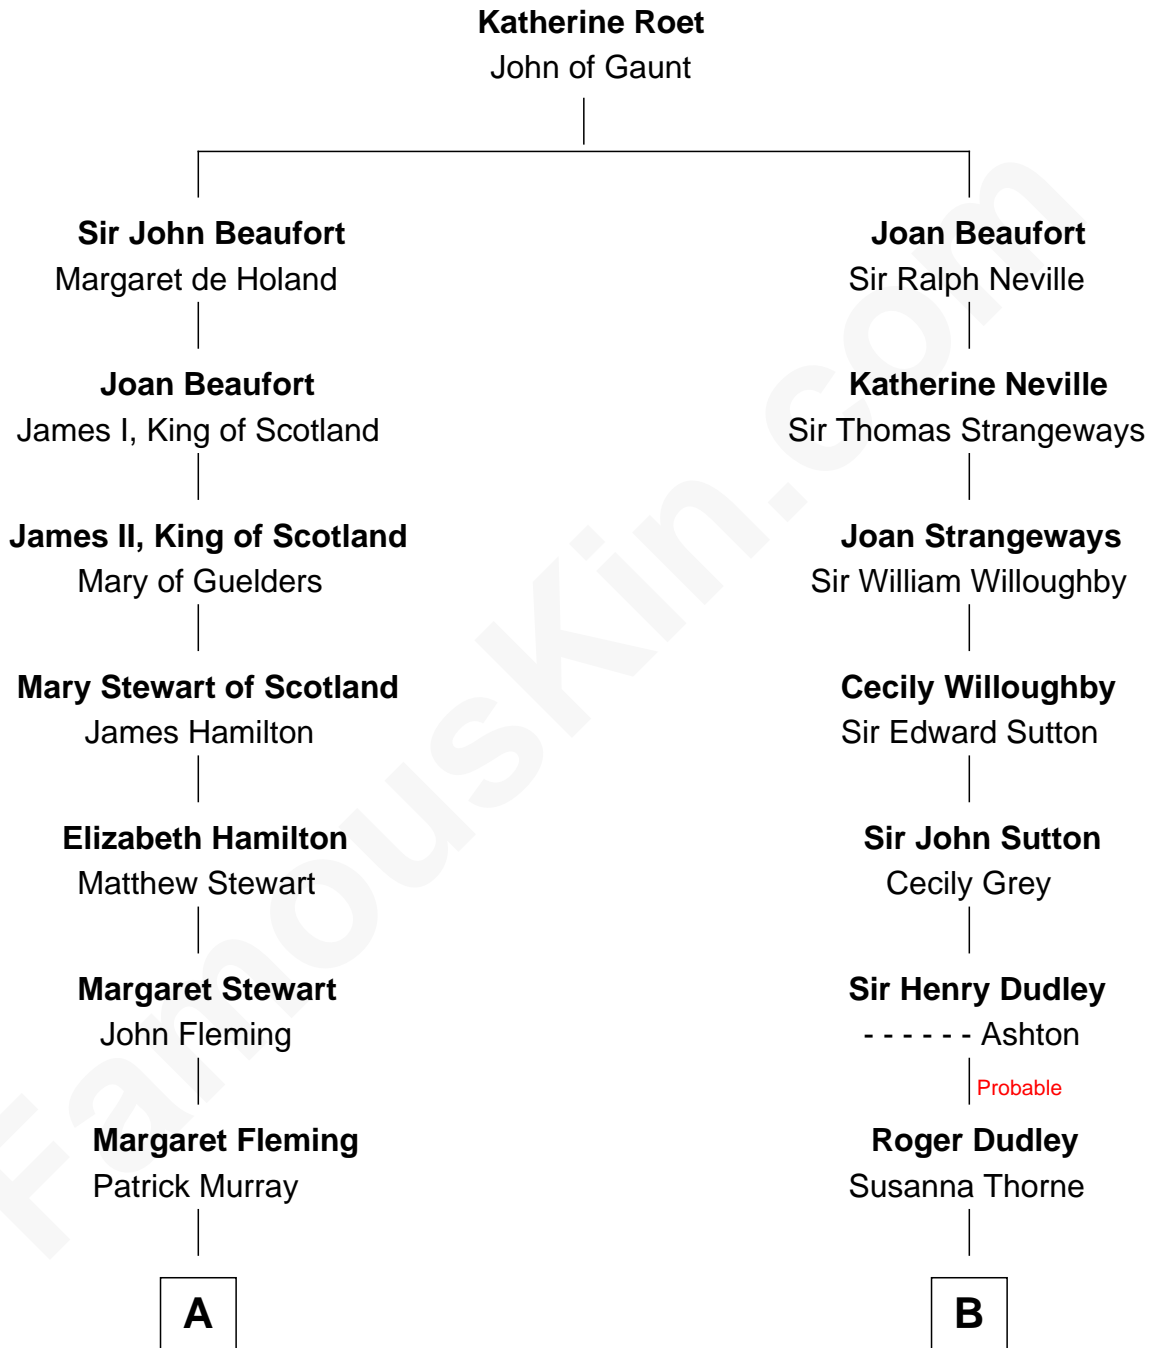

FamousKin.com
Relationship Chart of
Tilda Swinton
Movie Actress

15th cousin 5 times removed of
William Marsh Rice
Founder of Rice University

C

George Sitwell Campbell Swinton

Elizabeth Ebsworth

Alan Henry Campbell Swinton

Mariora Beatrice Evelyn Rochfort Alers-Hankey

Sir John Swinton

Judith Balfour Killen

Tilda Swinton

Movie Actress