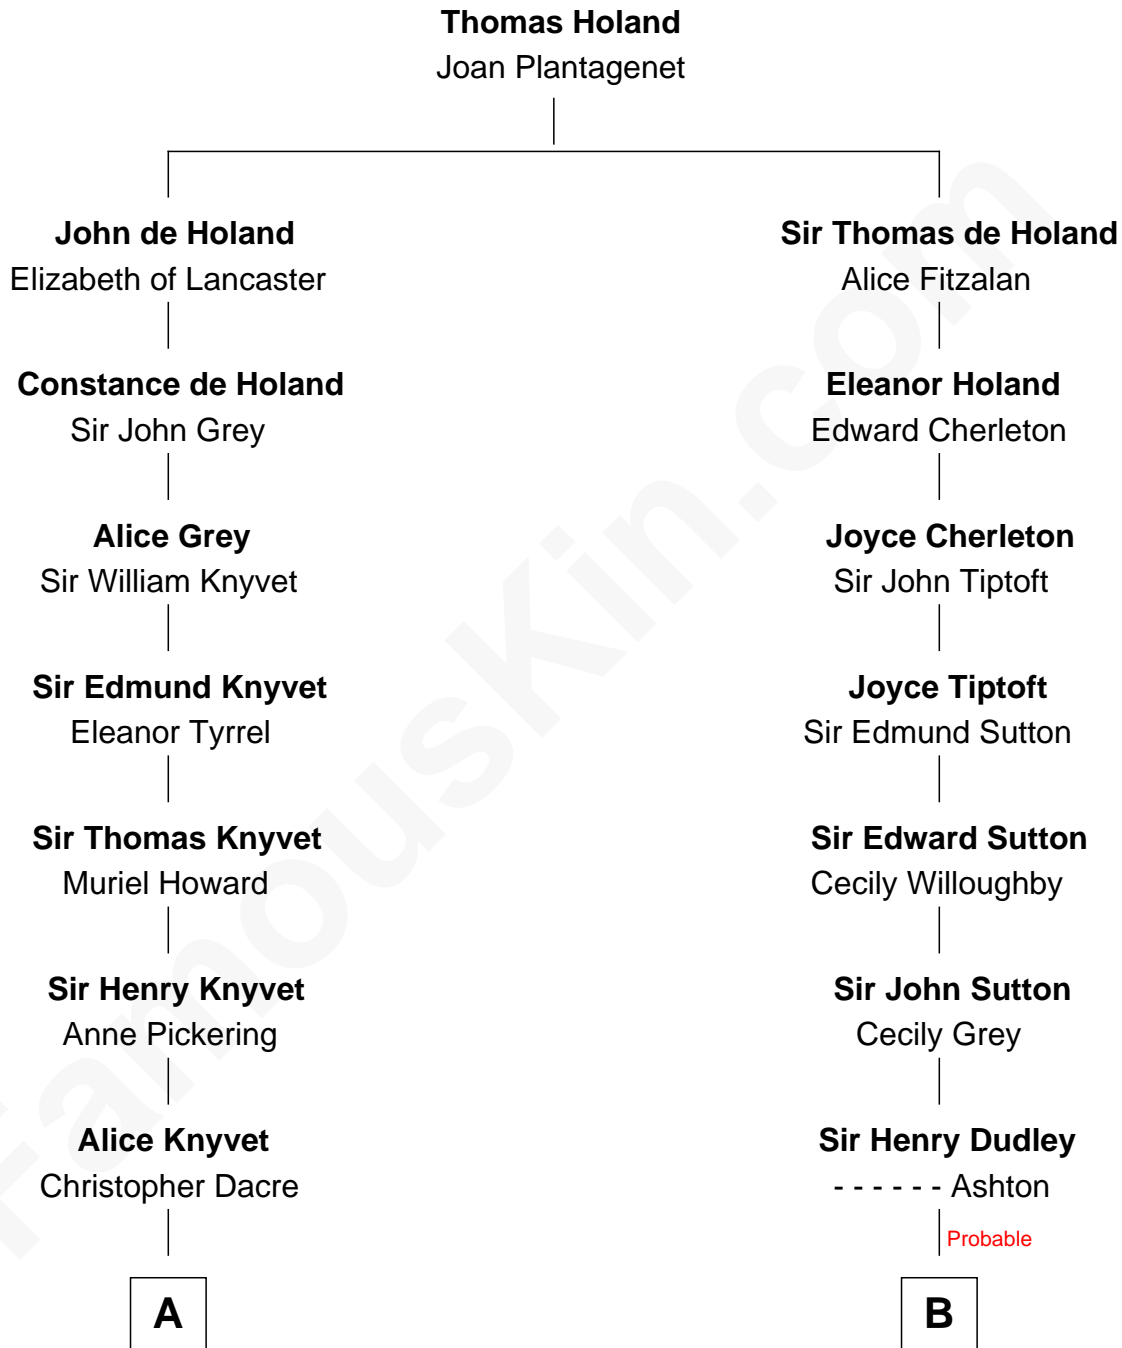

FamousKin.com

Relationship Chart of

Tilda Swinton

Movie Actress

16th cousin 2 times removed of

William Marsh Rice
 Founder of Rice University

A

Henry Dacre
of Corby Salkeld