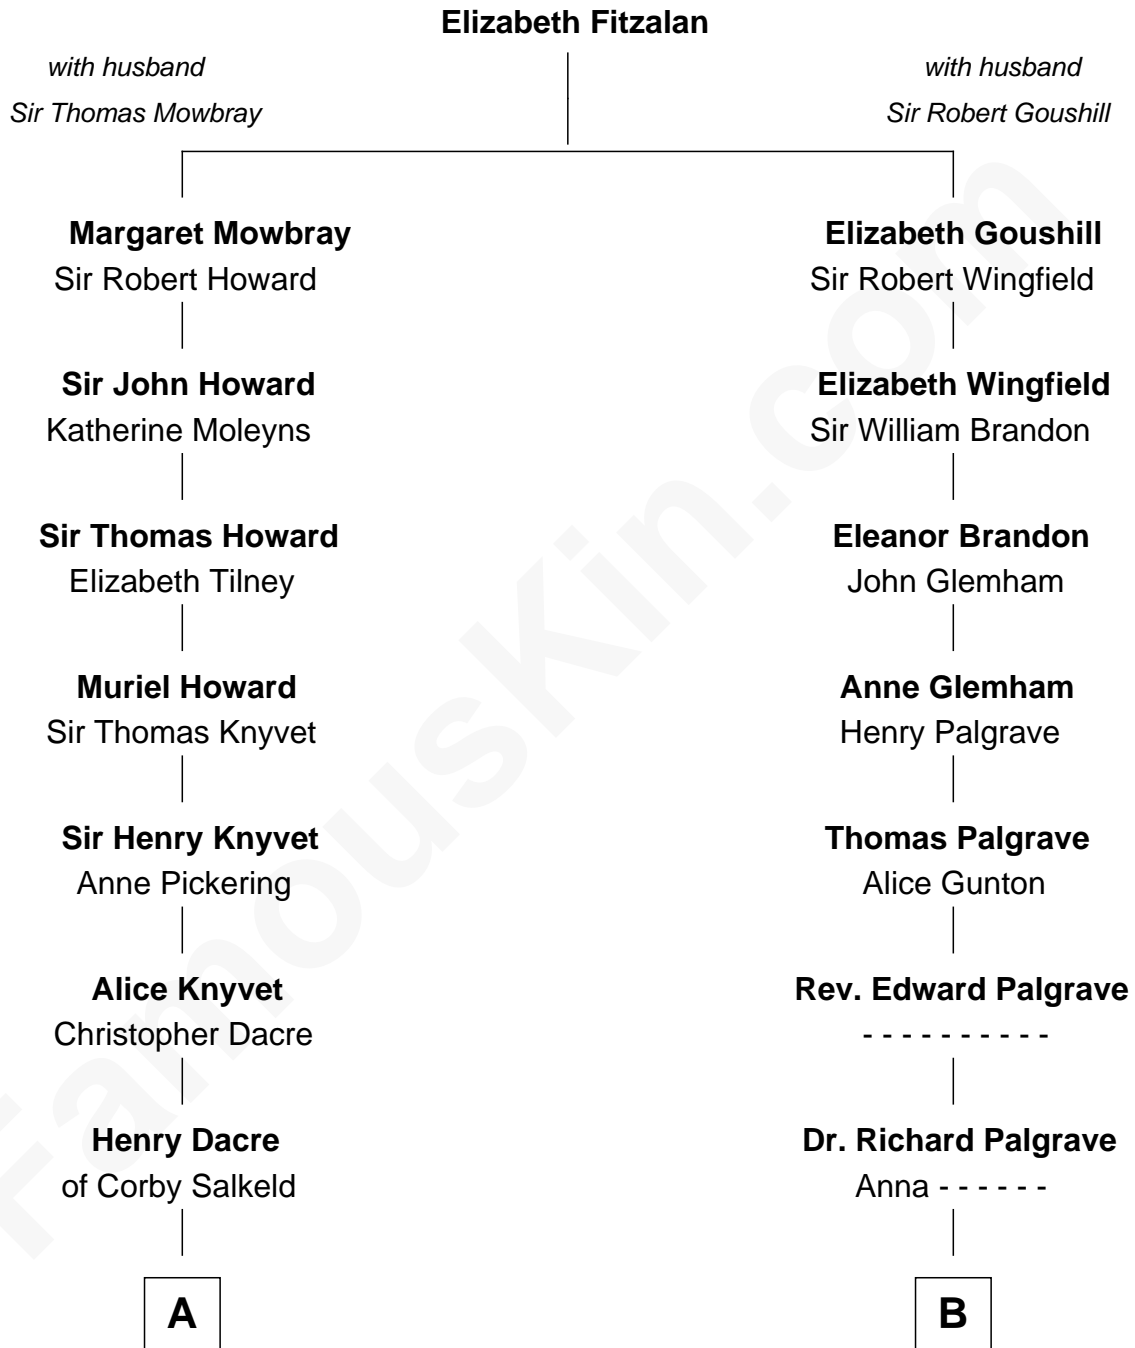

FamousKin.com

Relationship Chart of

Tilda Swinton

Movie Actress

14th cousin 3 times removed of

William Marsh Rice
 Founder of Rice University

A

Mary Dacre

Elizabeth Hartley

Timothy Fetherstonhaugh

Eliza Were Clarke

Albany Fetherstonhaugh

Evelyn Gertrude Astell

Gertrude Clare Fetherstonhaugh

Cecil George Herbert Alers-Hankey

Mariora Beatrice Evelyn Rochfort Alers-Hankey