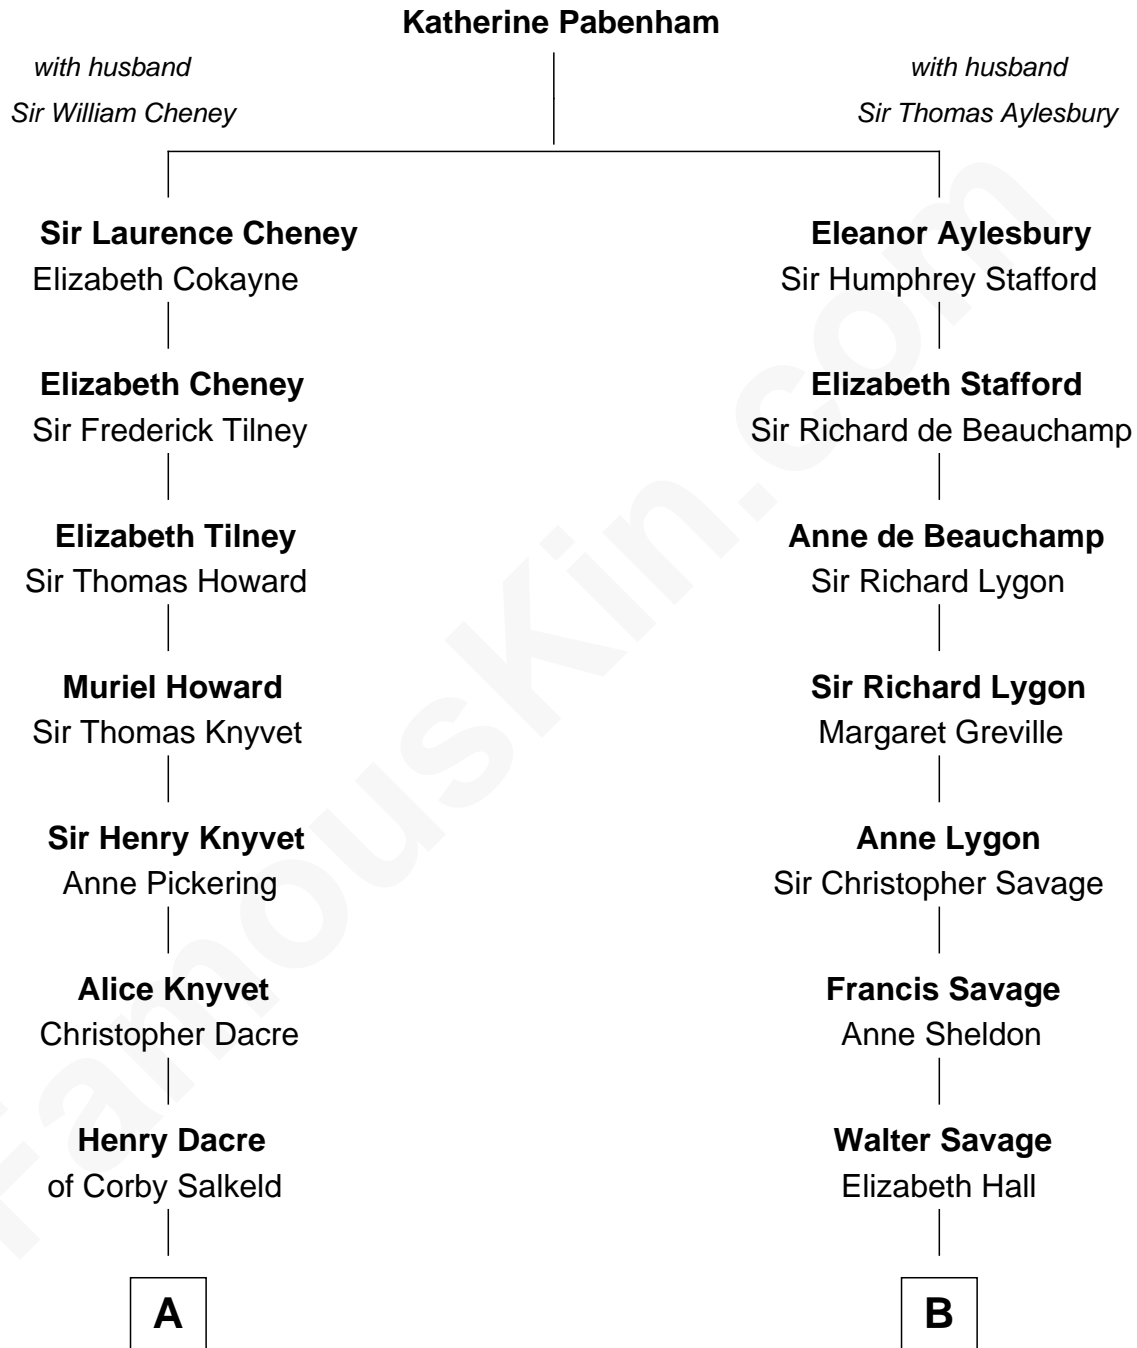

# FamousKin.com Relationship Chart of

**Tilda Swinton**

*Movie Actress*

17th cousin of

**General George C. Marshall**

*Author of "The Marshall Plan"*

Tilda Swinton photo by [Nicolas Genin](#) (CC BY-SA 2.0)