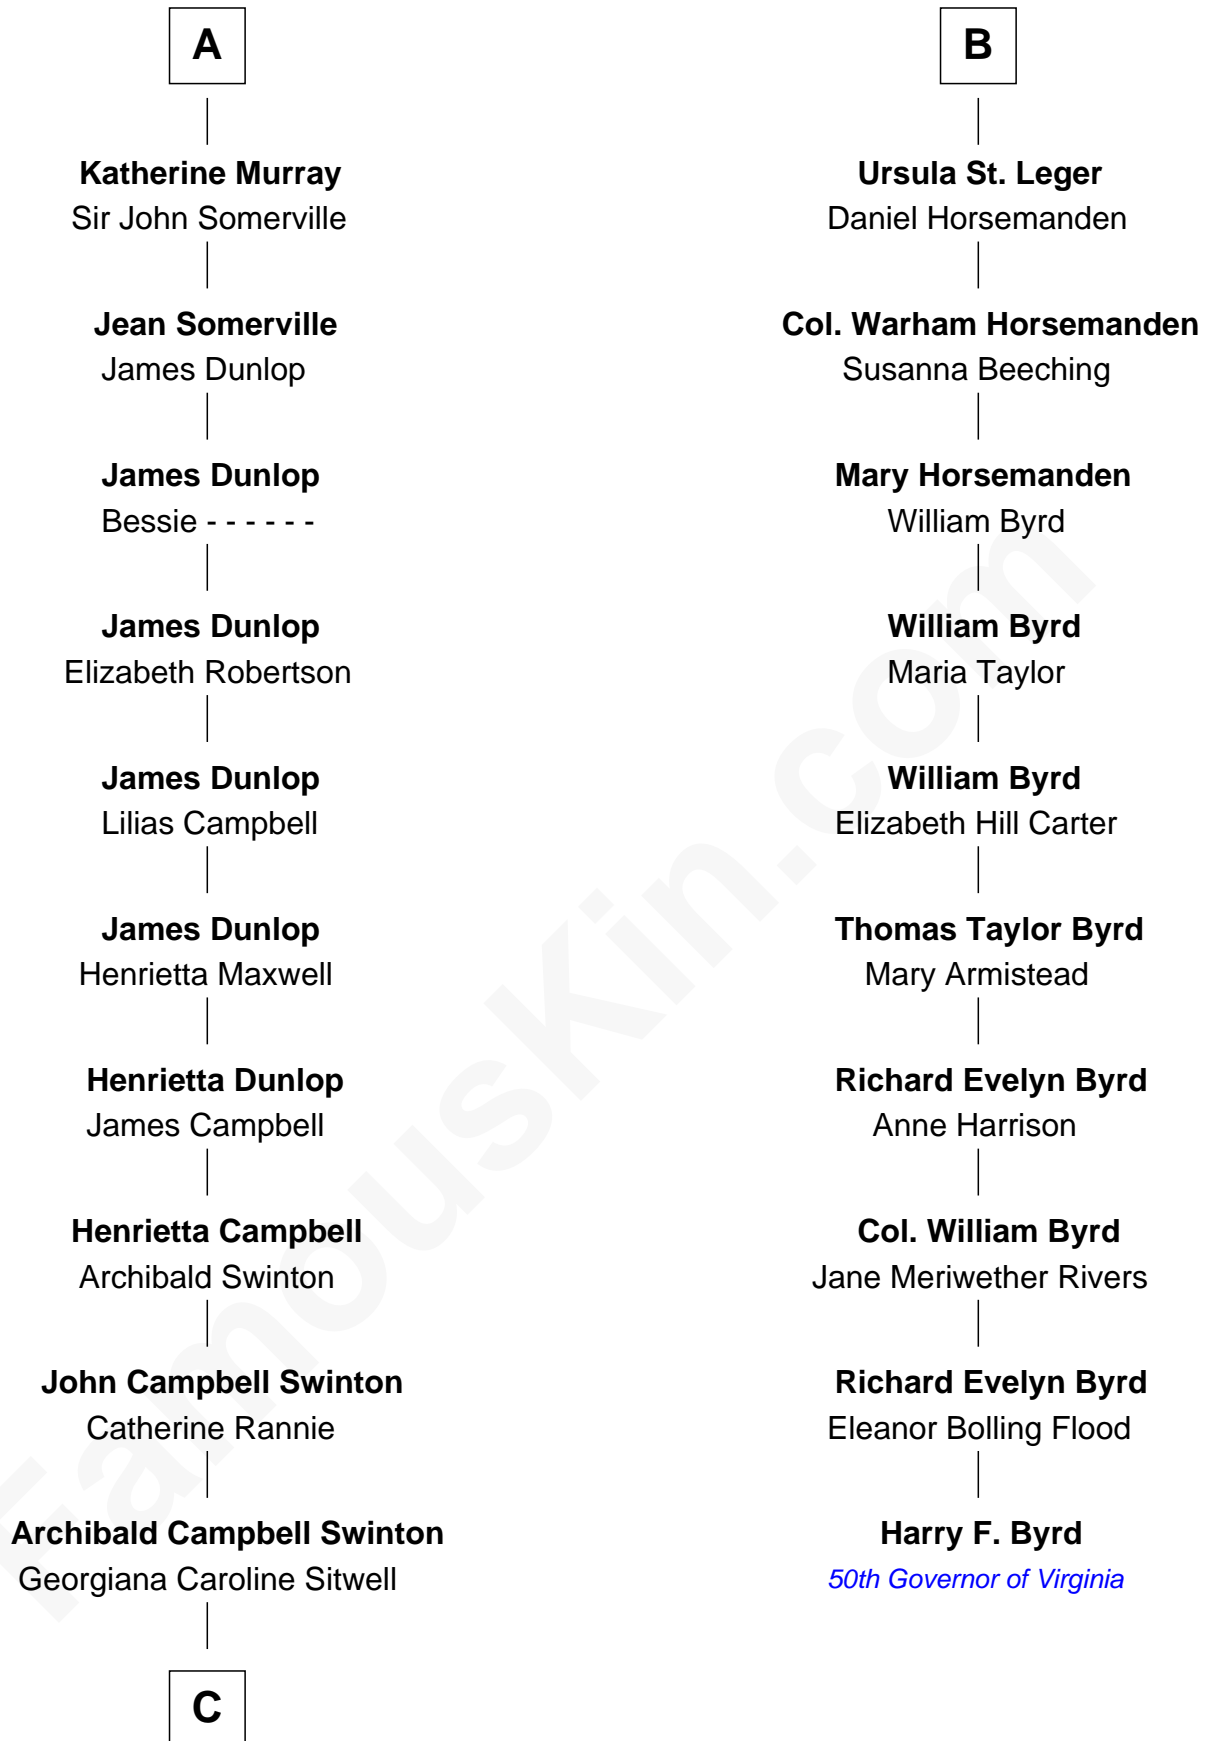

FamousKin.com Relationship Chart of

Tilda Swinton

Movie Actress

16th cousin 4 times removed of

Harry F. Byrd

50th Governor of Virginia

Katherine Roet

John of Gaunt

C

George Sitwell Campbell Swinton

Elizabeth Ebsworth

Alan Henry Campbell Swinton

Mariora Beatrice Evelyn Rochfort Alers-Hankey

Sir John Swinton

Judith Balfour Killen

Tilda Swinton