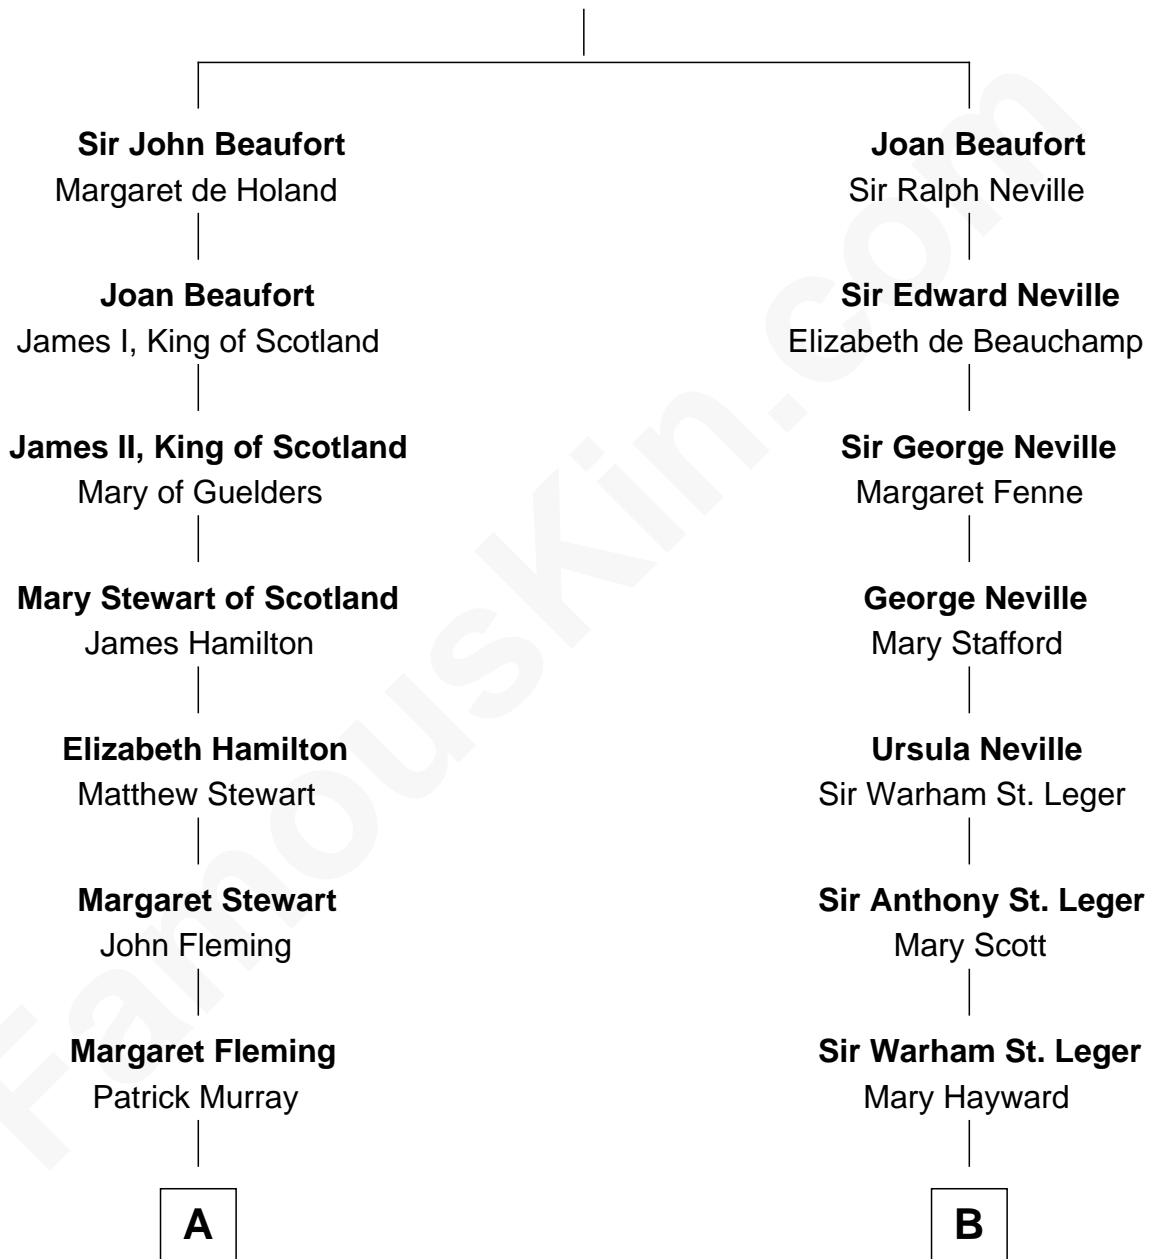

FamousKin.com Relationship Chart of

Tilda Swinton

Movie Actress

16th cousin 4 times removed of

Harry F. Byrd

50th Governor of Virginia

Katherine Roet

John of Gaunt

C

George Sitwell Campbell Swinton

Elizabeth Ebsworth

Alan Henry Campbell Swinton

Mariora Beatrice Evelyn Rochfort Alers-Hankey

Sir John Swinton

Judith Balfour Killen

Tilda Swinton