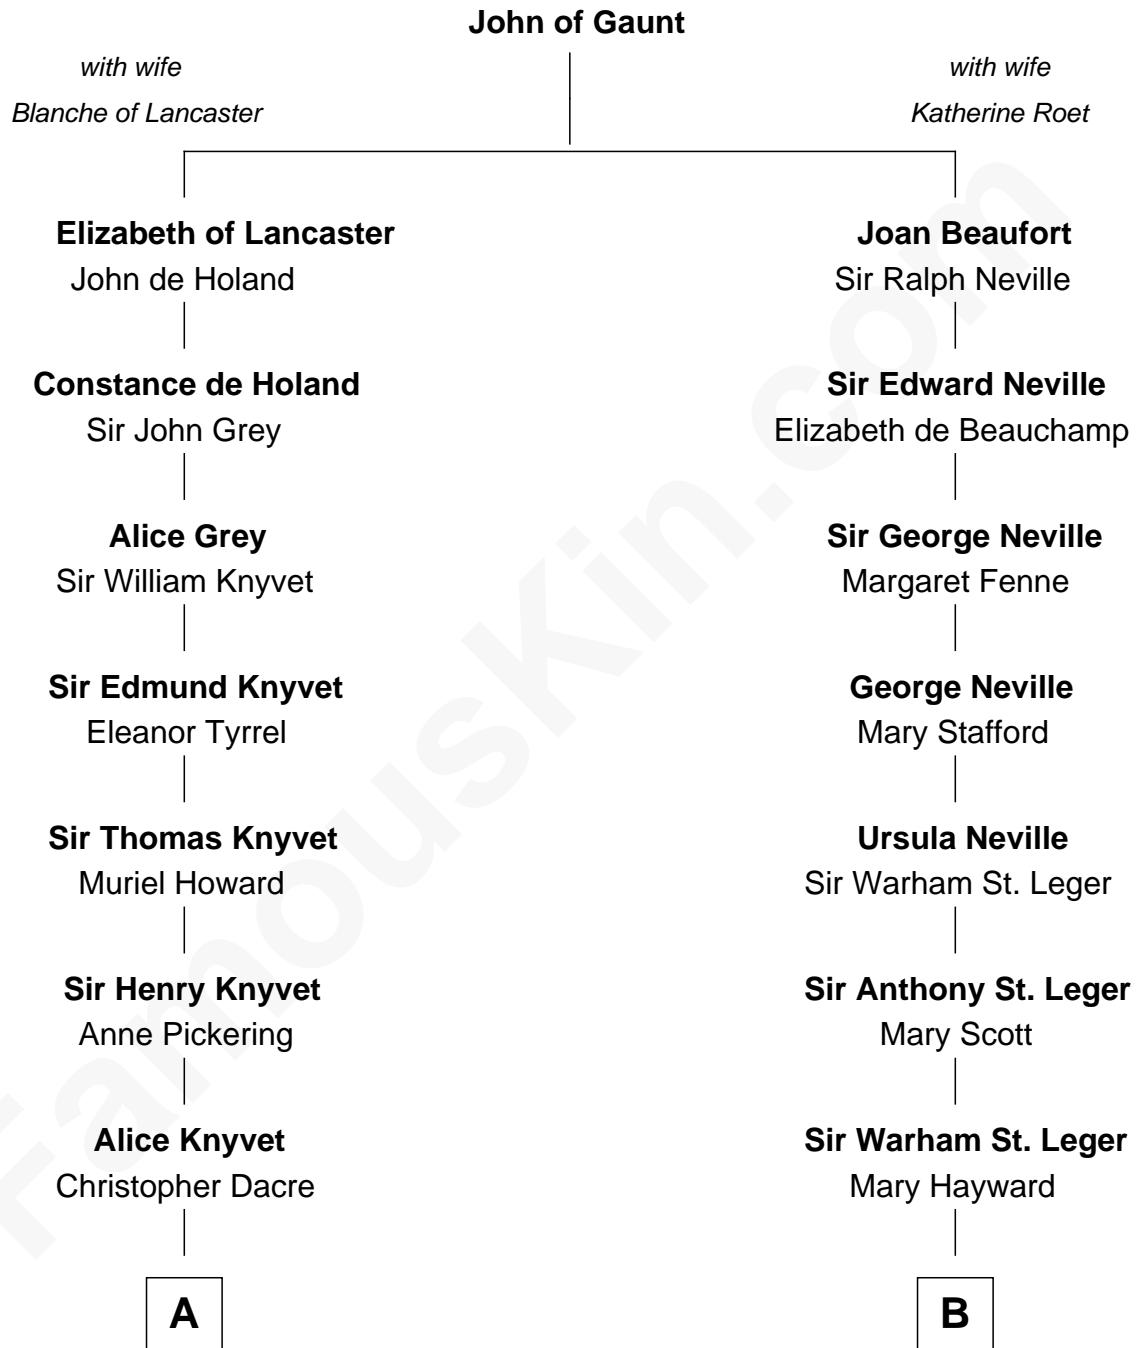

FamousKin.com Relationship Chart of

Tilda Swinton

Movie Actress

16th cousin 2 times removed of

Harry F. Byrd

50th Governor of Virginia

A

Henry Dacre
of Corby Salkeld

Mary Dacre
Thomas Fetherstonhaugh

Timothy Fetherstonhaugh
Bridget Bellingham

Heneage Fetherstonhaugh
Joan Lydston

Joyce Fetherstonhaugh
Rev. Charles Smallwood

Charles Smallwood Fetherstonhaugh
Elizabeth Hartley

Timothy Fetherstonhaugh
Eliza Were Clarke

Albany Fetherstonhaugh
Evelyn Gertrude Astell

Gertrude Clare Fetherstonhaugh
Cecil George Herbert Alers-Hankey

Mariora Beatrice Evelyn Rochfort Alers-Hankey
Alan Henry Campbell Swinton