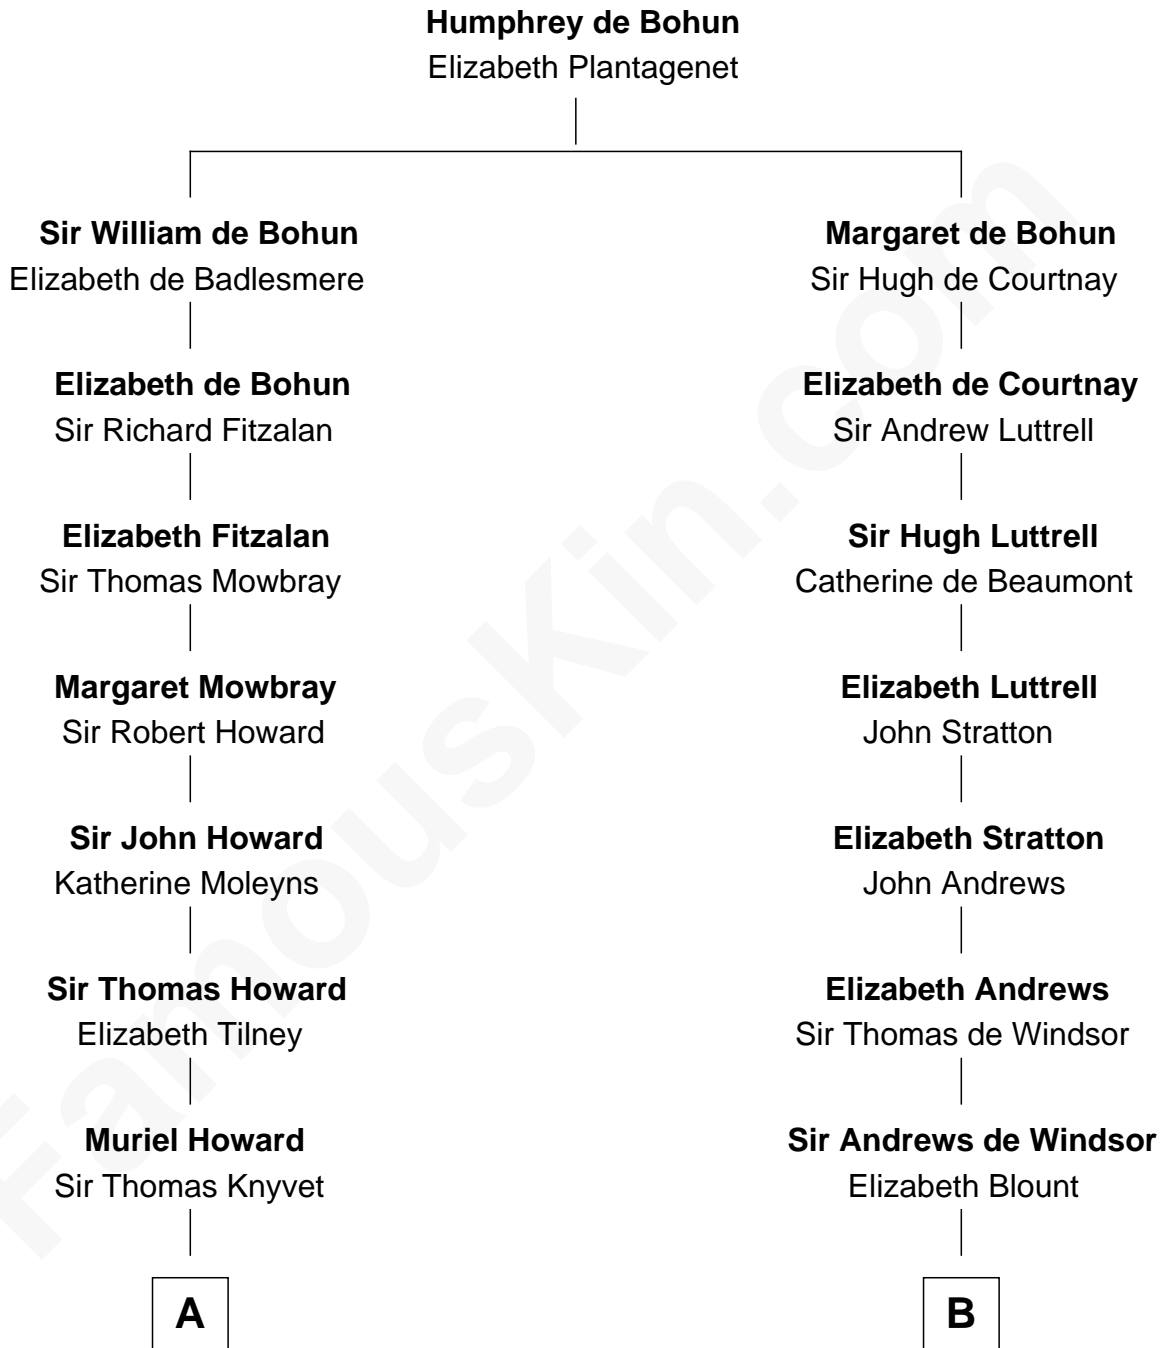

FamousKin.com
Relationship Chart of
Tilda Swinton
Movie Actress

18th cousin 2 times removed of
Harry F. Byrd
50th Governor of Virginia

C

Gertrude Clare Fetherstonhaugh
Cecil George Herbert Alers-Hankey

Matoria Beatrice Evelyn Rochfort Alers-Hankey
Alan Henry Campbell Swinton

Sir John Swinton
Judith Balfour Killen

Tilda Swinton
Movie Actress

D

Richard Evelyn Byrd
Eleanor Bolling Flood

Harry F. Byrd
50th Governor of Virginia

FamousKin.com