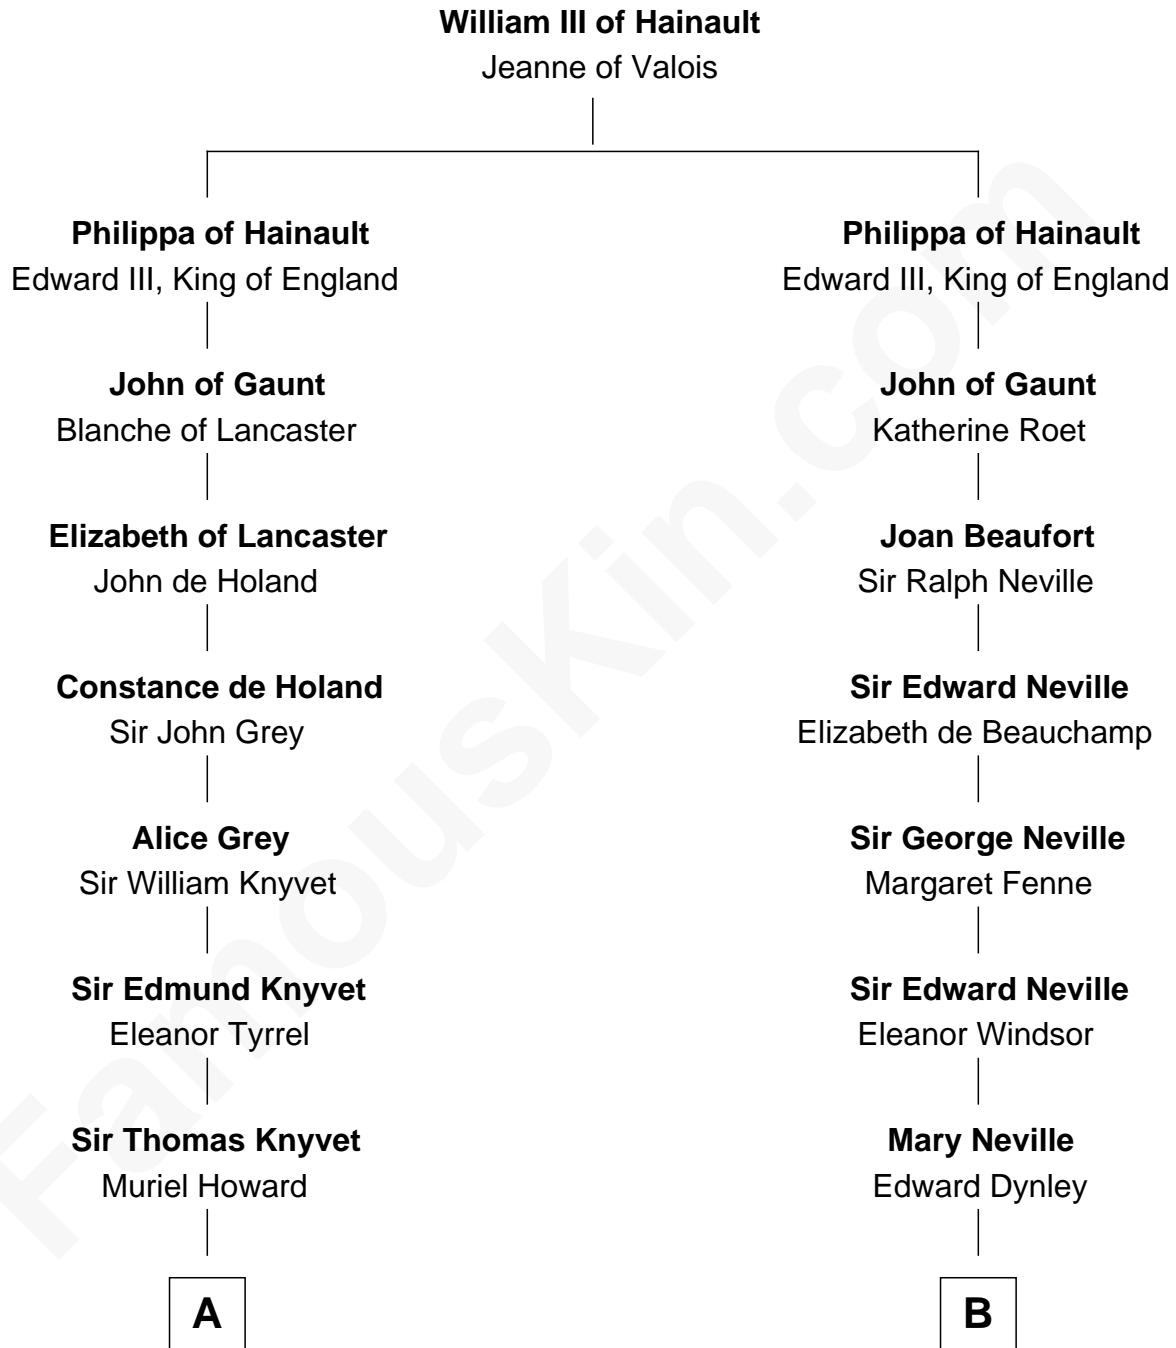

FamousKin.com
Relationship Chart of
Tilda Swinton
Movie Actress

16th cousin 4 times removed of

Lytton Strachey
Author and Co-Founder of Bloomsbury Group

C

Gertrude Clare Fetherstonhaugh
Cecil George Herbert Alers-Hankey

Mariora Beatrice Evelyn Rochfort Alers-Hankey
Alan Henry Campbell Swinton

Sir John Swinton
Judith Balfour Killen

Tilda Swinton
Movie Actress

FamousKin.com