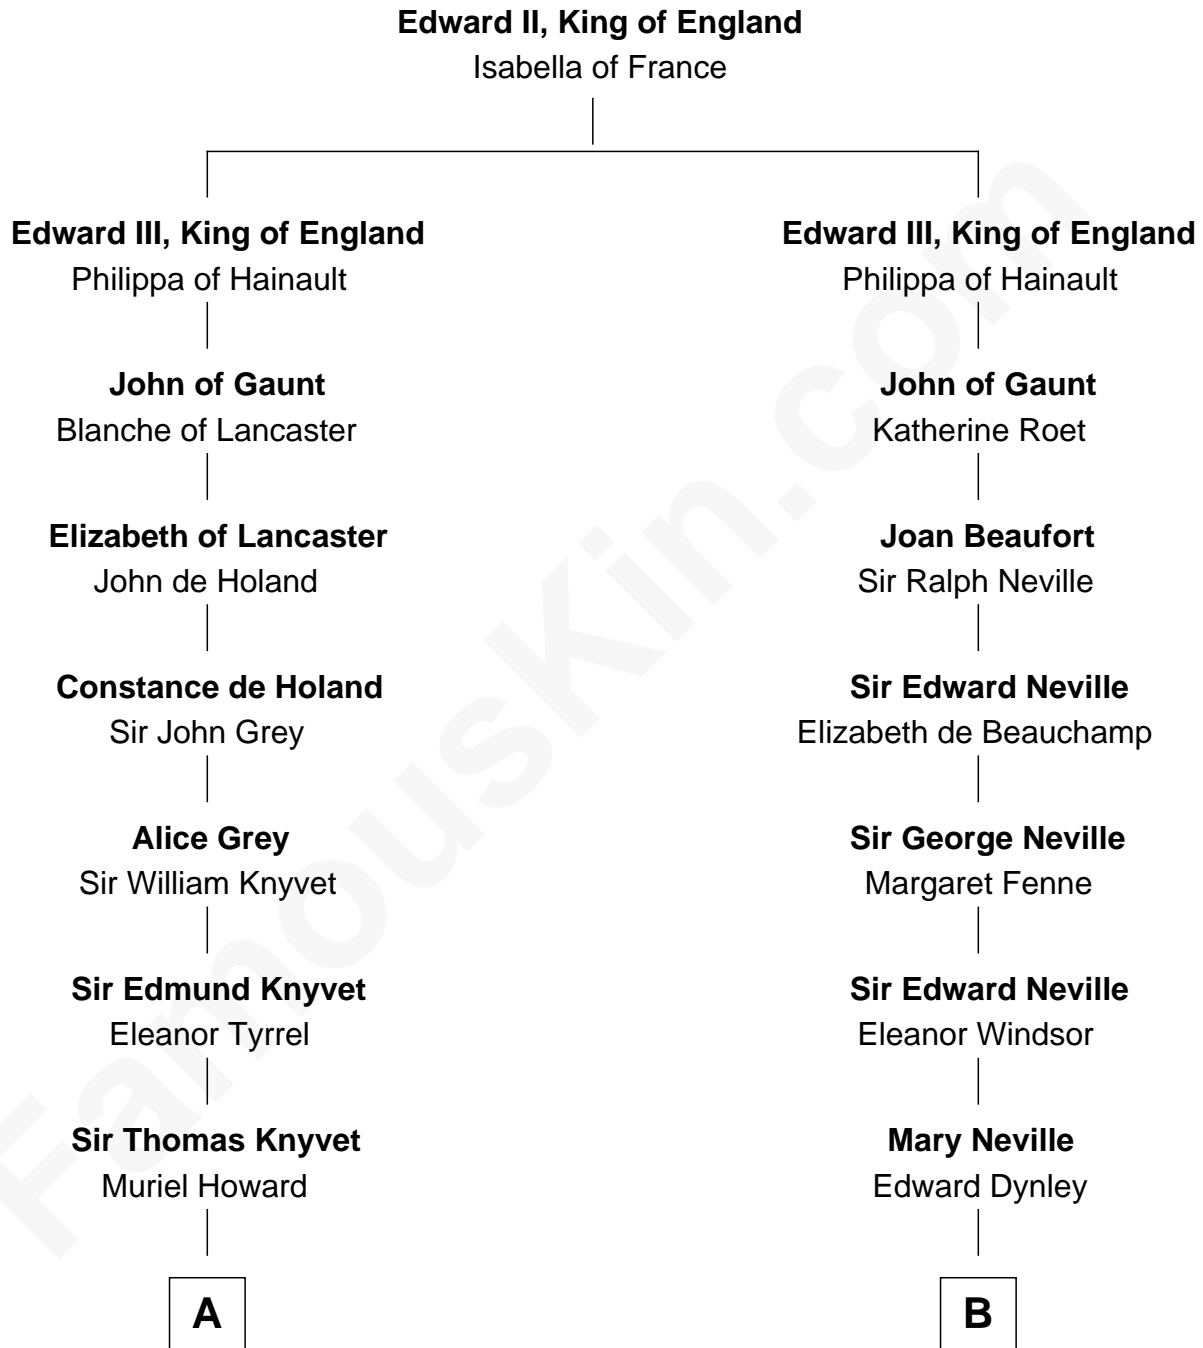

FamousKin.com
Relationship Chart of
Tilda Swinton
Movie Actress

16th cousin 4 times removed of

Lytton Strachey
Author and Co-Founder of Bloomsbury Group

C

Gertrude Clare Fetherstonhaugh
Cecil George Herbert Alers-Hankey

Mariora Beatrice Evelyn Rochfort Alers-Hankey
Alan Henry Campbell Swinton

Sir John Swinton
Judith Balfour Killen

Tilda Swinton
Movie Actress

FamousKin.com