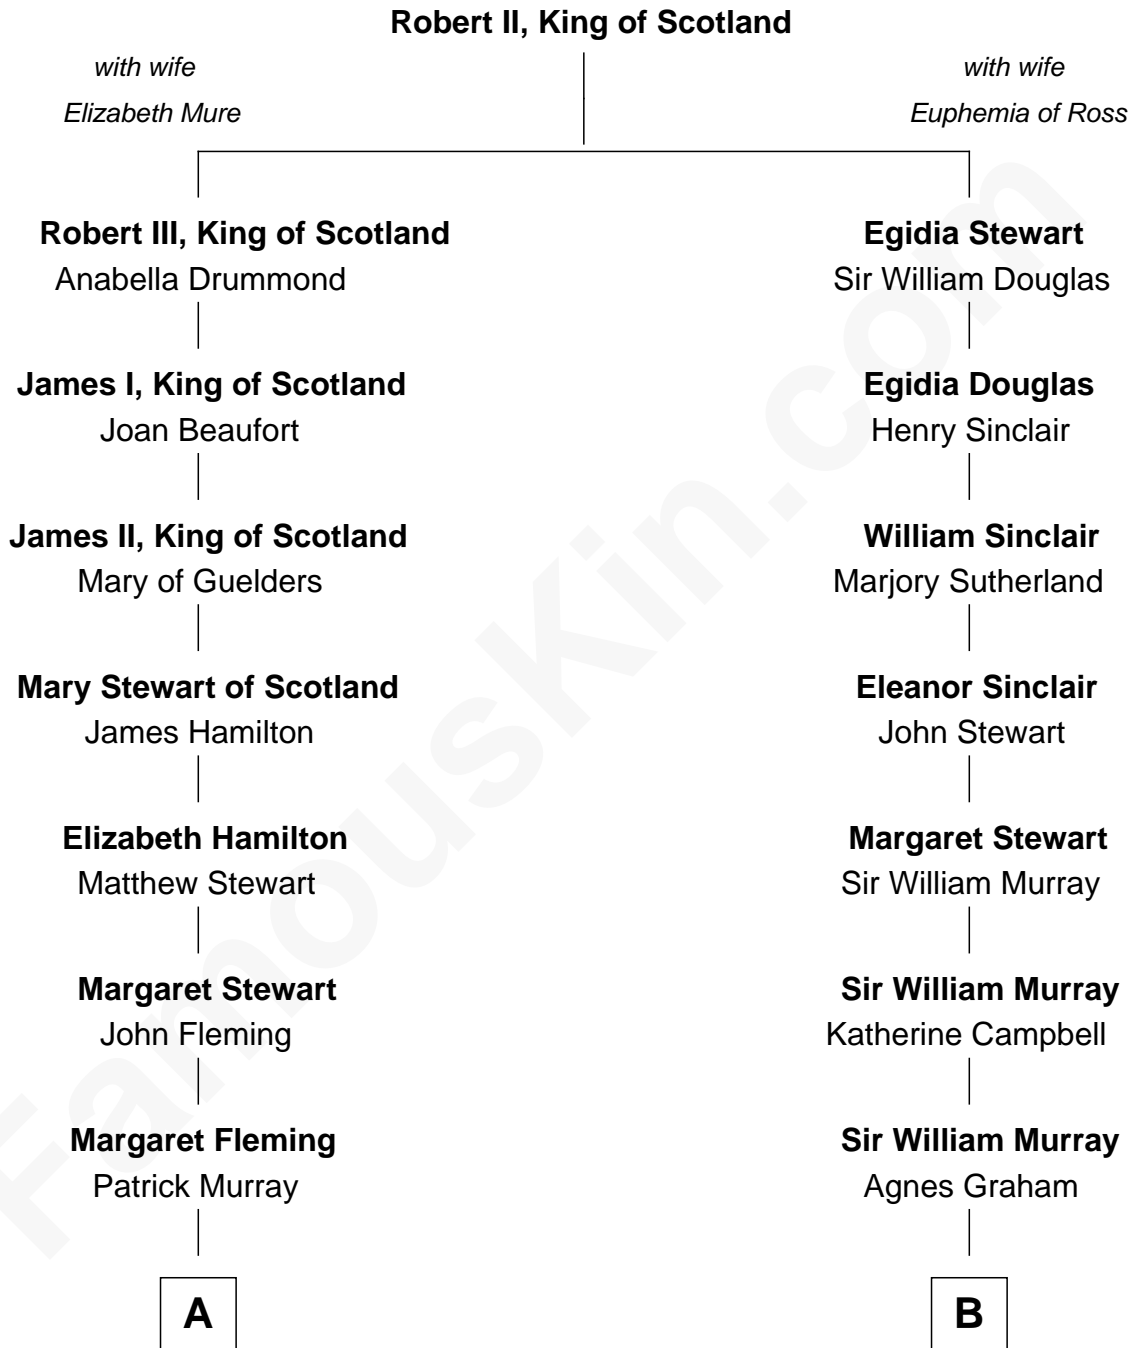

FamousKin.com
Relationship Chart of
Tilda Swinton
Movie Actress

17th cousin 3 times removed of

Lytton Strachey
Author and Co-Founder of Bloomsbury Group

C

George Sitwell Campbell Swinton

Elizabeth Ebsworth

Alan Henry Campbell Swinton

Mariora Beatrice Evelyn Rochfort Alers-Hankey

Sir John Swinton

Judith Balfour Killen

Tilda Swinton

Movie Actress

FamousKin.com