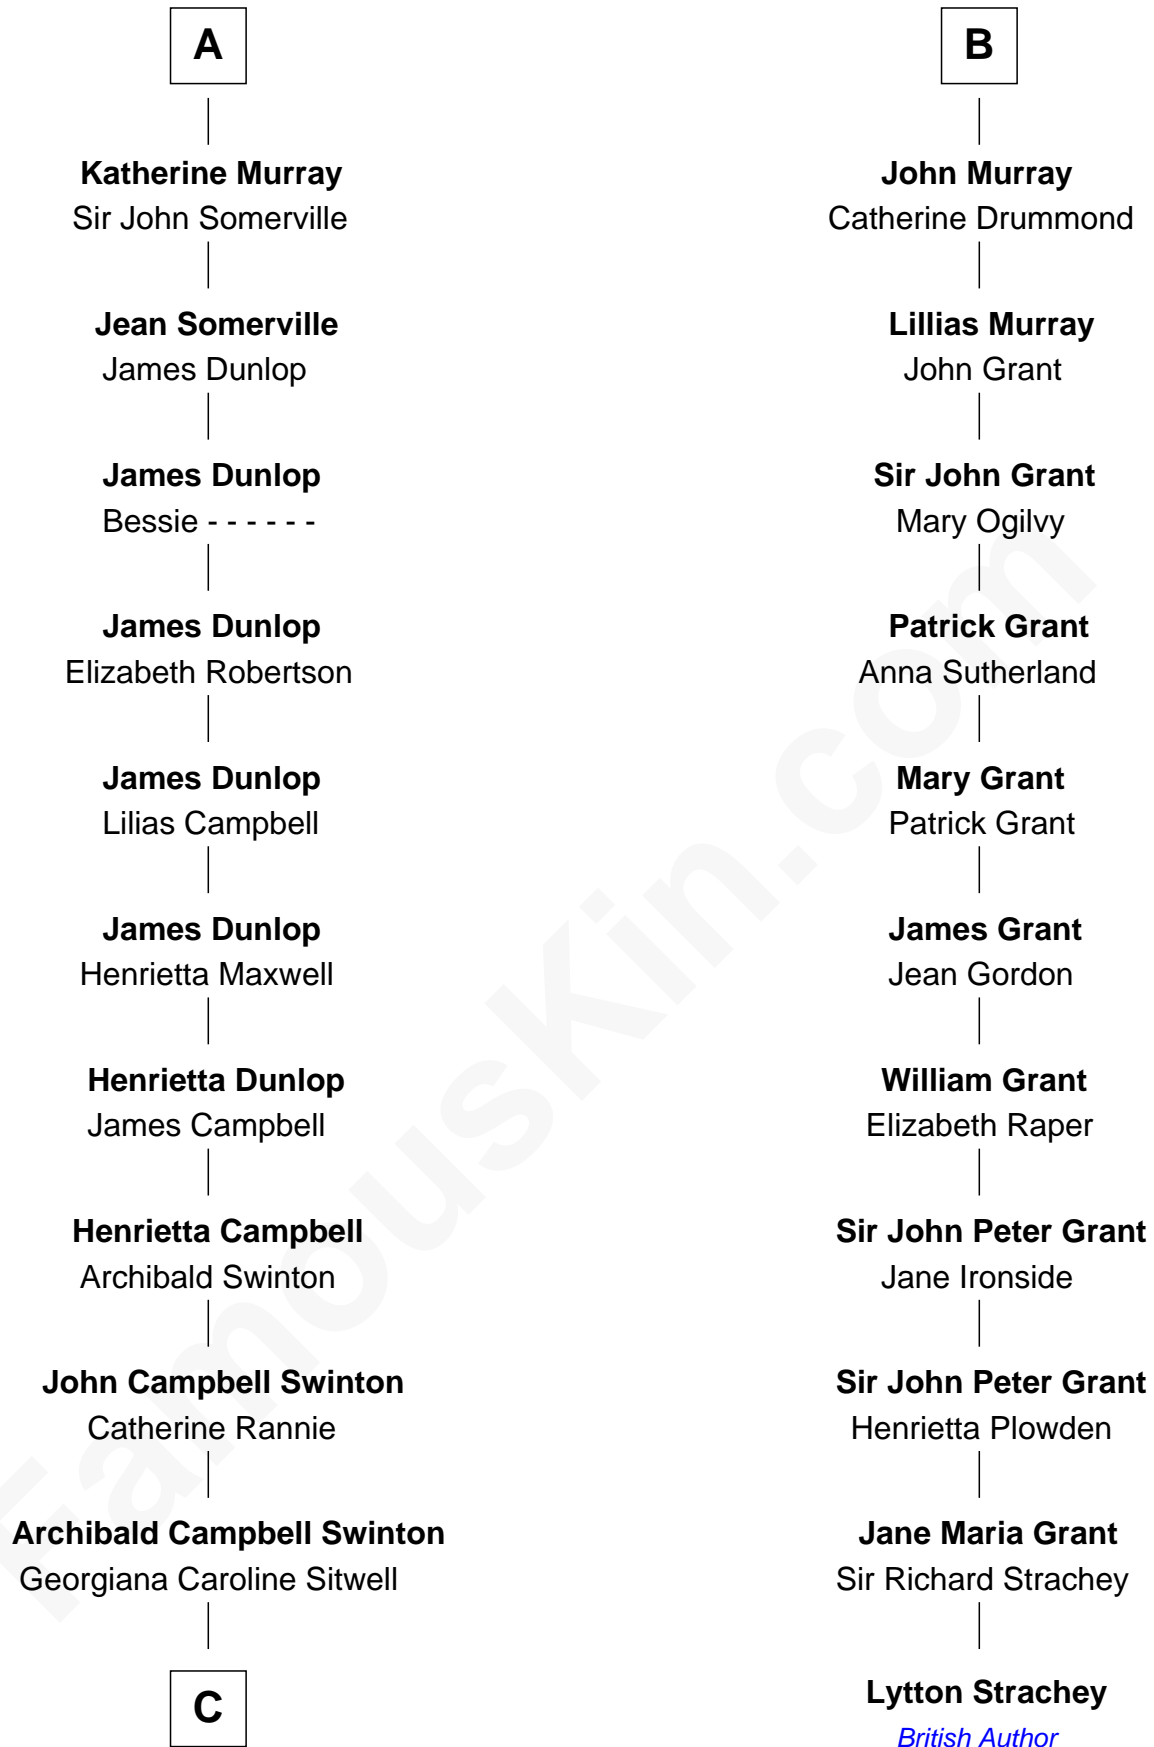

FamousKin.com
Relationship Chart of
Tilda Swinton
Movie Actress

17th cousin 3 times removed of

Lytton Strachey
Author and Co-Founder of Bloomsbury Group

C

George Sitwell Campbell Swinton

Elizabeth Ebsworth

Alan Henry Campbell Swinton

Mariora Beatrice Evelyn Rochfort Alers-Hankey

Sir John Swinton

Judith Balfour Killen

Tilda Swinton

Movie Actress

FamousKin.com