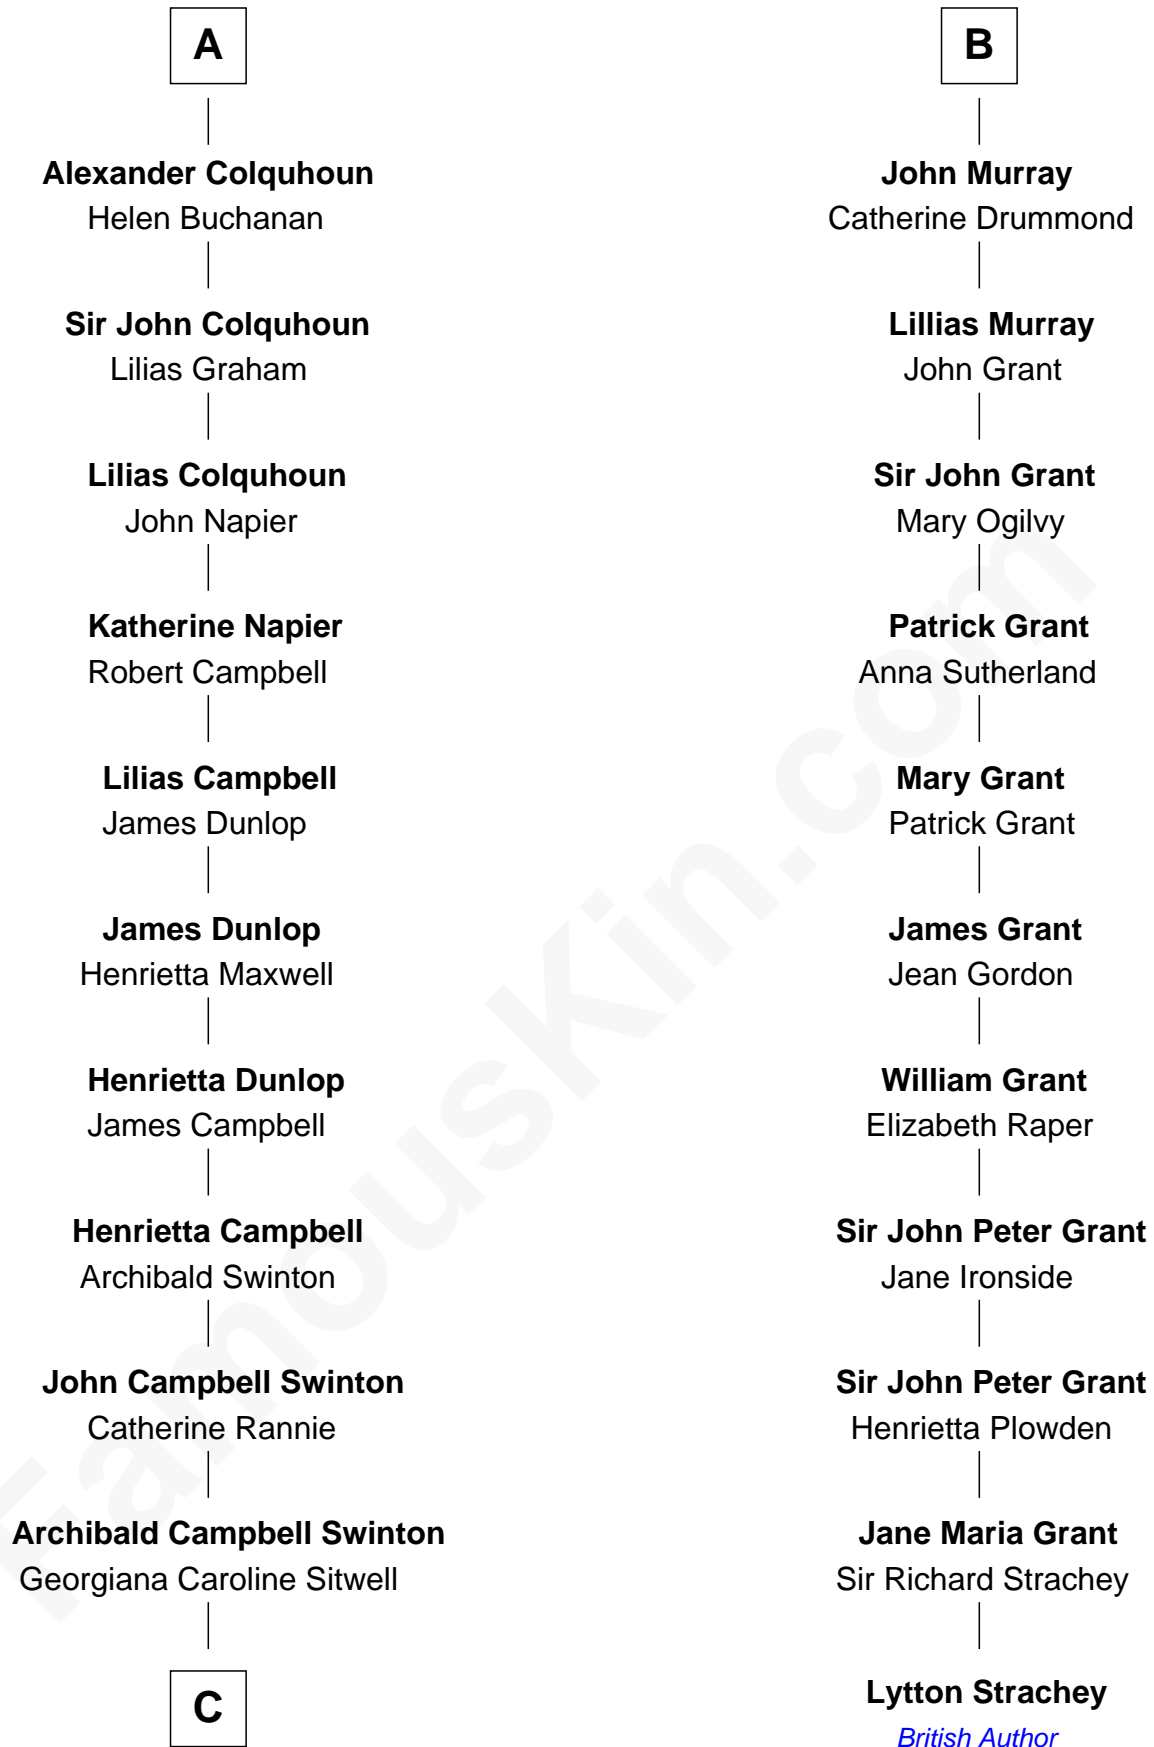

**FamousKin.com**  
**Relationship Chart of**  
**Tilda Swinton**  
*Movie Actress*

17th cousin 3 times removed of

**Lytton Strachey**  
*Author and Co-Founder of Bloomsbury Group*

**Euphemia of Ross**  
 Robert II, King of Scotland

**C**

George Sitwell Campbell Swinton

Elizabeth Ebsworth

Alan Henry Campbell Swinton

Mariora Beatrice Evelyn Rochfort Alers-Hankey

Sir John Swinton

Judith Balfour Killen

**Tilda Swinton**