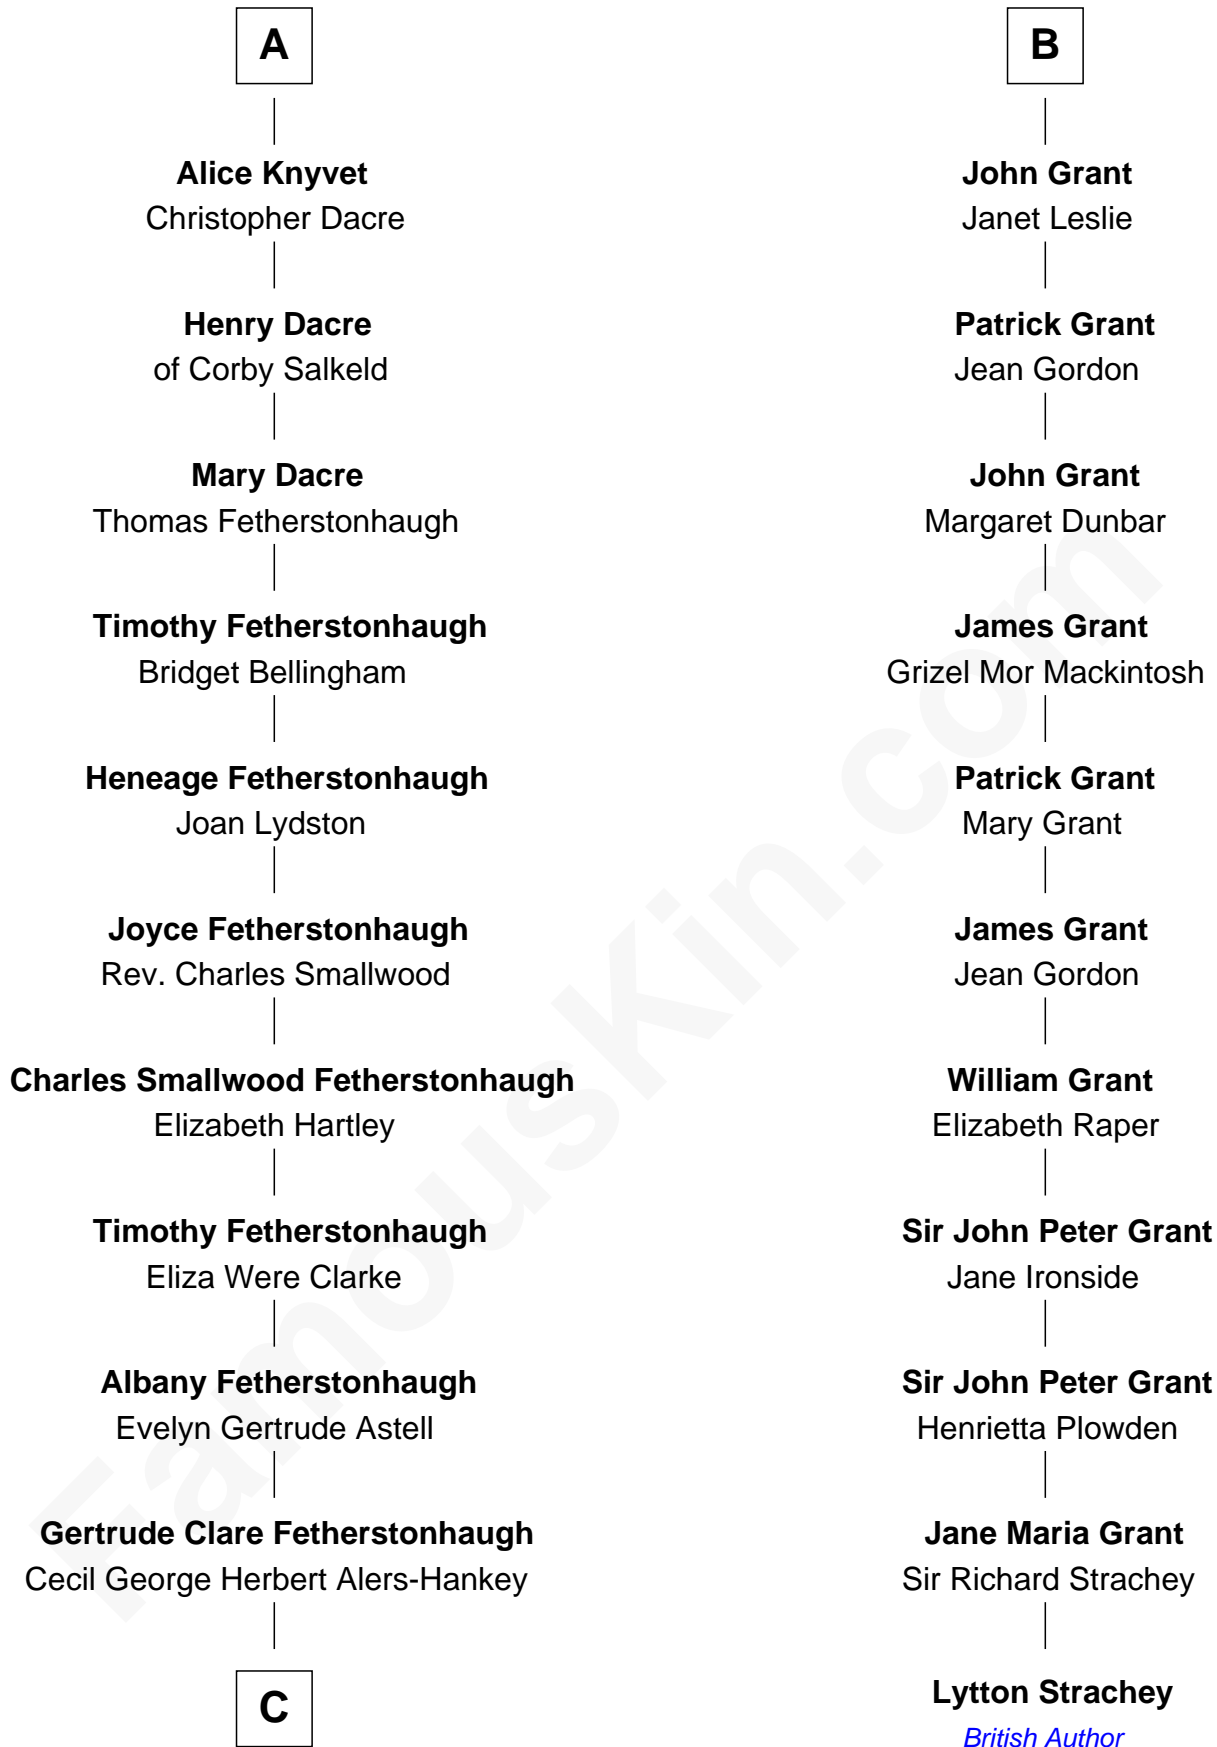

FamousKin.com
Relationship Chart of
Tilda Swinton
Movie Actress

17th cousin 2 times removed of

Lytton Strachey
Author and Co-Founder of Bloomsbury Group

C

Mariora Beatrice Evelyn Rochfort Alers-Hankey

Alan Henry Campbell Swinton

Sir John Swinton

Judith Balfour Killen

Tilda Swinton

Movie Actress

FamousKin.com