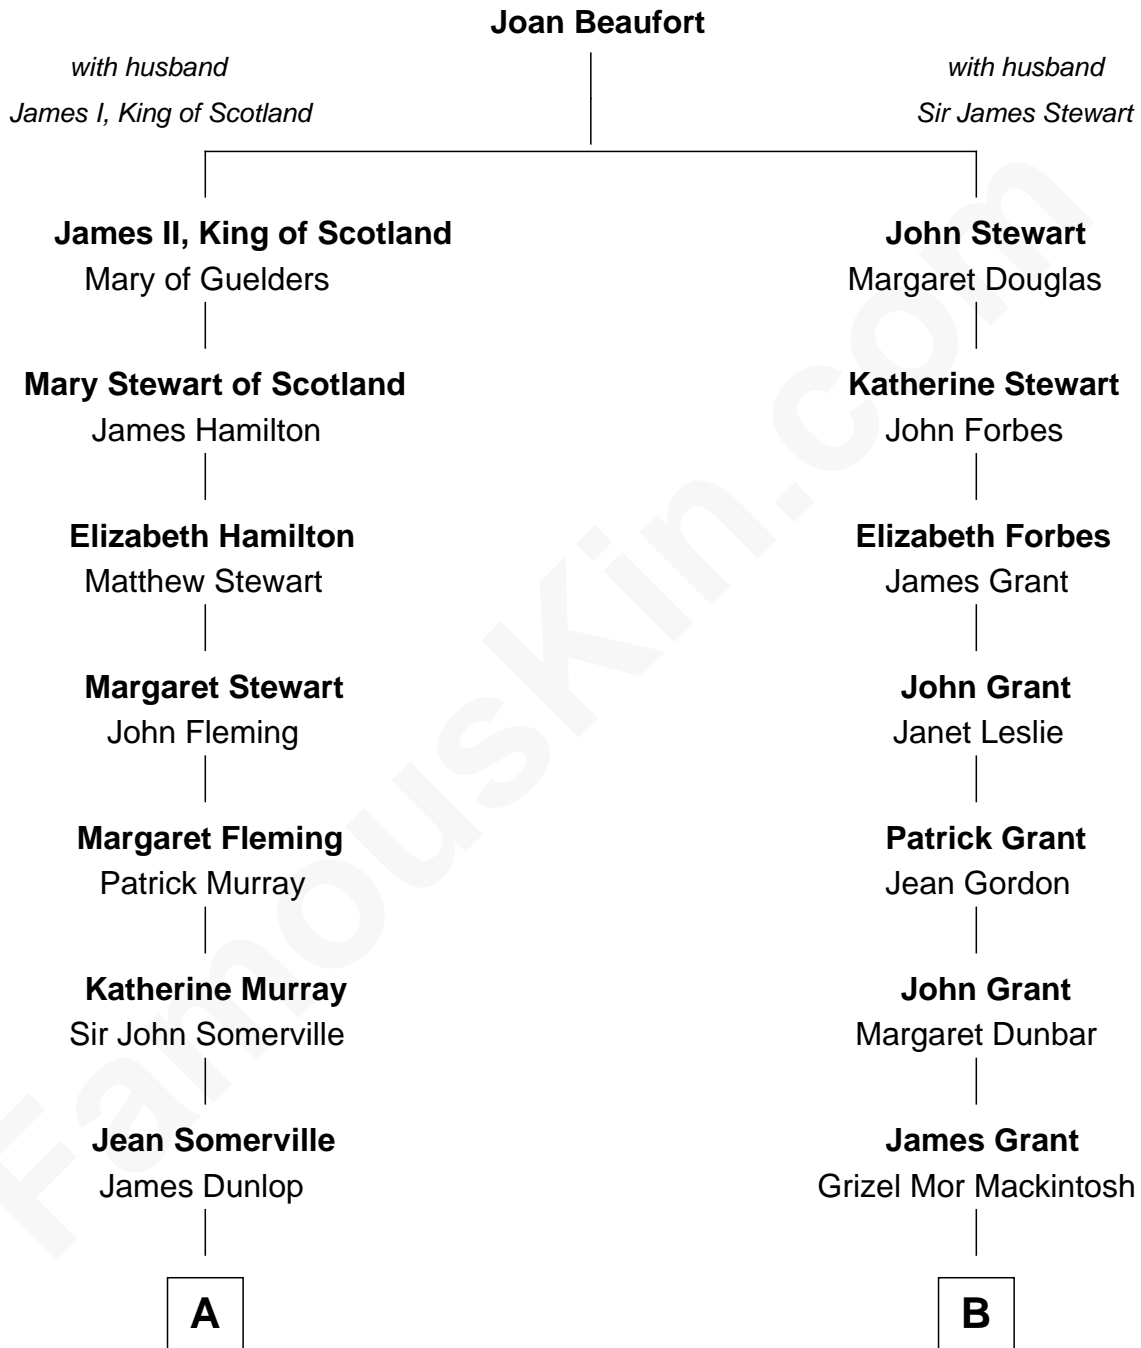

FamousKin.com
Relationship Chart of
Tilda Swinton
Movie Actress

13th cousin 5 times removed of

Lytton Strachey
Author and Co-Founder of Bloomsbury Group

C

—
Sir John Swinton
Judith Balfour Killen

—
Tilda Swinton
Movie Actress

FamousKin.com

Tilda Swinton photo by [Nicolas Genin](#) (CC BY-SA 2.0)