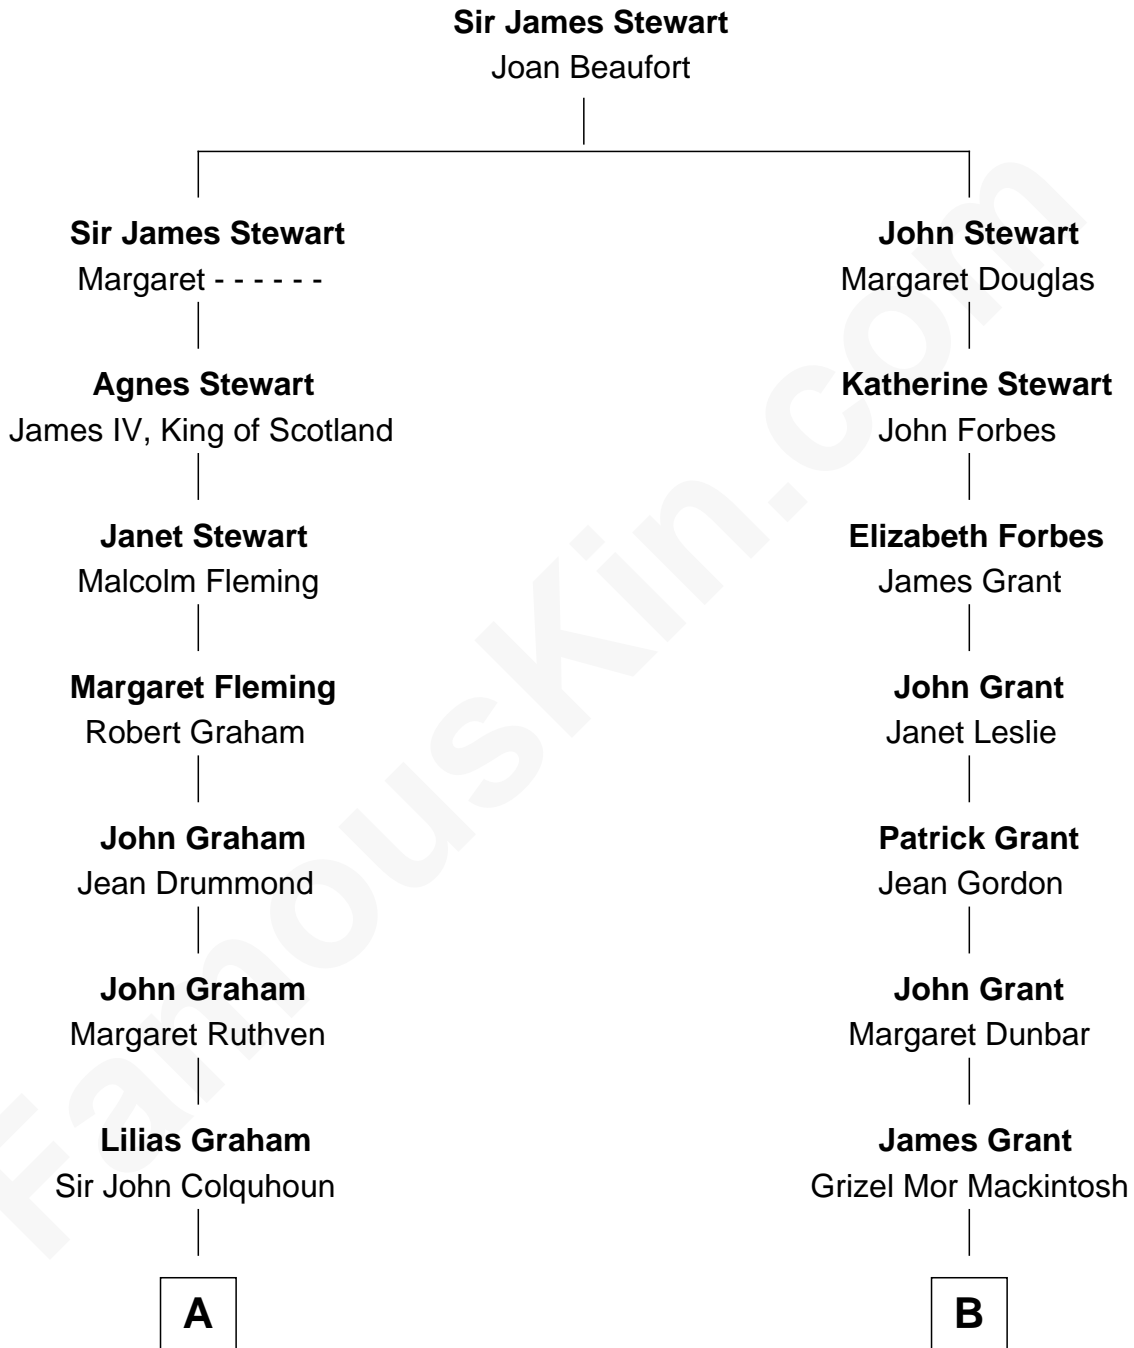

FamousKin.com
Relationship Chart of
Tilda Swinton
Movie Actress

13th cousin 5 times removed of

Lytton Strachey
Author and Co-Founder of Bloomsbury Group

A

Lilias Colquhoun

John Napier

Katherine Napier

Robert Campbell

Lilias Campbell

James Dunlop

James Dunlop

Henrietta Maxwell

Henrietta Dunlop

James Campbell

Henrietta Campbell

Archibald Swinton