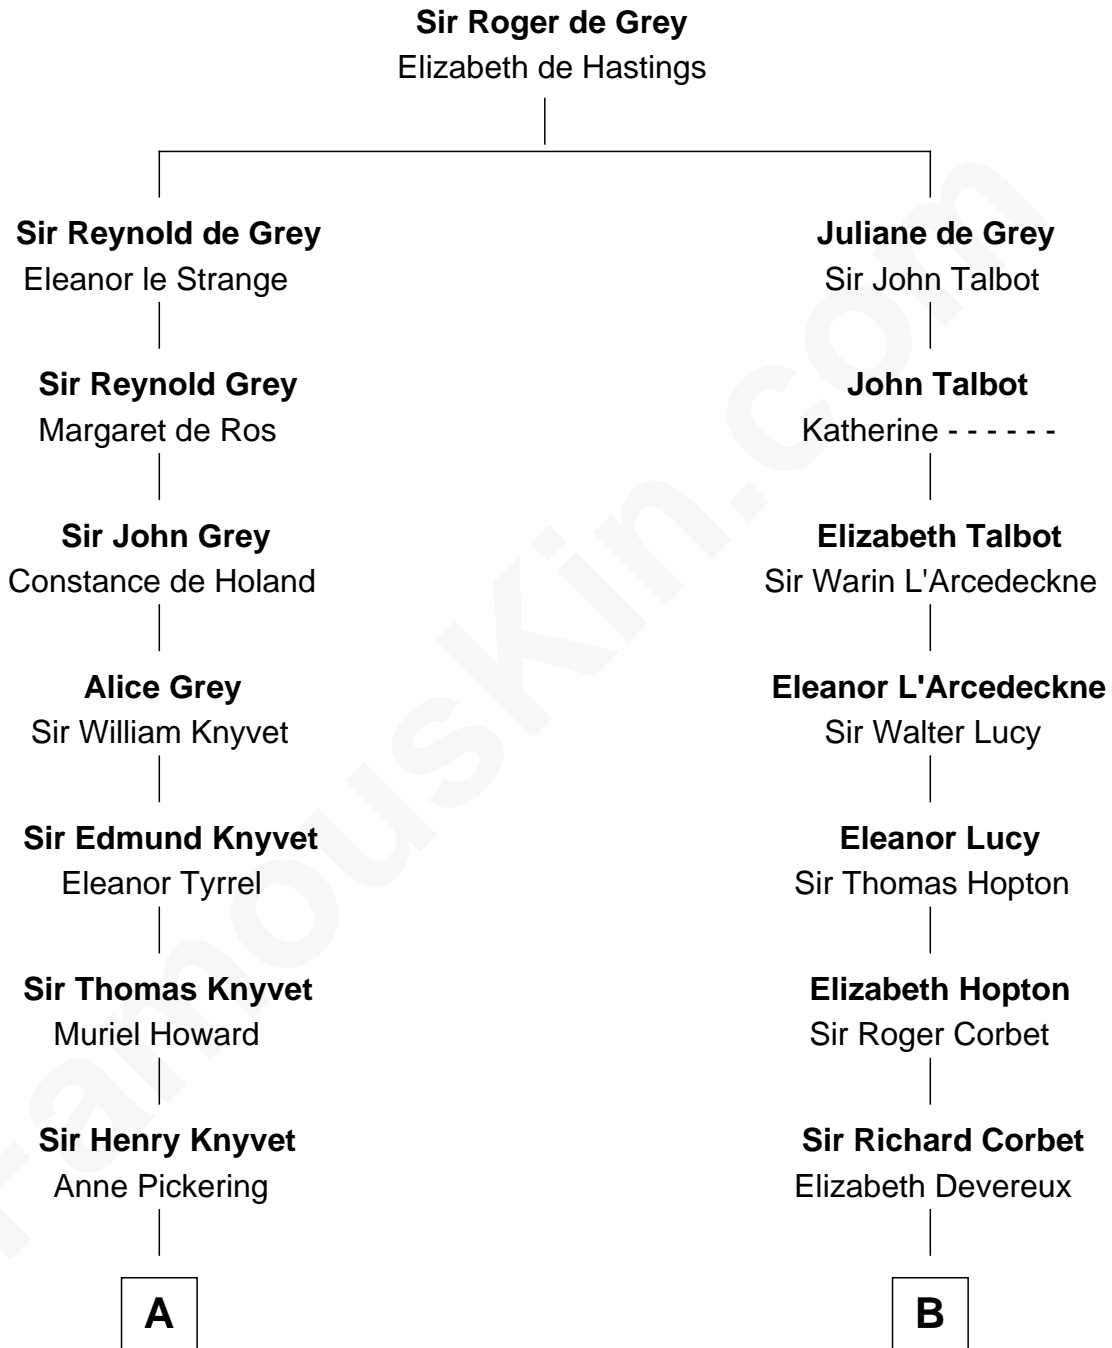

FamousKin.com Relationship Chart of

Tilda Swinton

Movie Actress

19th cousin of

Olivia De Havilland

Movie Actress

C

Mariora Beatrice Evelyn Rochfort Alers-Hankey

Alan Henry Campbell Swinton

Sir John Swinton

Judith Balfour Killen

Tilda Swinton

Movie Actress

D

Margaret Letitia Molesworth

Charles Richard De Havilland