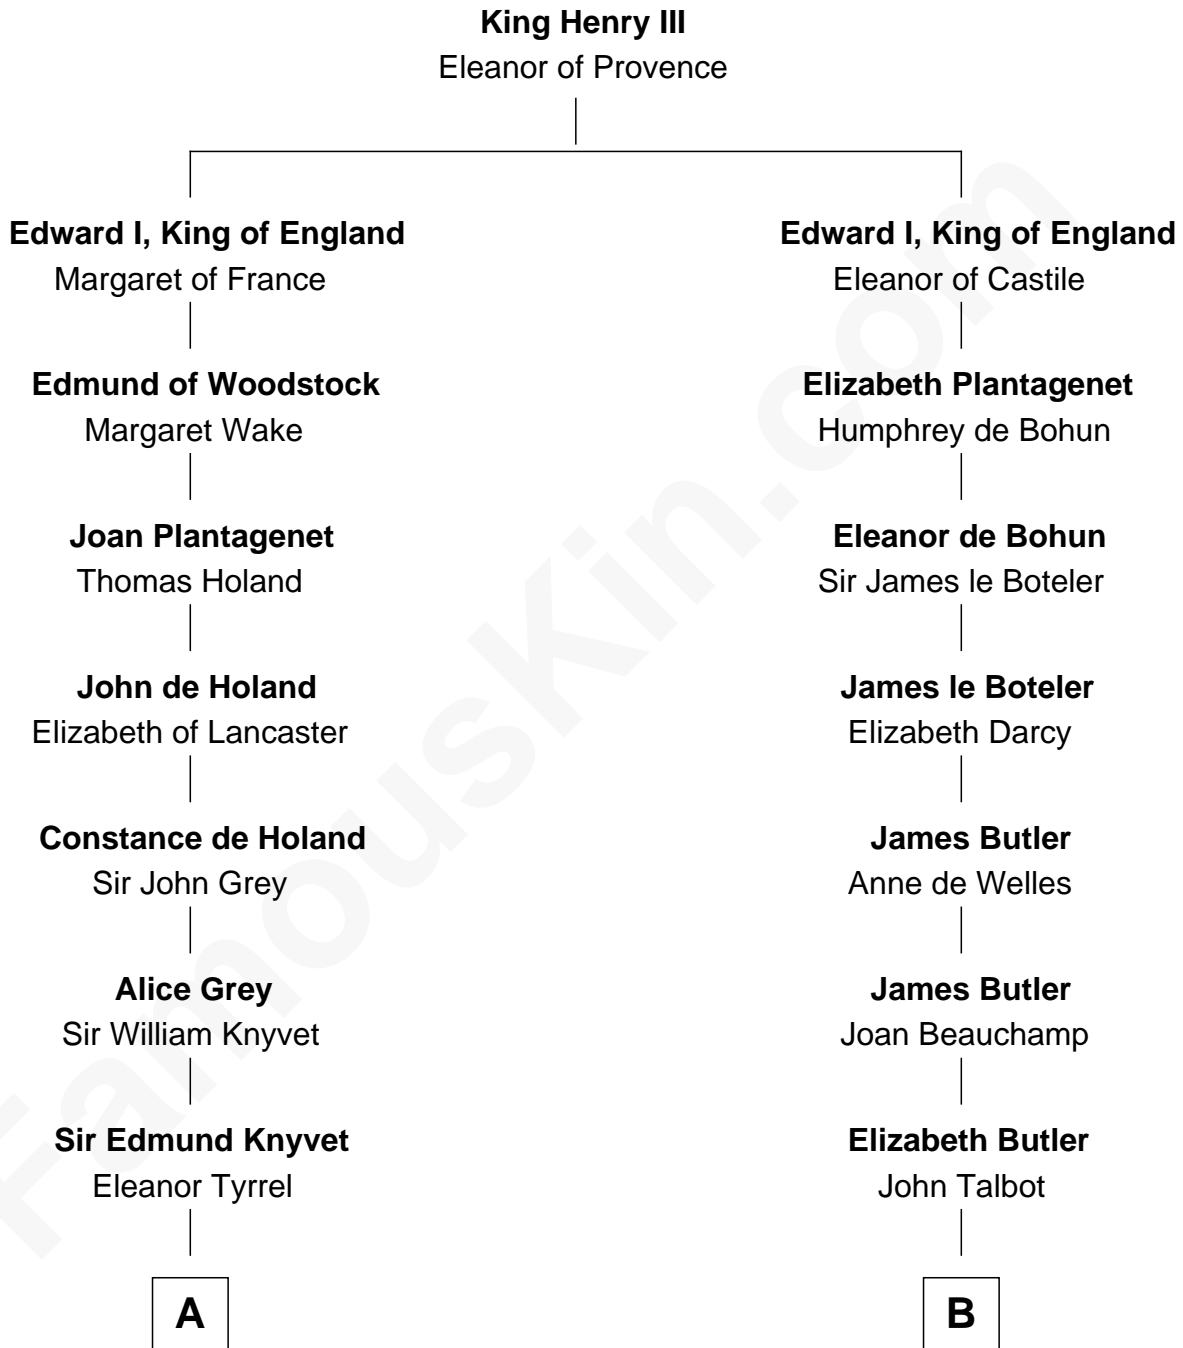

# FamousKin.com Relationship Chart of

**Tilda Swinton**

*Movie Actress*

20th cousin 1 time removed of

**Olivia De Havilland**

*Movie Actress*

**A**

**Sir Thomas Knyvet**  
Muriel Howard

**Sir Henry Knyvet**  
Anne Pickering

**Alice Knyvet**  
Christopher Dacre

**Henry Dacre**  
of Corby Salkeld

**Mary Dacre**  
Thomas Fetherstonhaugh

**Timothy Fetherstonhaugh**  
Bridget Bellingham

**Heneage Fetherstonhaugh**  
Joan Lydston