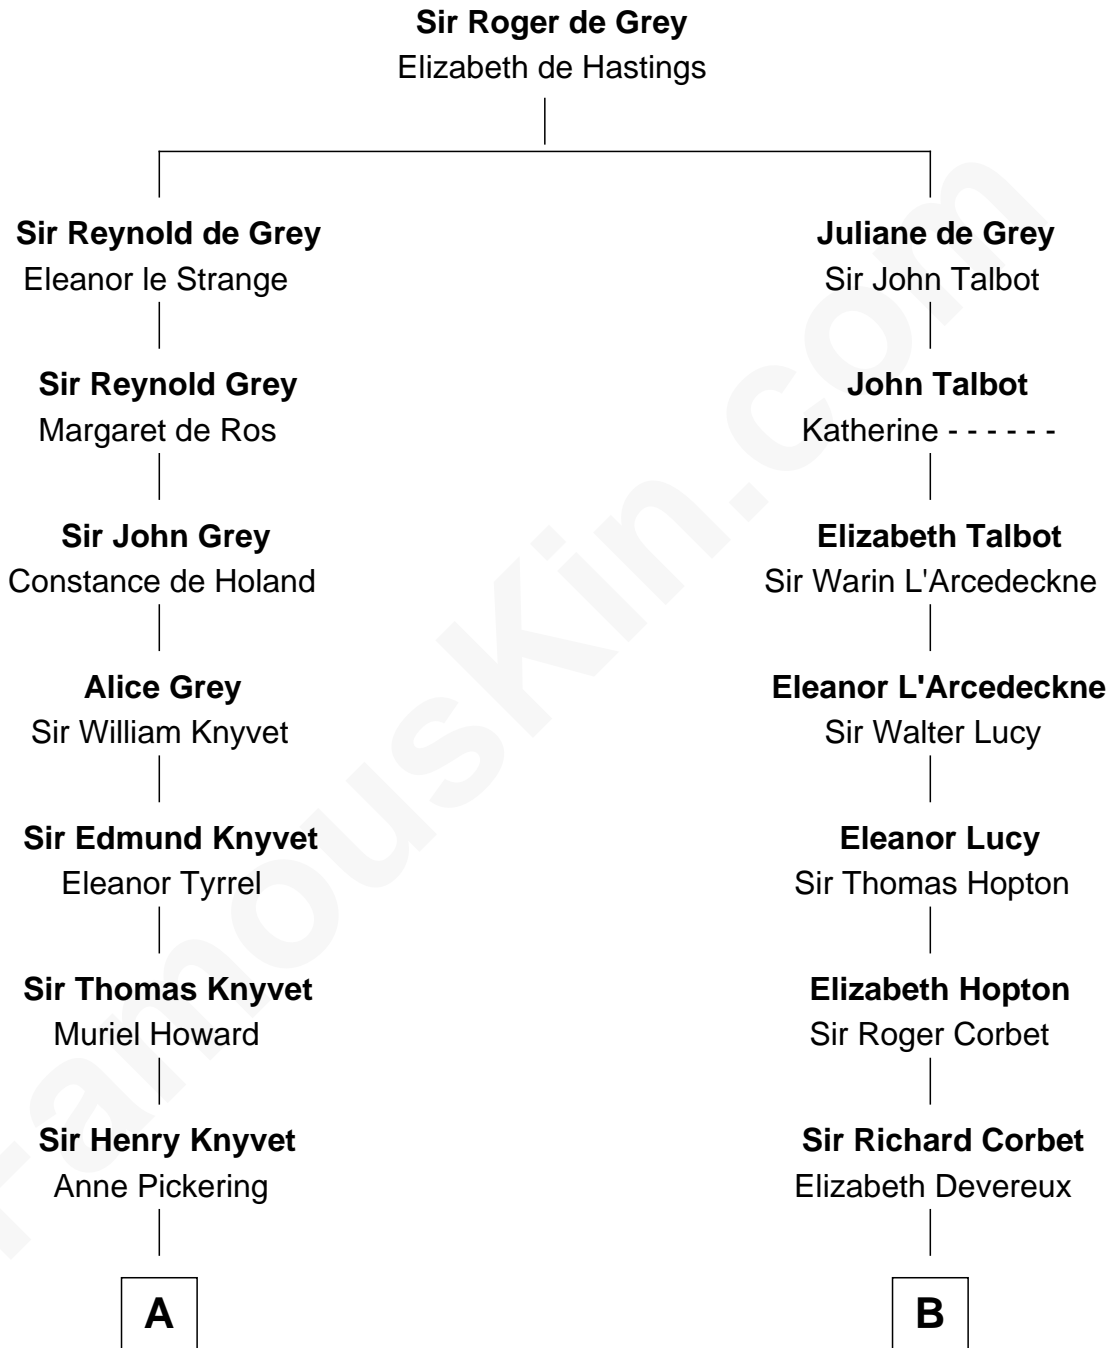

FamousKin.com Relationship Chart of

Tilda Swinton

Movie Actress

19th cousin of

Joan Fontaine

Movie Actress

C

Mariora Beatrice Evelyn Rochfort Alers-Hankey

Alan Henry Campbell Swinton

Sir John Swinton

Judith Balfour Killen

Tilda Swinton

Movie Actress

D

Margaret Letitia Molesworth

Charles Richard De Havilland