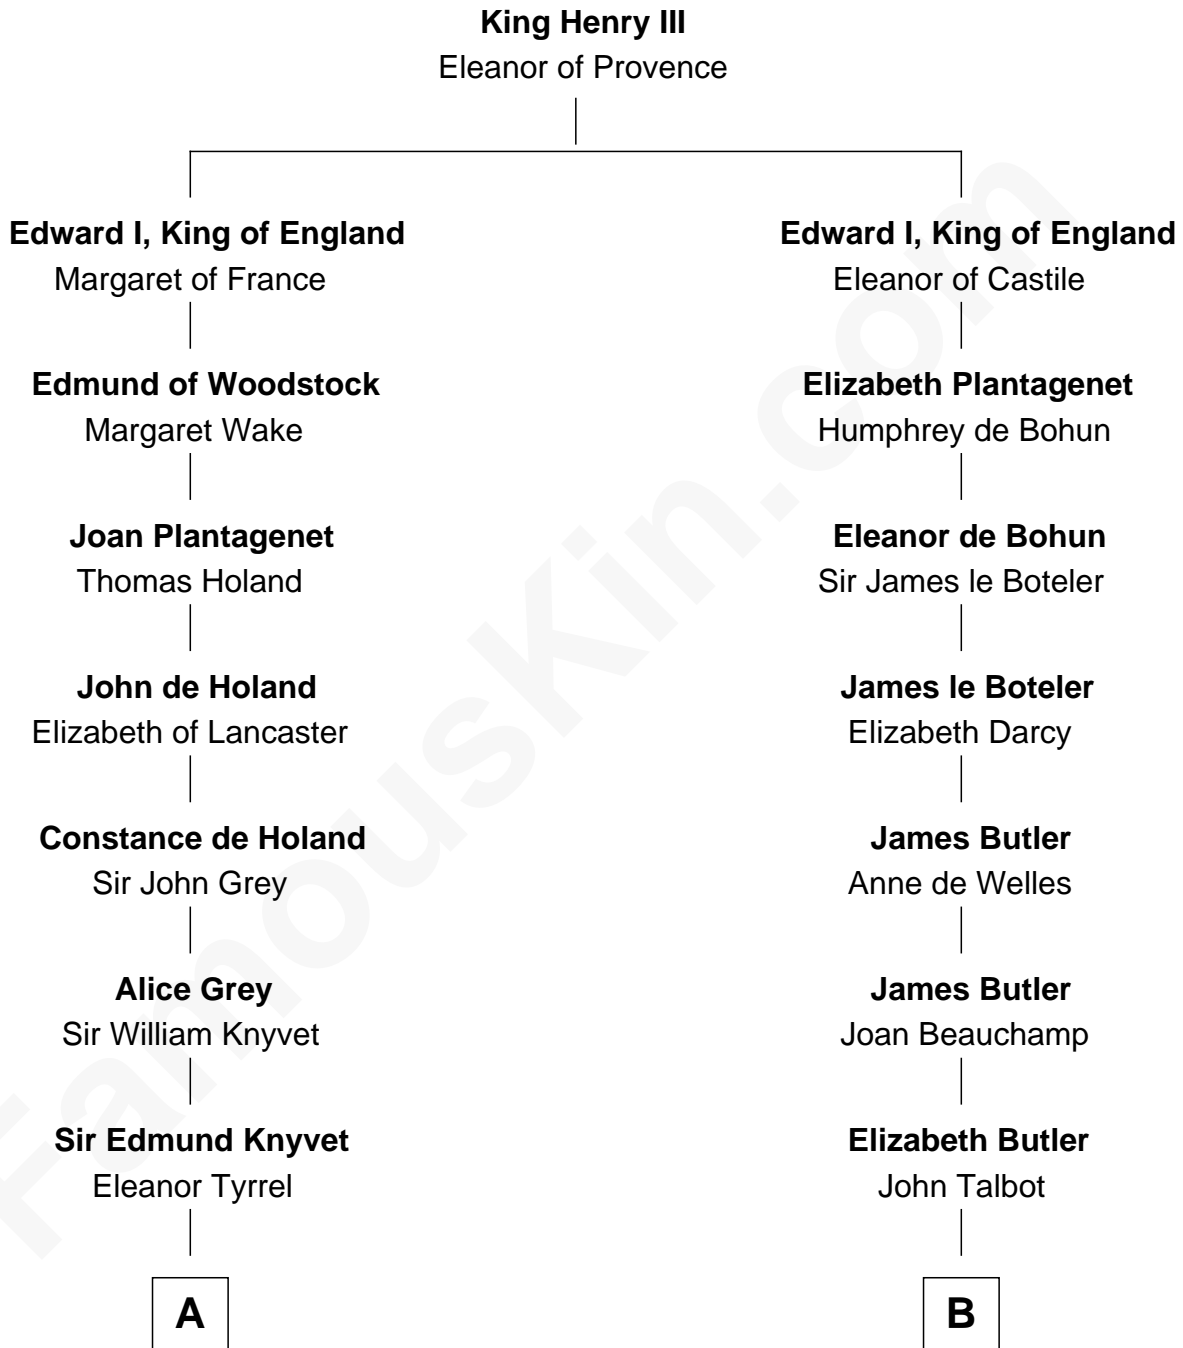

# FamousKin.com Relationship Chart of

**Tilda Swinton**

*Movie Actress*

20th cousin 1 time removed of

**Joan Fontaine**

*Movie Actress*

**C**

**Albany Fetherstonhaugh**

Evelyn Gertrude Astell

**Gertrude Clare Fetherstonhaugh**

Cecil George Herbert Alers-Hankey

**Mariora Beatrice Evelyn Rochfort Alers-Hankey**

Alan Henry Campbell Swinton

**Sir John Swinton**

Judith Balfour Killen

**Tilda Swinton**

*Movie Actress*

**D**

**John Molesworth**

Louise Tomkyns

**Margaret Letitia Molesworth**

Charles Richard De Havilland

**Walter Augustus De Havilland**