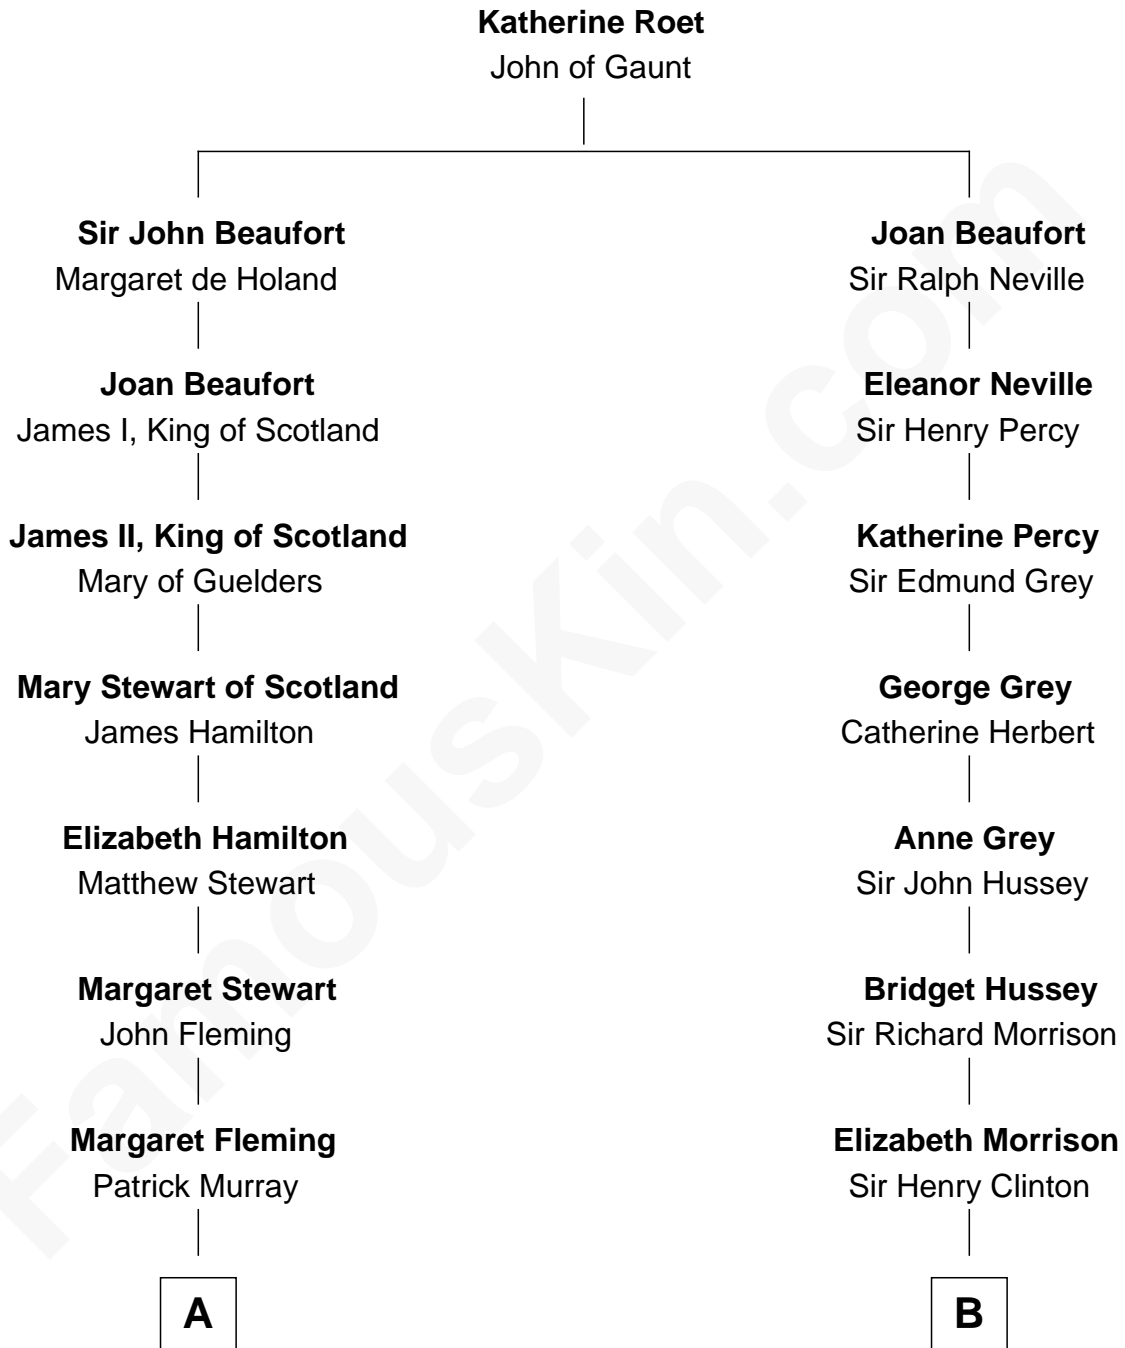

FamousKin.com
Relationship Chart of
Tilda Swinton
Movie Actress

11th cousin 9 times removed of
George Clinton
4th U.S. Vice President

C

George Sitwell Campbell Swinton

Elizabeth Ebsworth

Alan Henry Campbell Swinton

Mariora Beatrice Evelyn Rochfort Alers-Hankey

Sir John Swinton

Judith Balfour Killen

Tilda Swinton

Movie Actress

FamousKin.com