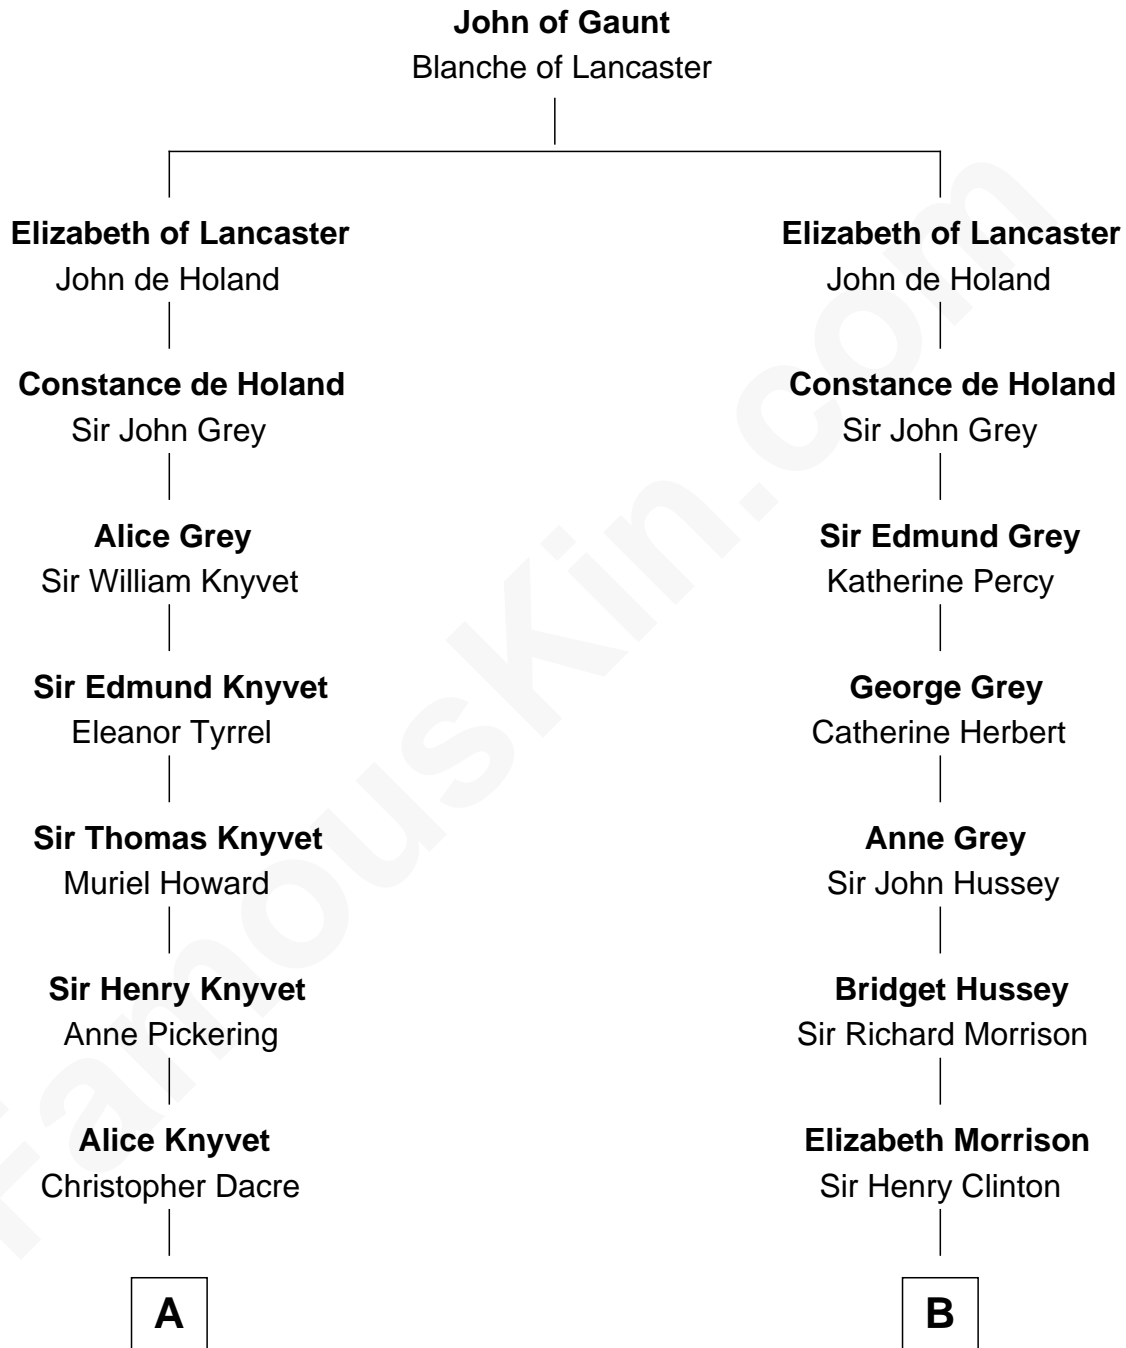

FamousKin.com Relationship Chart of

Tilda Swinton

Movie Actress

11th cousin 7 times removed of

George Clinton

4th U.S. Vice President

A

Henry Dacre
of Corby Salkeld

Timothy Fetherstonhaugh
Eliza Were Clarke

Albany Fetherstonhaugh
Evelyn Gertrude Astell

Gertrude Clare Fetherstonhaugh
Cecil George Herbert Alers-Hankey

Mariora Beatrice Evelyn Rochfort Alers-Hankey
Alan Henry Campbell Swinton