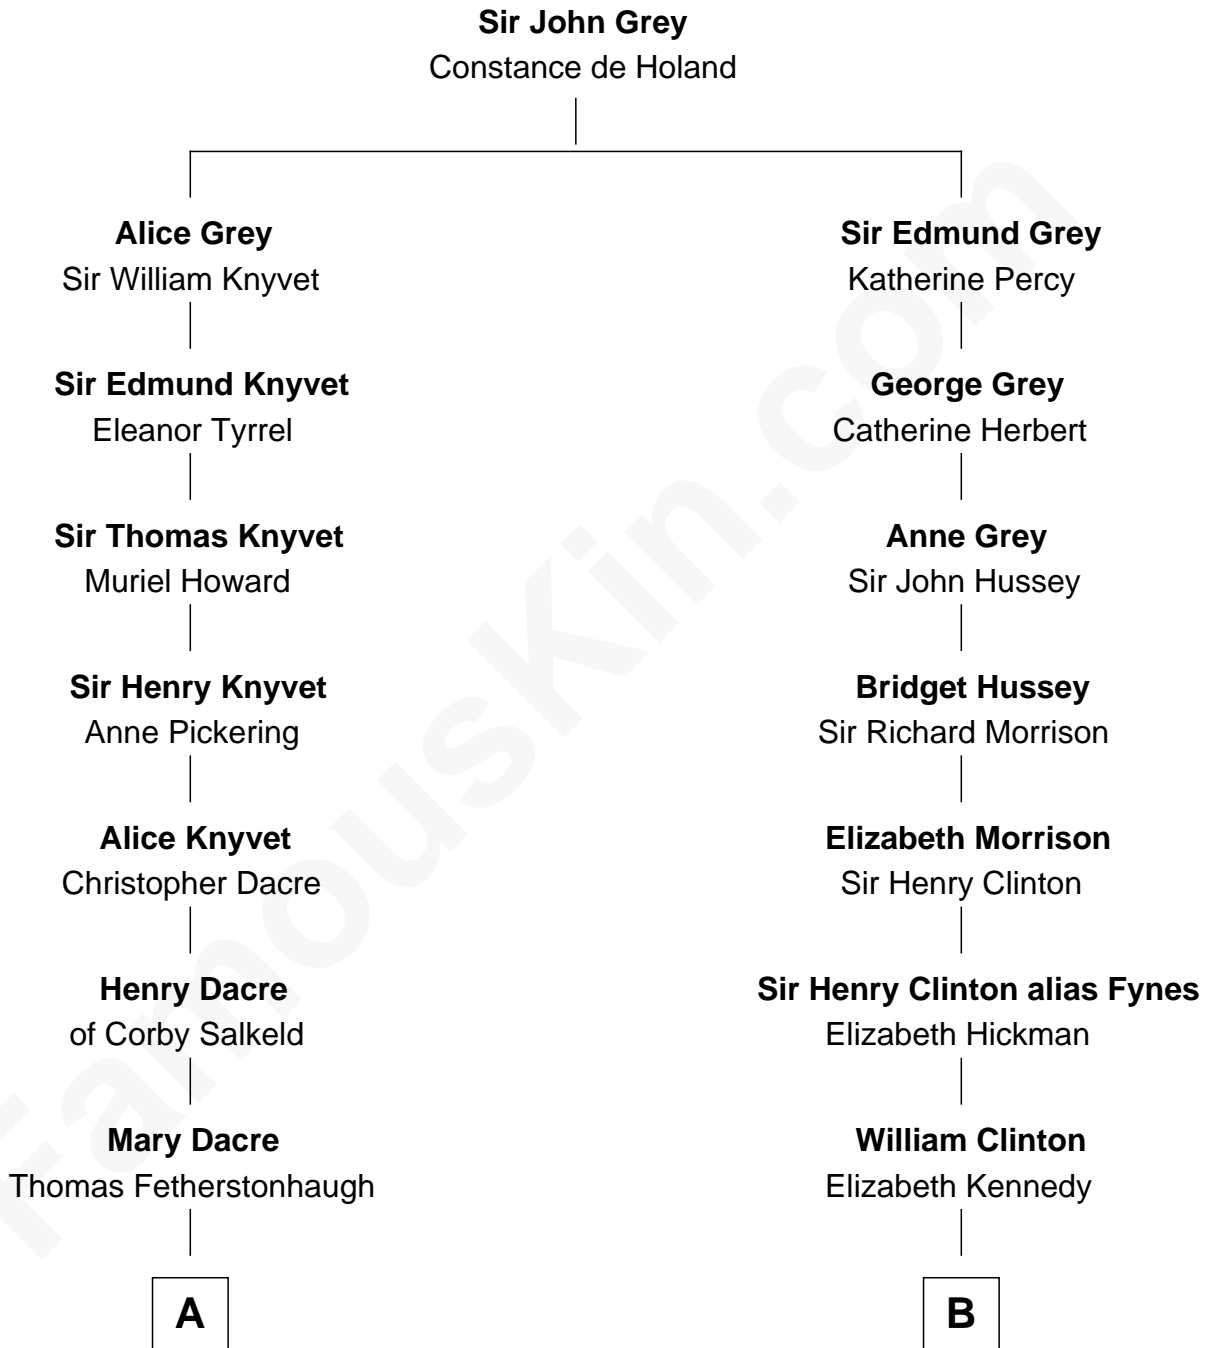

FamousKin.com Relationship Chart of

Tilda Swinton

Movie Actress

9th cousin 7 times removed of

George Clinton

4th U.S. Vice President

A

Timothy Fetherstonhaugh

Bridget Bellingham

Heneage Fetherstonhaugh

Joan Lydston

Joyce Fetherstonhaugh

Rev. Charles Smallwood

Charles Smallwood Fetherstonhaugh

Elizabeth Hartley

Timothy Fetherstonhaugh

Eliza Were Clarke

Albany Fetherstonhaugh

Evelyn Gertrude Astell

Gertrude Clare Fetherstonhaugh

Cecil George Herbert Alers-Hankey

Mariora Beatrice Evelyn Rochfort Alers-Hankey

Alan Henry Campbell Swinton

Sir John Swinton