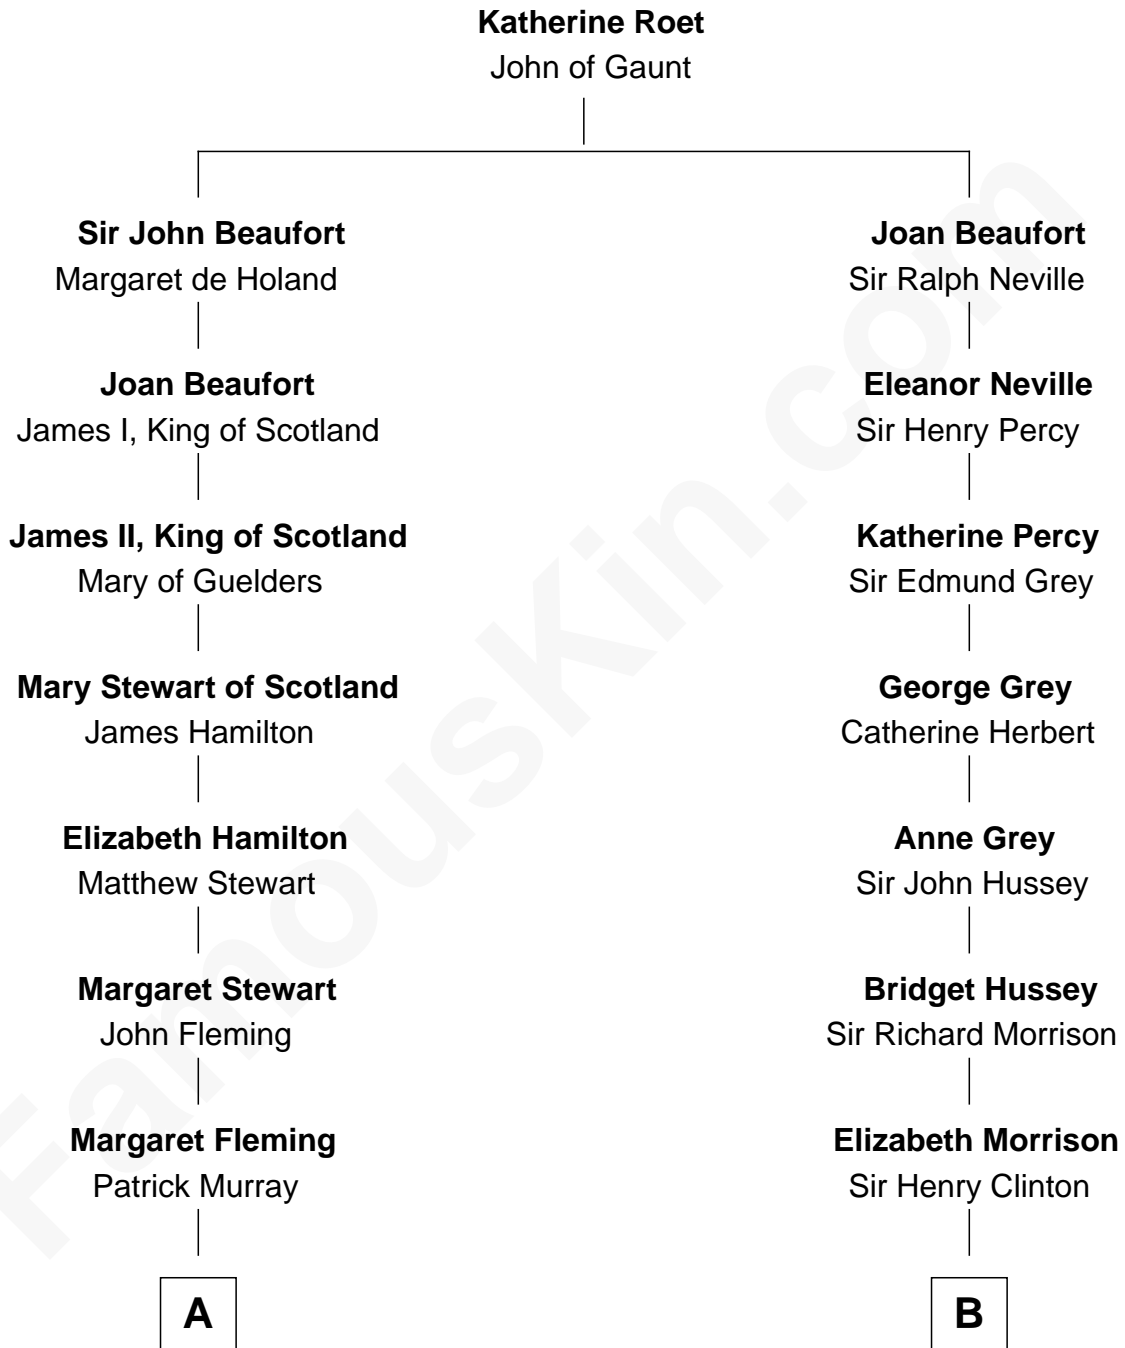

**FamousKin.com**  
**Relationship Chart of**  
**Tilda Swinton**  
*Movie Actress*

12th cousin 8 times removed of

**DeWitt Clinton**  
*6th Governor of New York*

**C**

George Sitwell Campbell Swinton

Elizabeth Ebsworth

Alan Henry Campbell Swinton

Mariora Beatrice Evelyn Rochfort Alers-Hankey

Sir John Swinton

Judith Balfour Killen

**Tilda Swinton**

*Movie Actress*

FamousKin.com