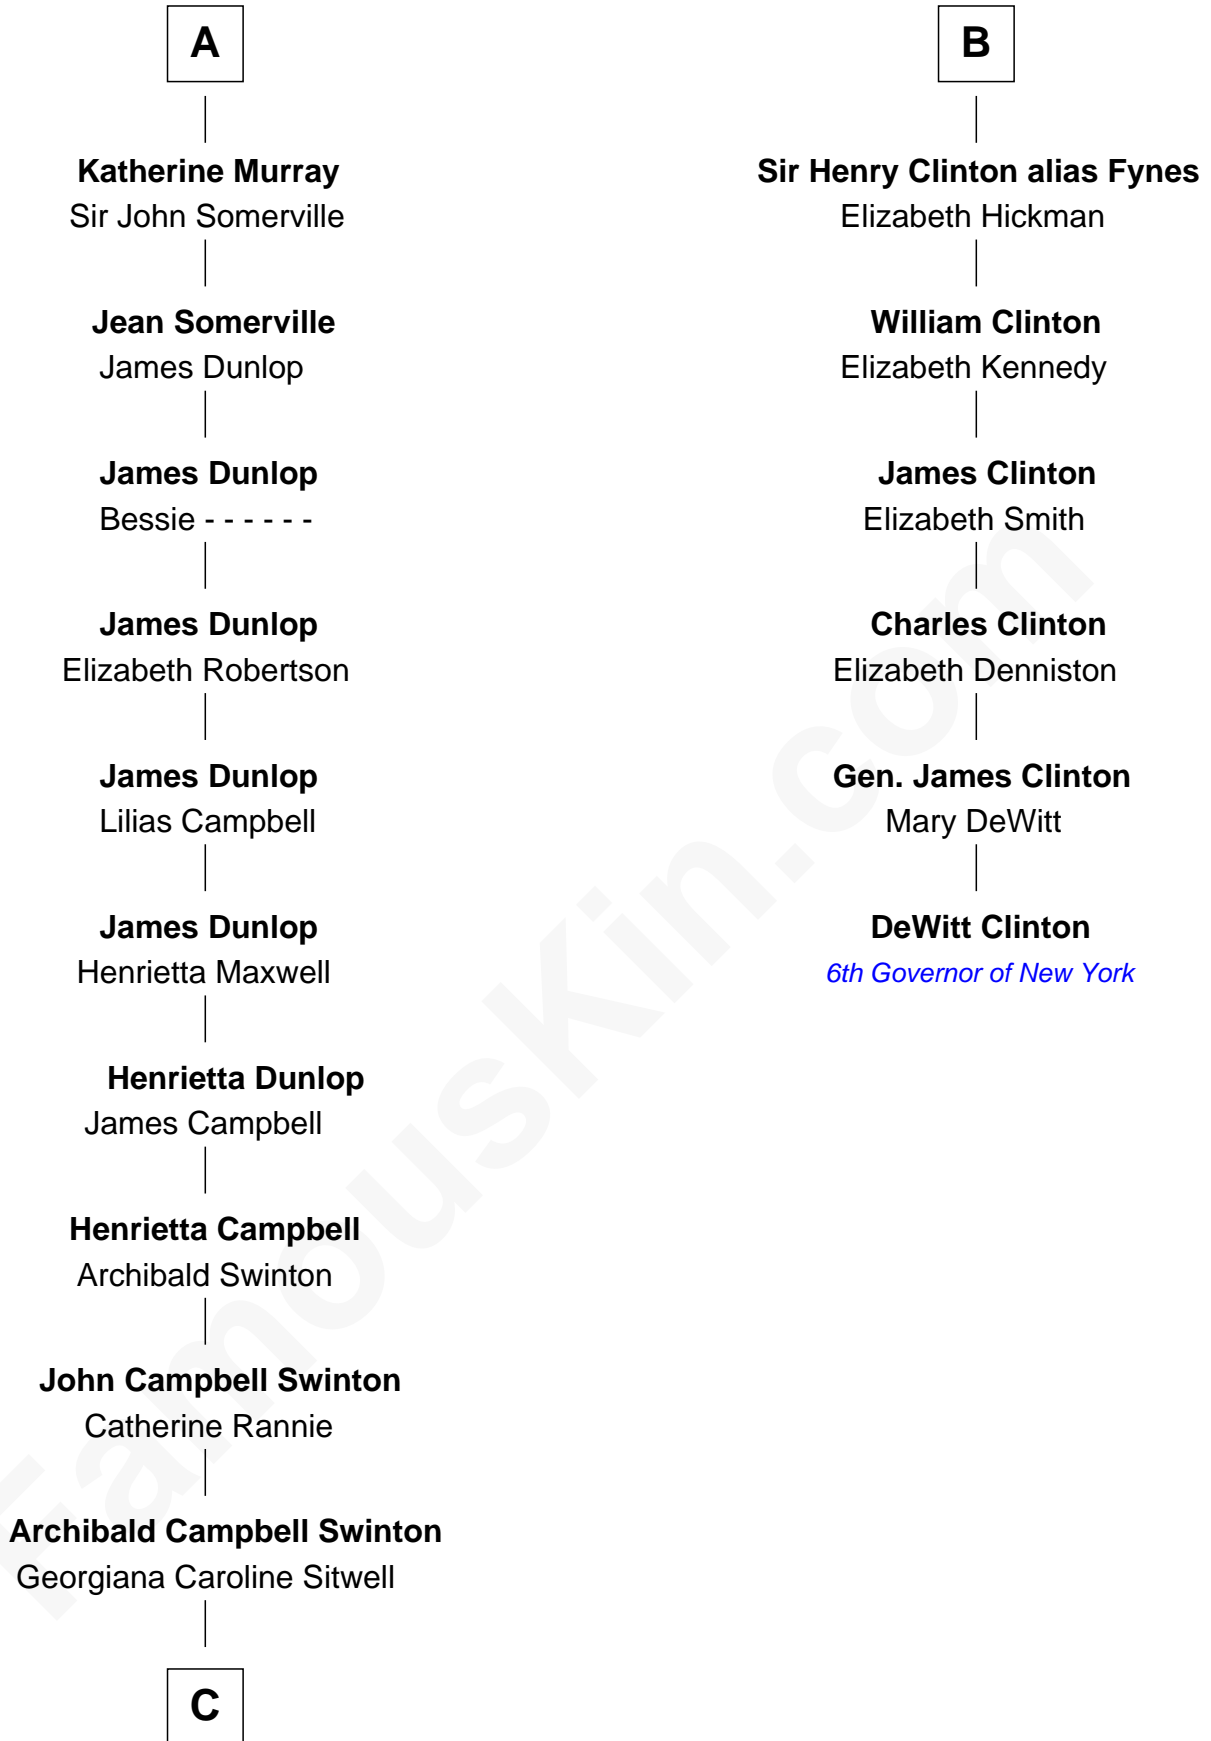

**FamousKin.com**  
**Relationship Chart of**  
**Tilda Swinton**  
*Movie Actress*

12th cousin 8 times removed of

**DeWitt Clinton**  
*6th Governor of New York*

**C**

George Sitwell Campbell Swinton

Elizabeth Ebsworth

Alan Henry Campbell Swinton

Mariora Beatrice Evelyn Rochfort Alers-Hankey

Sir John Swinton

Judith Balfour Killen

**Tilda Swinton**

*Movie Actress*

FamousKin.com