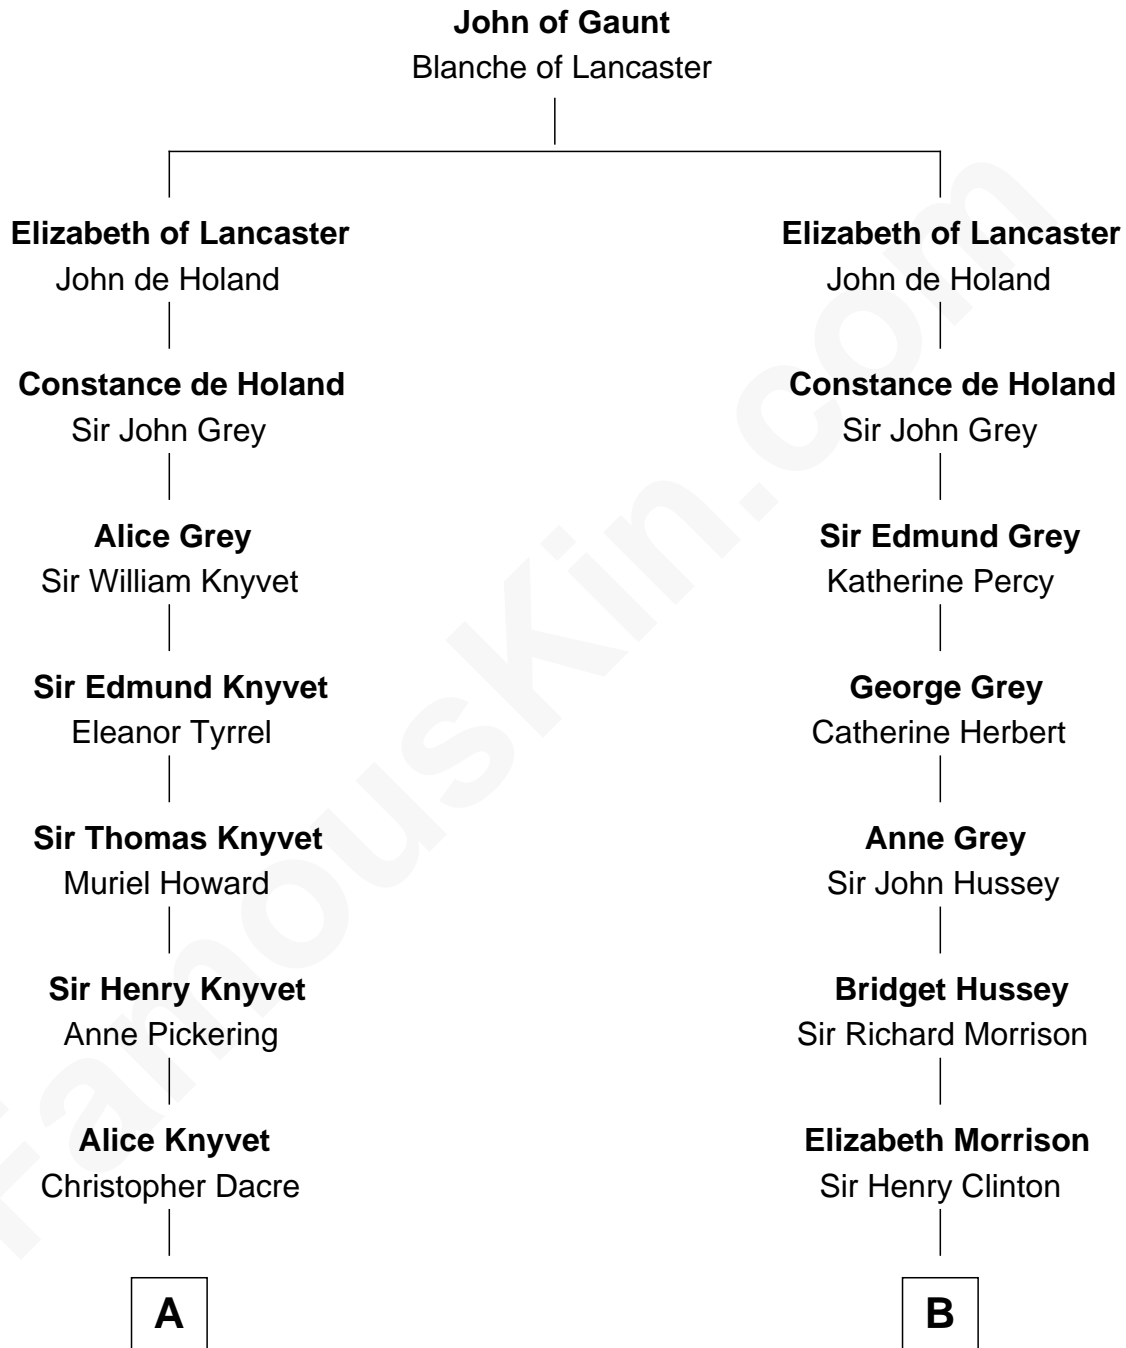

FamousKin.com Relationship Chart of

Tilda Swinton

Movie Actress

12th cousin 6 times removed of

DeWitt Clinton

6th Governor of New York

A

Henry Dacre
of Corby Salkeld

Timothy Fetherstonhaugh
Eliza Were Clarke

Albany Fetherstonhaugh
Evelyn Gertrude Astell

Gertrude Clare Fetherstonhaugh
Cecil George Herbert Alers-Hankey

Mariora Beatrice Evelyn Rochfort Alers-Hankey
Alan Henry Campbell Swinton