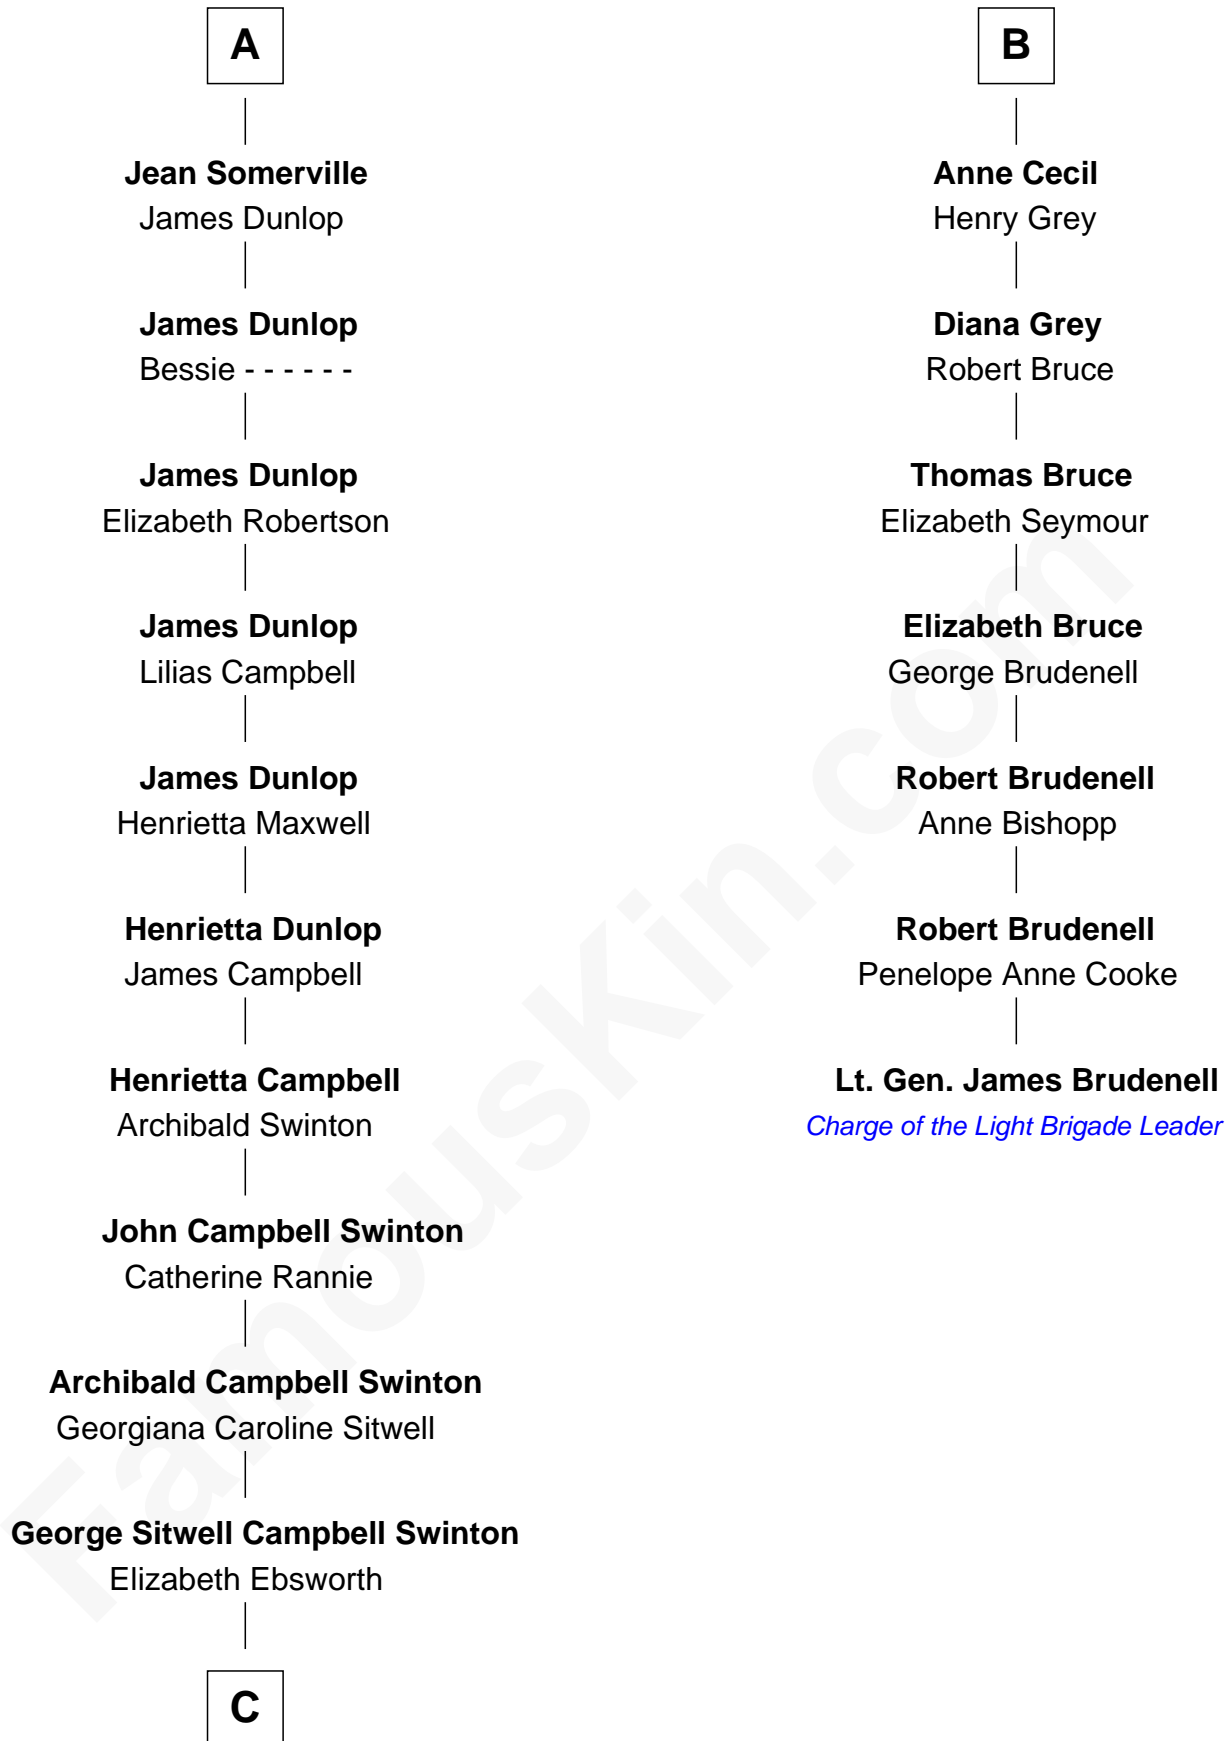

FamousKin.com
Relationship Chart of
Tilda Swinton
Movie Actress

13th cousin 6 times removed of

Lt. Gen. James Brudenell
Leader of the "Charge of the Light Brigade"

C

Alan Henry Campbell Swinton

Mariora Beatrice Evelyn Rochfort Alers-Hankey

Sir John Swinton

Judith Balfour Killen

Tilda Swinton

Movie Actress

FamousKin.com