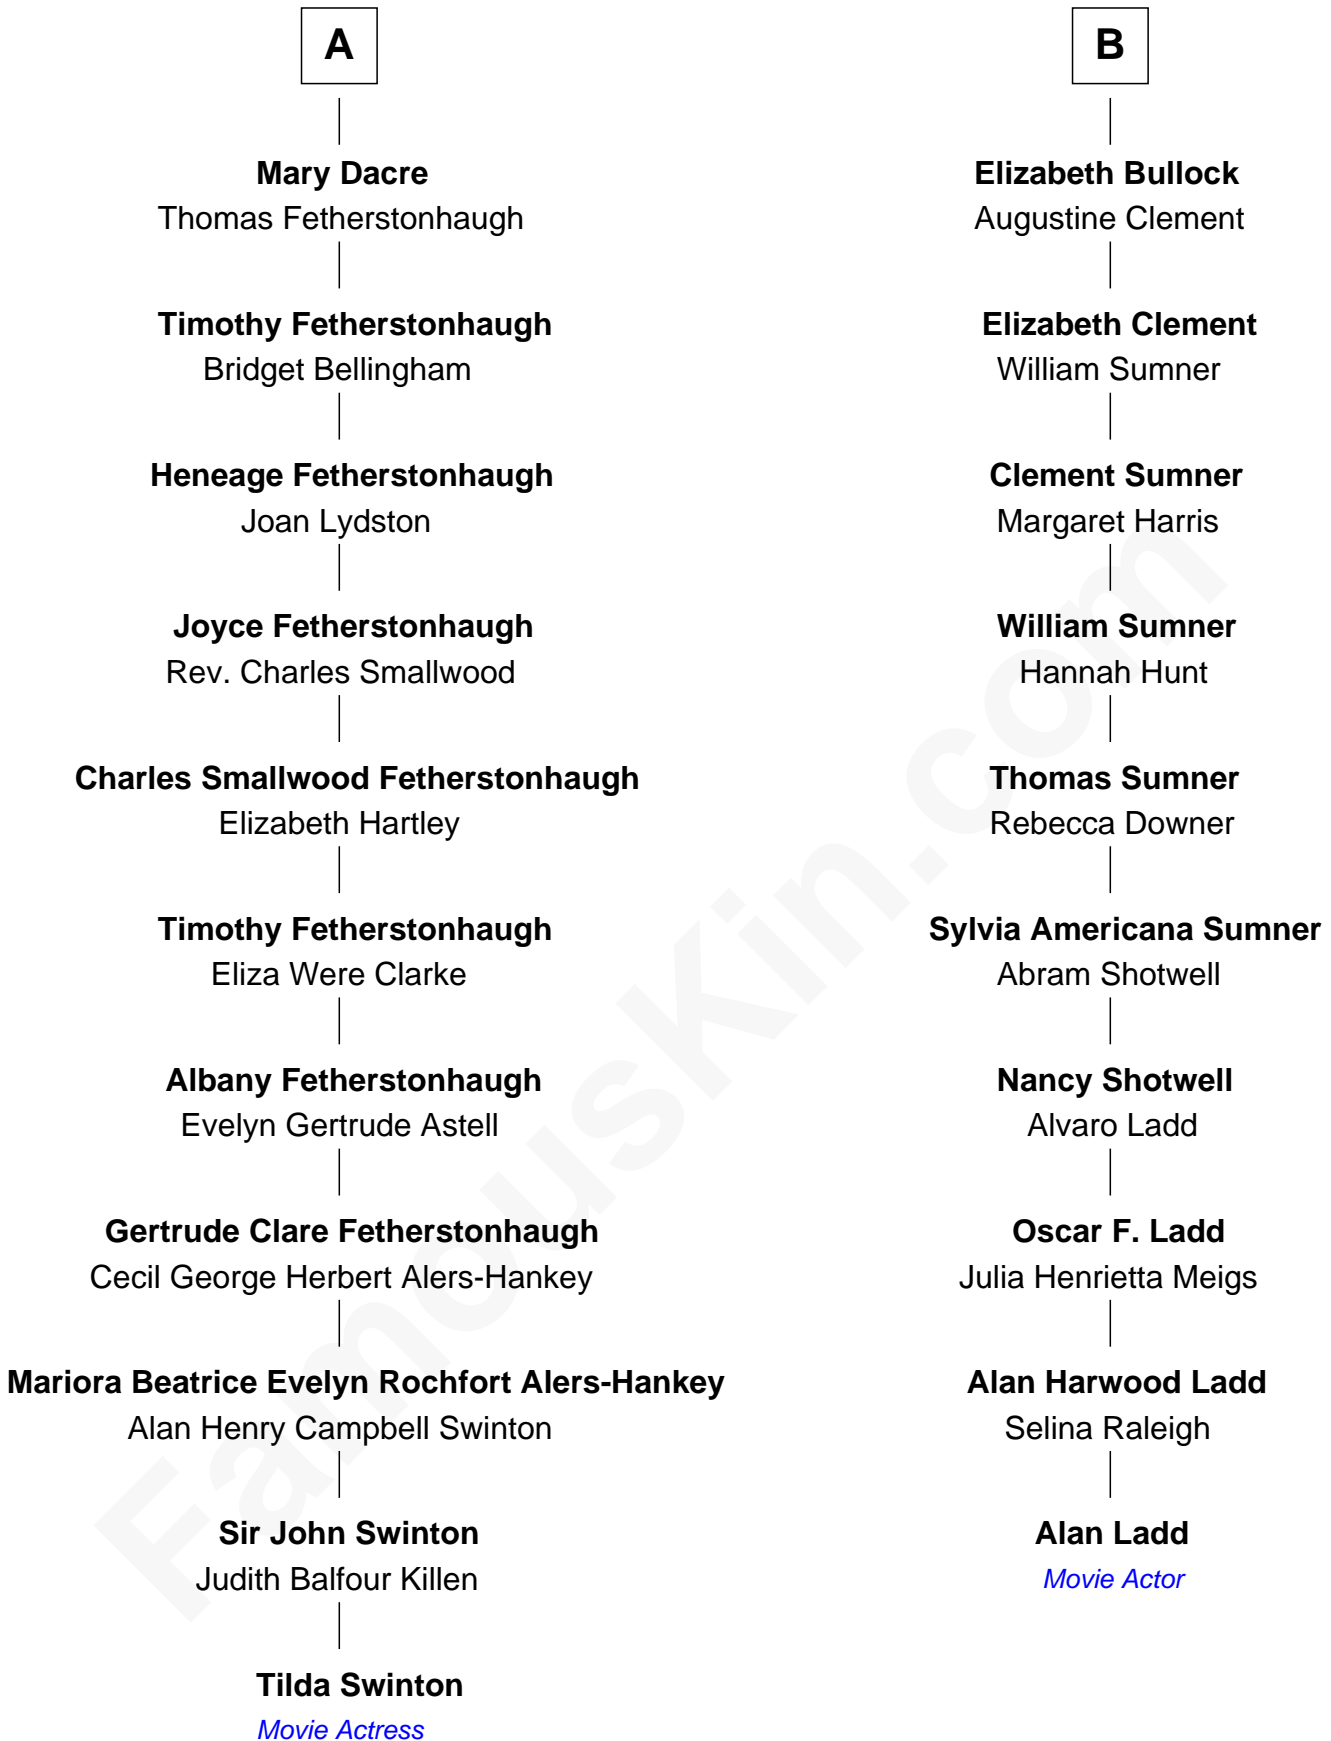

FamousKin.com Relationship Chart of

Tilda Swinton

Movie Actress

16th cousin 1 time removed of

Alan Ladd

Movie Actor

Sir John Howard

with wife
Alice Tendring

Muriel Howard
Sir Thomas Knyvet

Margaret Norreys
Gilbert Bullock

Sir Henry Knyvet
Anne Pickering

Thomas Bullock
Alice Kingsmill

Alice Knyvet
Christopher Dacre

Richard Bullock
Alice Berrington

Henry Dacre
of Corby Salkeld

William Bullock

A

B

Tilda Swinton photo by [Nicolas Genin](#) (CC BY-SA 2.0)