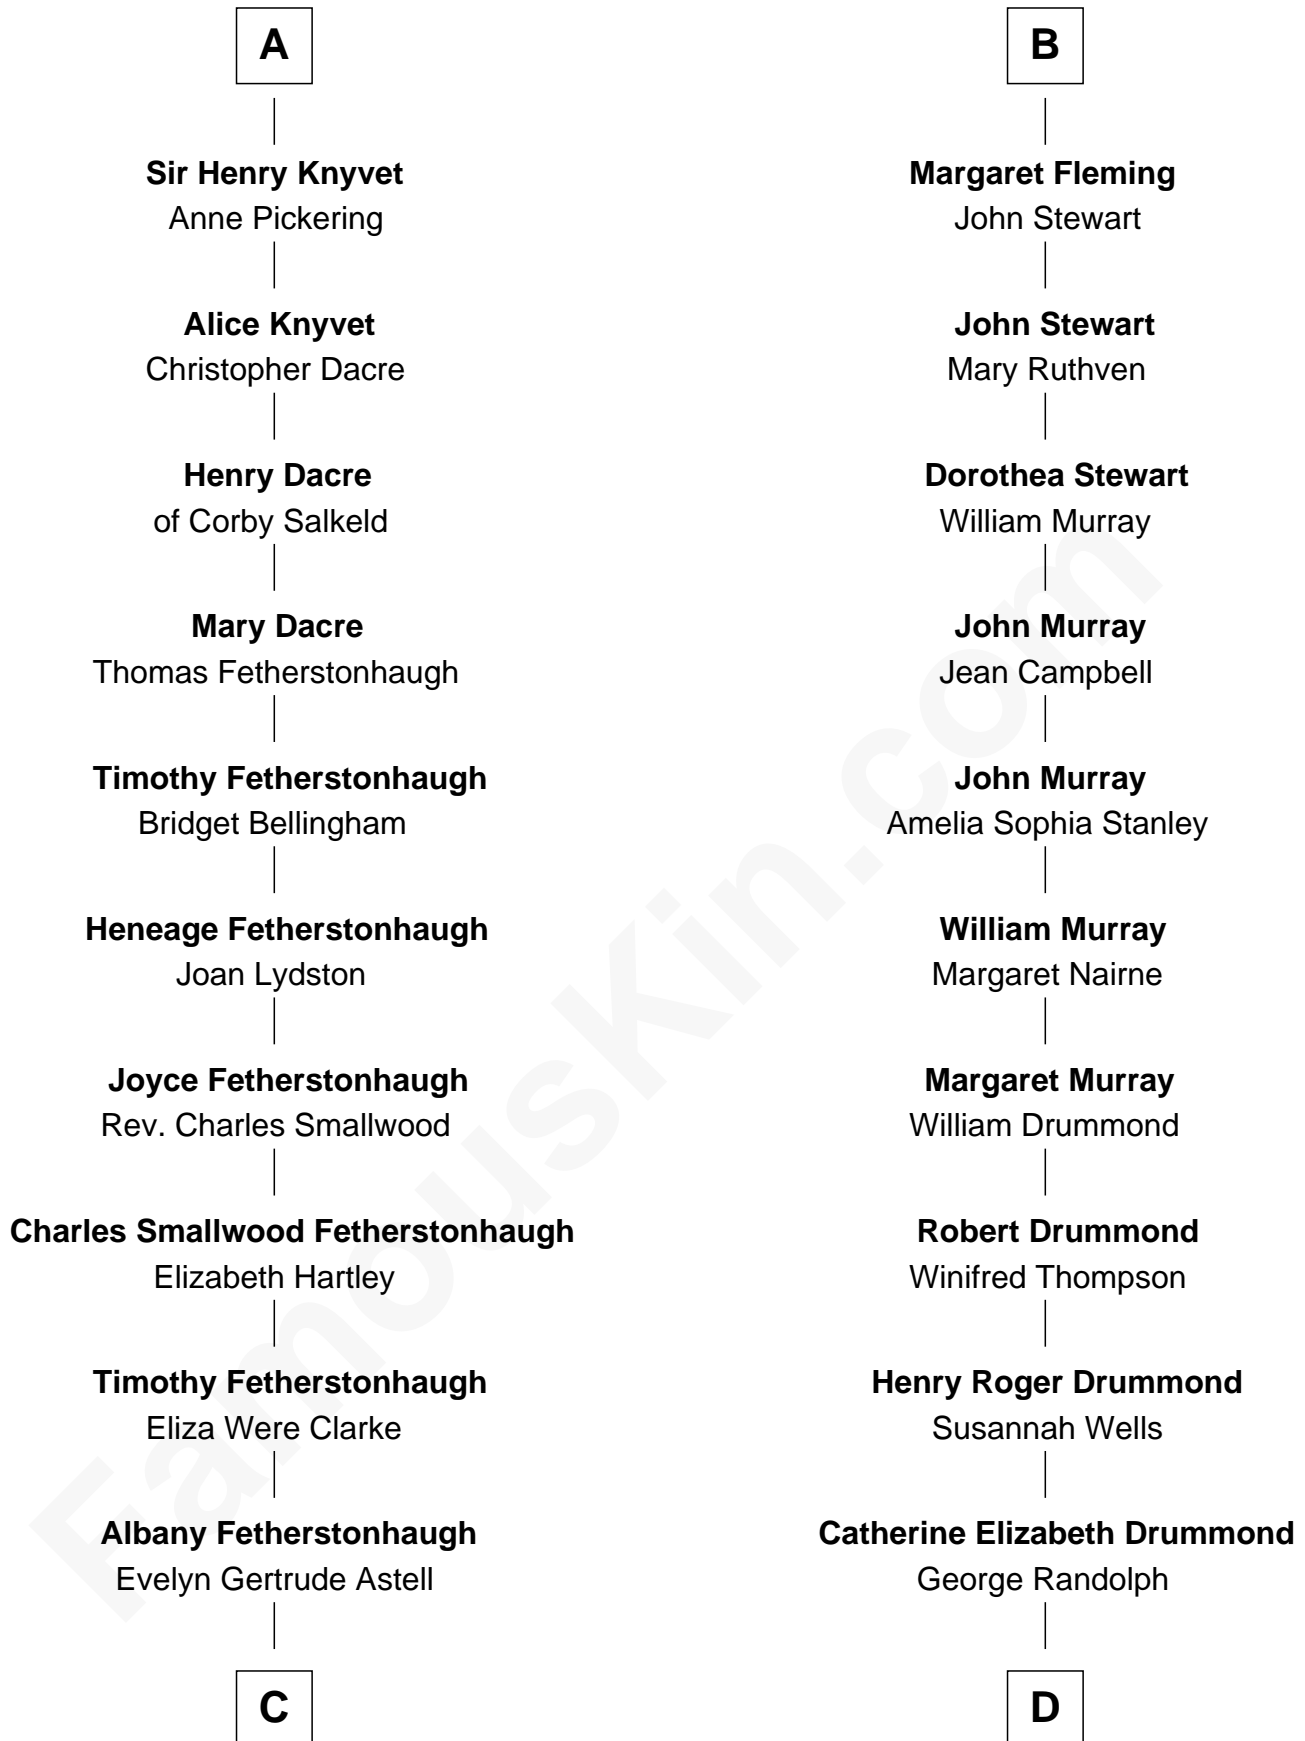

FamousKin.com Relationship Chart of

Tilda Swinton

Movie Actress

20th cousin 1 time removed of

Hugh Grant

Movie Actor

William III of Hainault

Jeanne of Valois

Philippa of Hainault
Edward III, King of England

John of Gaunt
Blanche of Lancaster

Elizabeth of Lancaster
John de Holand

Constance de Holand
Sir John Grey

Alice Grey
Sir William Knyvet

Sir Edmund Knyvet
Eleanor Tyrrel

Sir Thomas Knyvet
Muriel Howard

A

Philippa of Hainault
Edward III, King of England

John of Gaunt
Katherine Roet

Sir John Beaufort
Margaret de Holand

Joan Beaufort
Sir James Stewart

Sir James Stewart
Margaret - - - - -

Agnes Stewart
James IV, King of Scotland

Janet Stewart
Malcolm Fleming

B

C

Gertrude Clare Fetherstonhaugh
Cecil George Herbert Alers-Hankey

Matoria Beatrice Evelyn Rochfort Alers-Hankey
Alan Henry Campbell Swinton