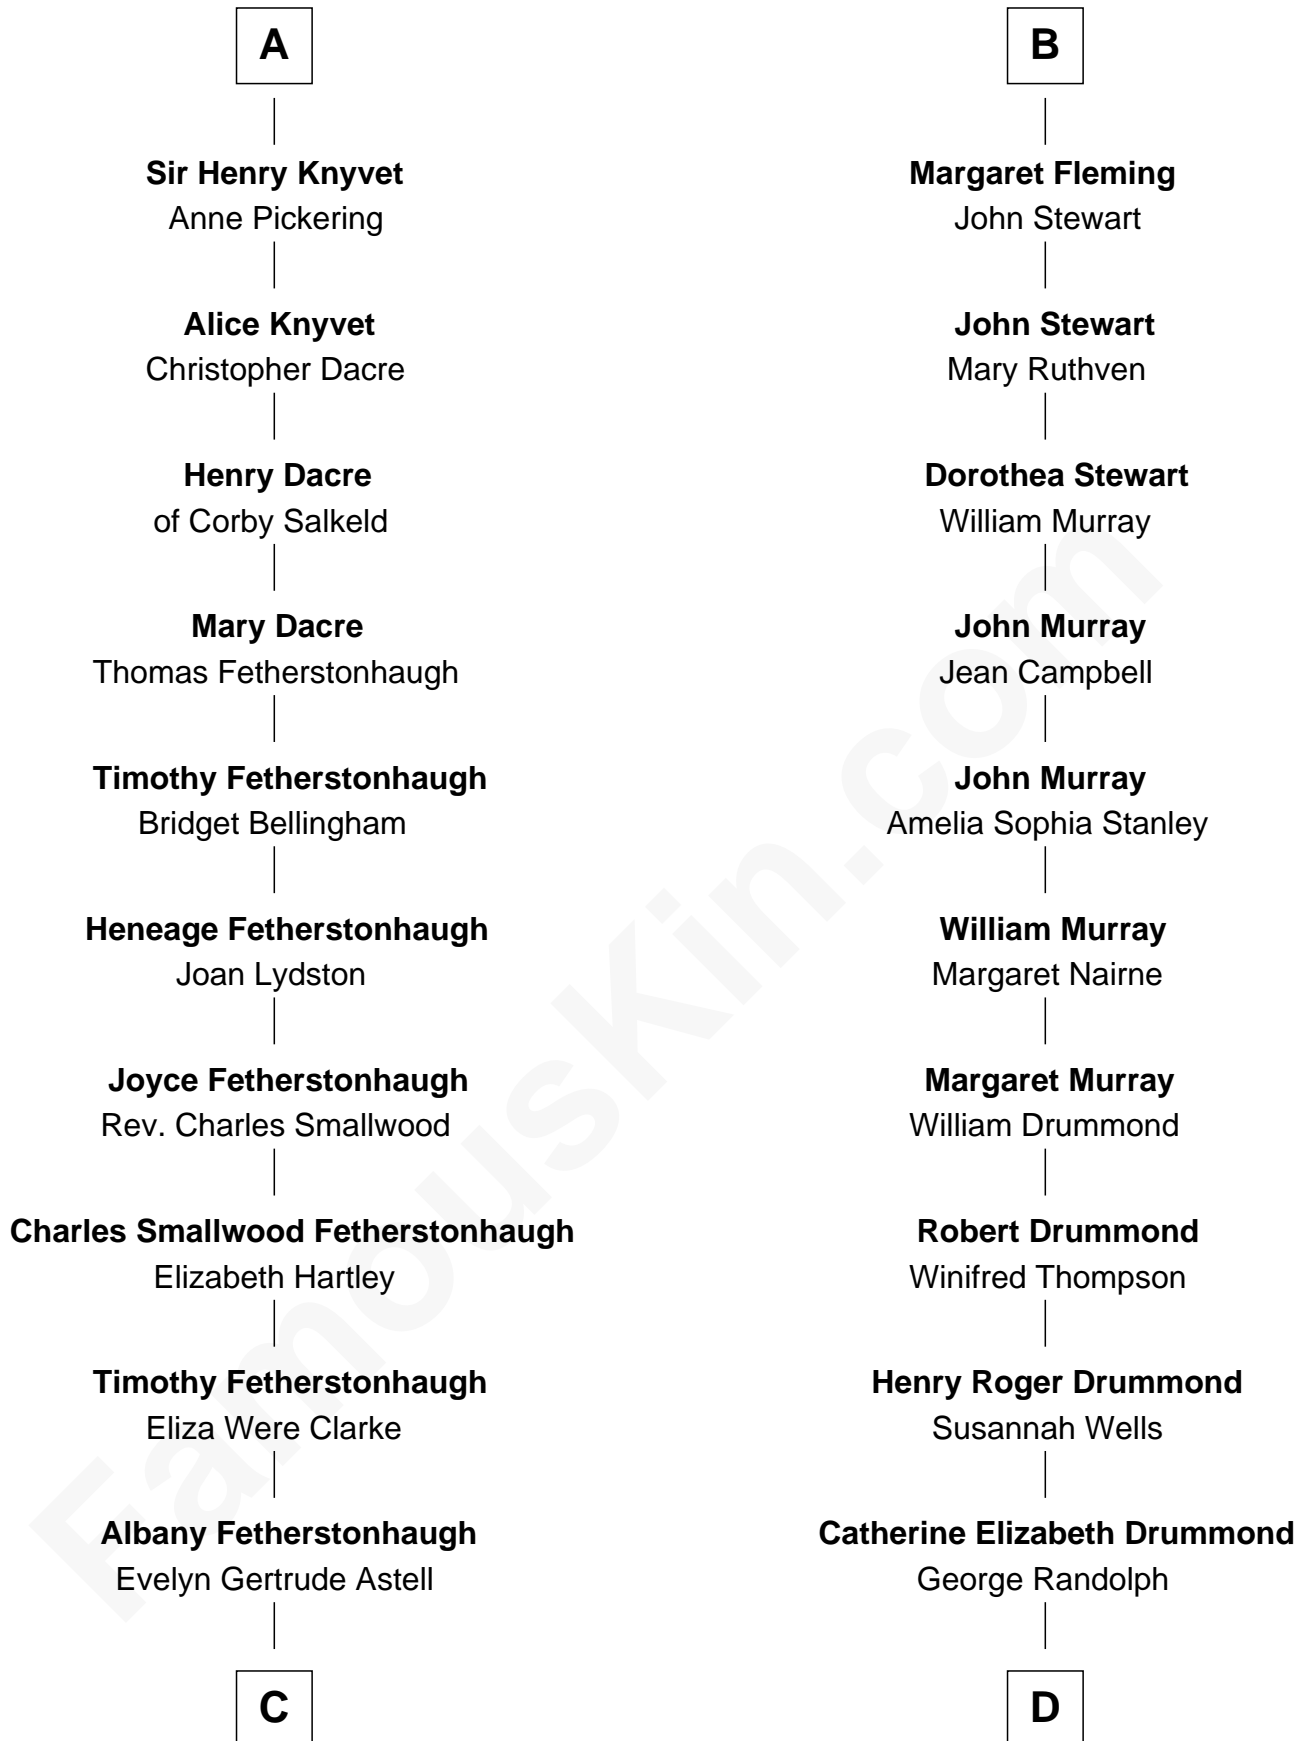

FamousKin.com Relationship Chart of

Tilda Swinton

Movie Actress

20th cousin 1 time removed of

Hugh Grant

Movie Actor

C

Gertrude Clare Fetherstonhaugh
Cecil George Herbert Alers-Hankey

Matoria Beatrice Evelyn Rochfort Alers-Hankey
Alan Henry Campbell Swinton

Sir John Swinton
Judith Balfour Killen

Tilda Swinton
Movie Actress

D

Cyril Randolph
Frances Selina Hervey

Felton George Randolph
Emily Margaret Nepean