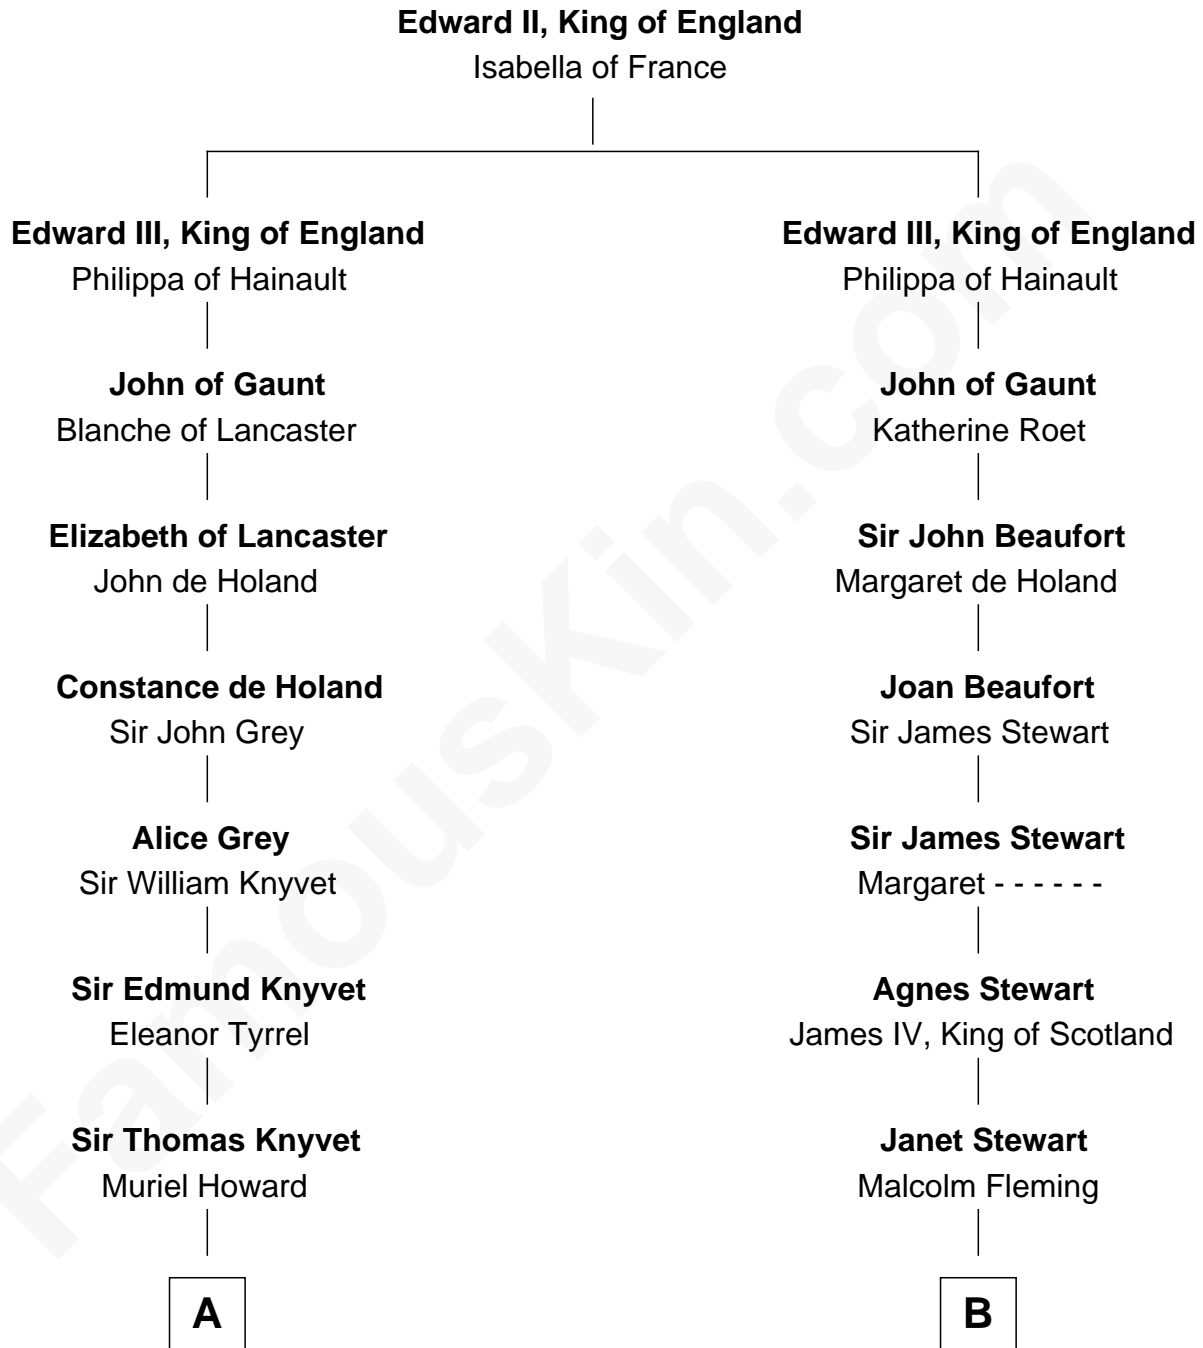

FamousKin.com Relationship Chart of

Tilda Swinton

Movie Actress

20th cousin 1 time removed of

Hugh Grant

Movie Actor

C

Gertrude Clare Fetherstonhaugh
Cecil George Herbert Alers-Hankey

Matoria Beatrice Evelyn Rochfort Alers-Hankey
Alan Henry Campbell Swinton

Sir John Swinton
Judith Balfour Killen

Tilda Swinton
Movie Actress

D

Cyril Randolph
Frances Selina Hervey

Felton George Randolph
Emily Margaret Nepean