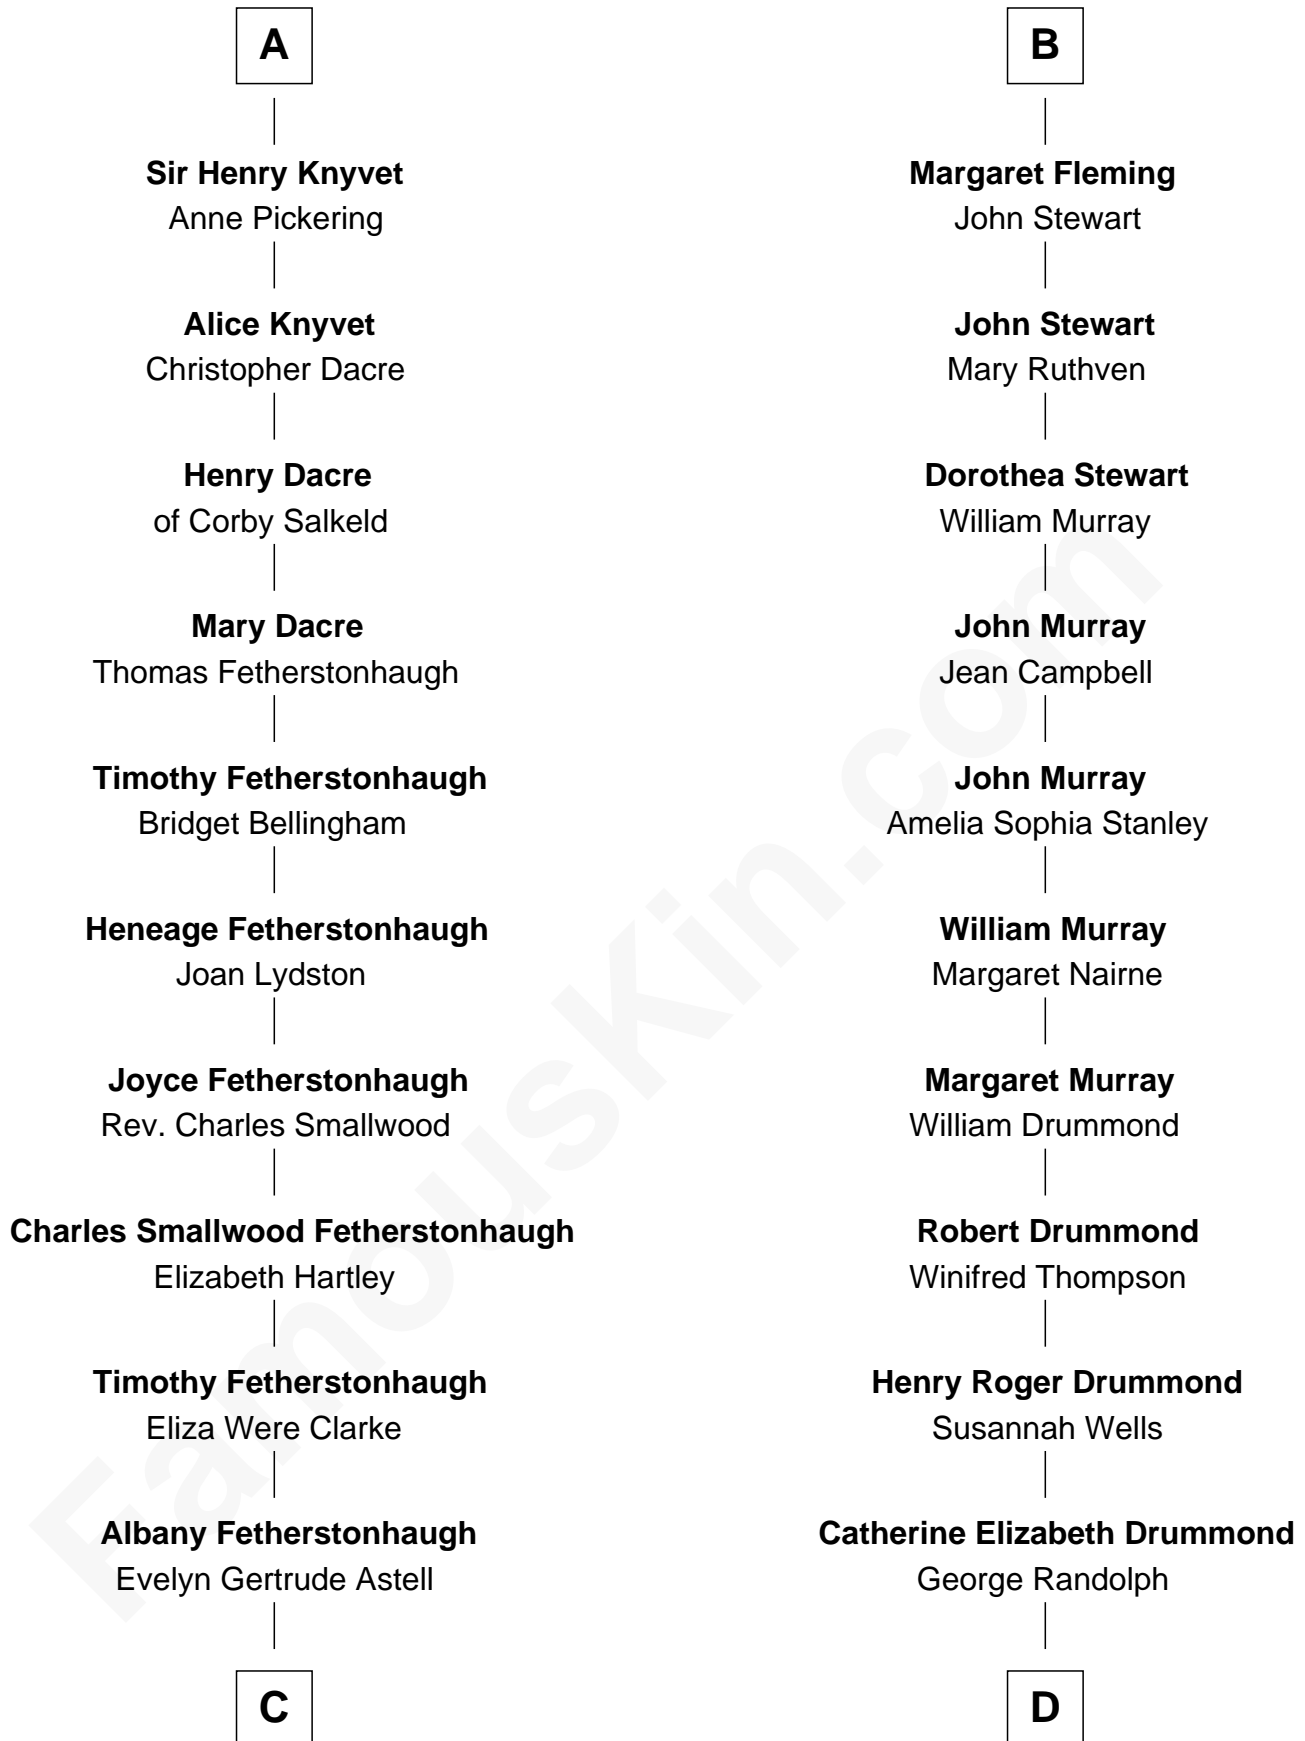

FamousKin.com Relationship Chart of

Tilda Swinton

Movie Actress

20th cousin 1 time removed of

Hugh Grant

Movie Actor

Edmund Fitzalan

Alice de Warenne

C

Gertrude Clare Fetherstonhaugh
Cecil George Herbert Alers-Hankey

Matoria Beatrice Evelyn Rochfort Alers-Hankey
Alan Henry Campbell Swinton

Sir John Swinton
Judith Balfour Killen

Tilda Swinton
Movie Actress