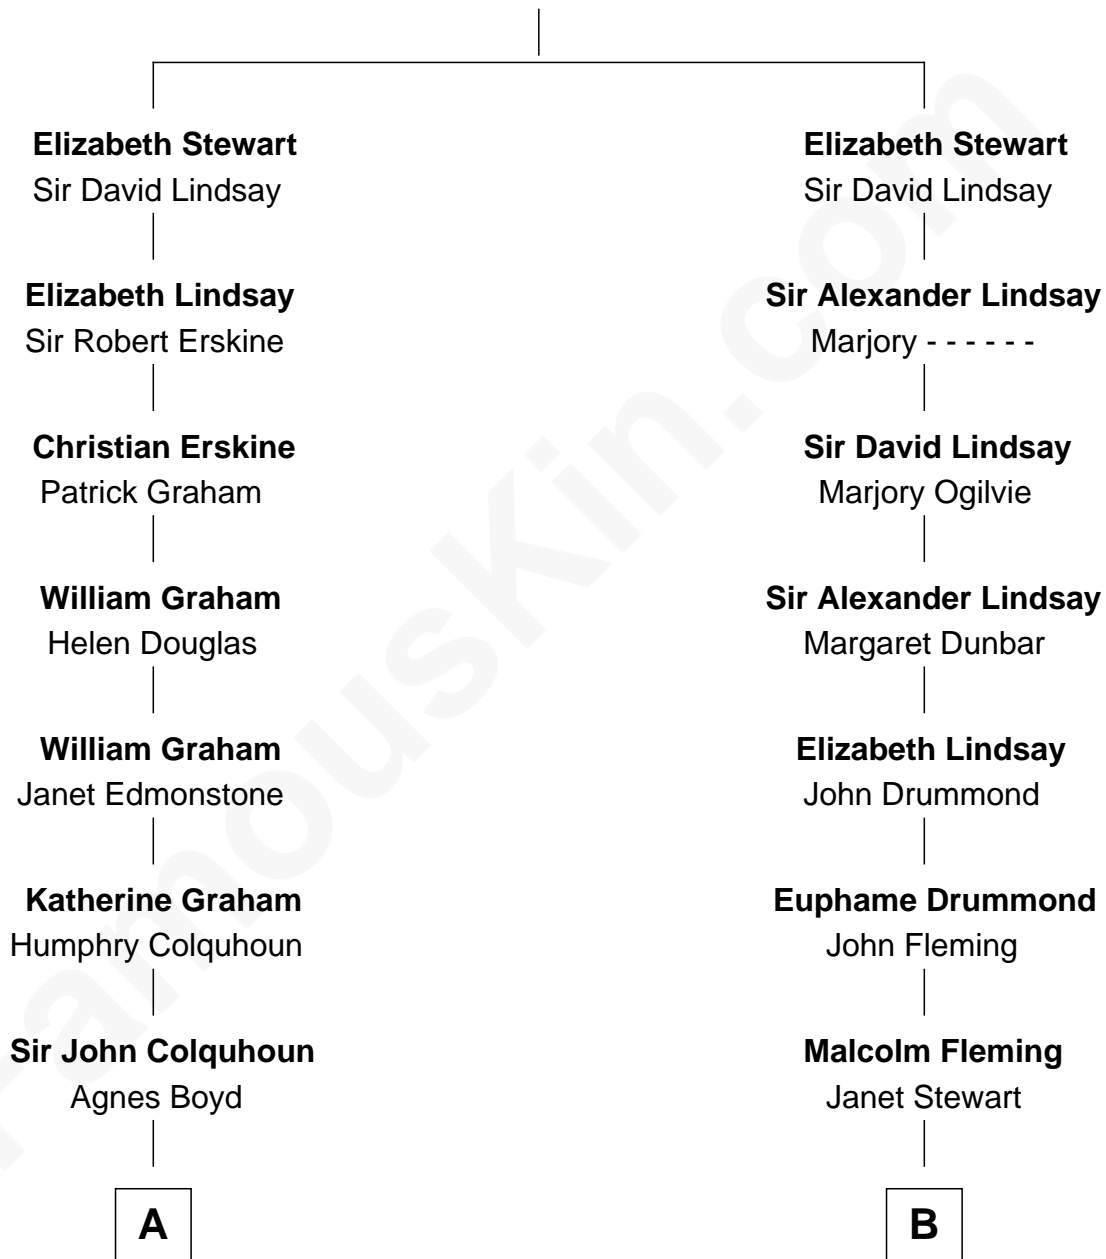

FamousKin.com Relationship Chart of

Tilda Swinton

Movie Actress

20th cousin 1 time removed of

Hugh Grant

Movie Actor

Euphemia of Ross
Robert II, King of Scotland

C

George Sitwell Campbell Swinton

Elizabeth Ebsworth

Alan Henry Campbell Swinton

Mariora Beatrice Evelyn Rochfort Alers-Hankey

Sir John Swinton

Judith Balfour Killen

Tilda Swinton

Movie Actress