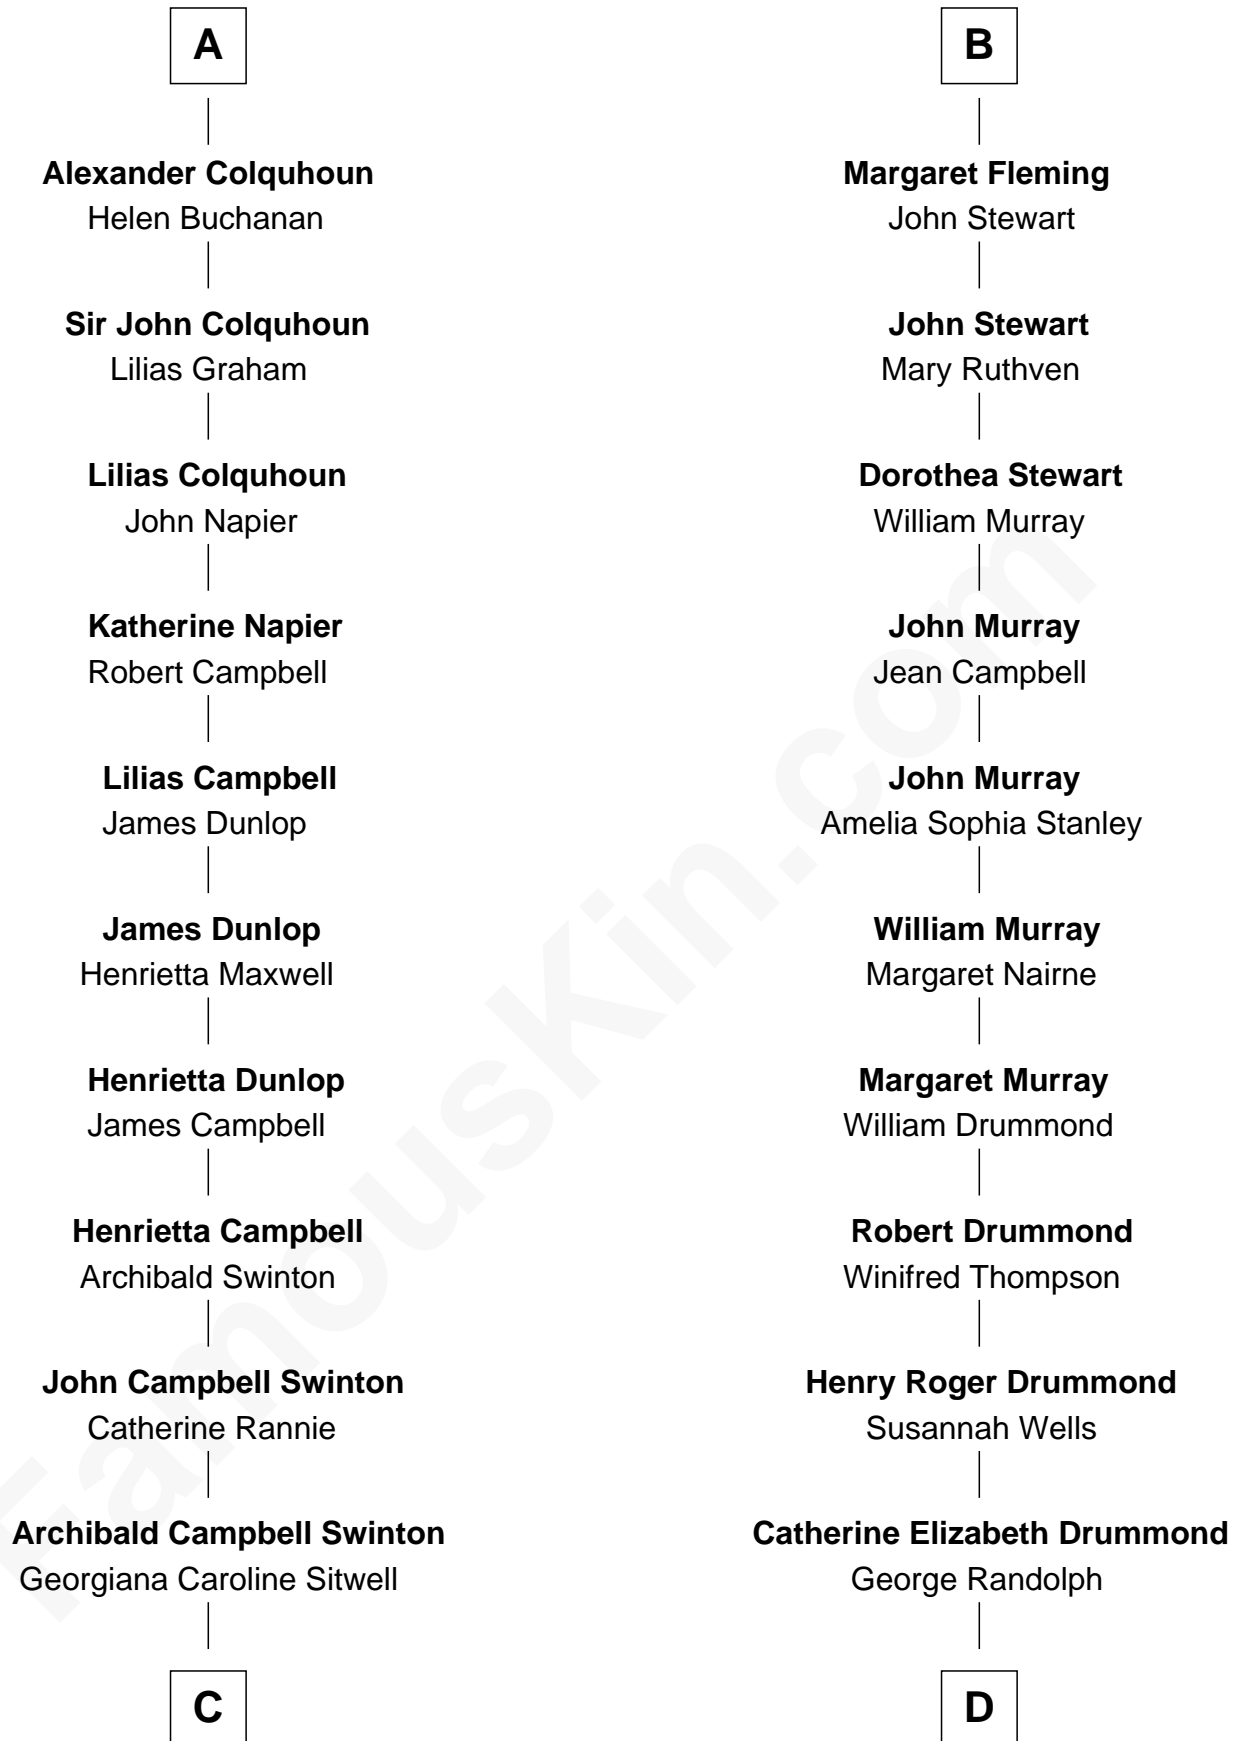

FamousKin.com Relationship Chart of

Tilda Swinton

Movie Actress

20th cousin 1 time removed of

Hugh Grant

Movie Actor

Euphemia of Ross
Robert II, King of Scotland

C

George Sitwell Campbell Swinton

Elizabeth Ebsworth

Alan Henry Campbell Swinton

Mariora Beatrice Evelyn Rochfort Alers-Hankey

Sir John Swinton

Judith Balfour Killen

Tilda Swinton

Movie Actress