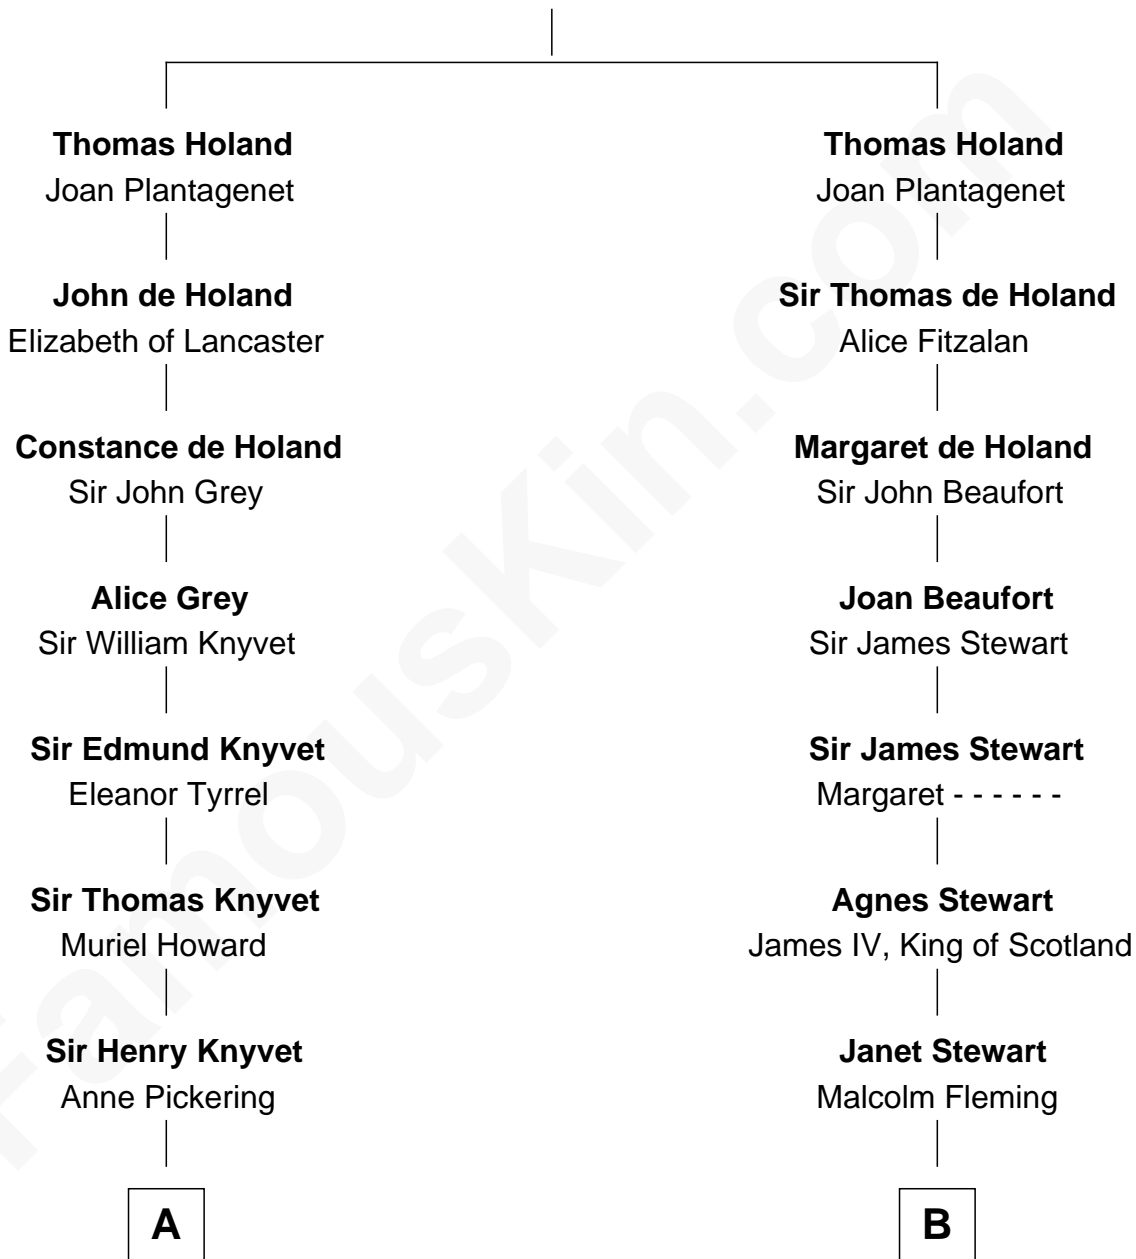

# FamousKin.com Relationship Chart of

**Tilda Swinton**

*Movie Actress*

19th cousin 2 times removed of

**Hugh Grant**

*Movie Actor*

**Sir Robert de Holland**

Maude la Zouche

**C**

**Mariora Beatrice Evelyn Rochfort Alers-Hankey**

Alan Henry Campbell Swinton

**Sir John Swinton**

Judith Balfour Killen

**Tilda Swinton**

*Movie Actress*

**D**