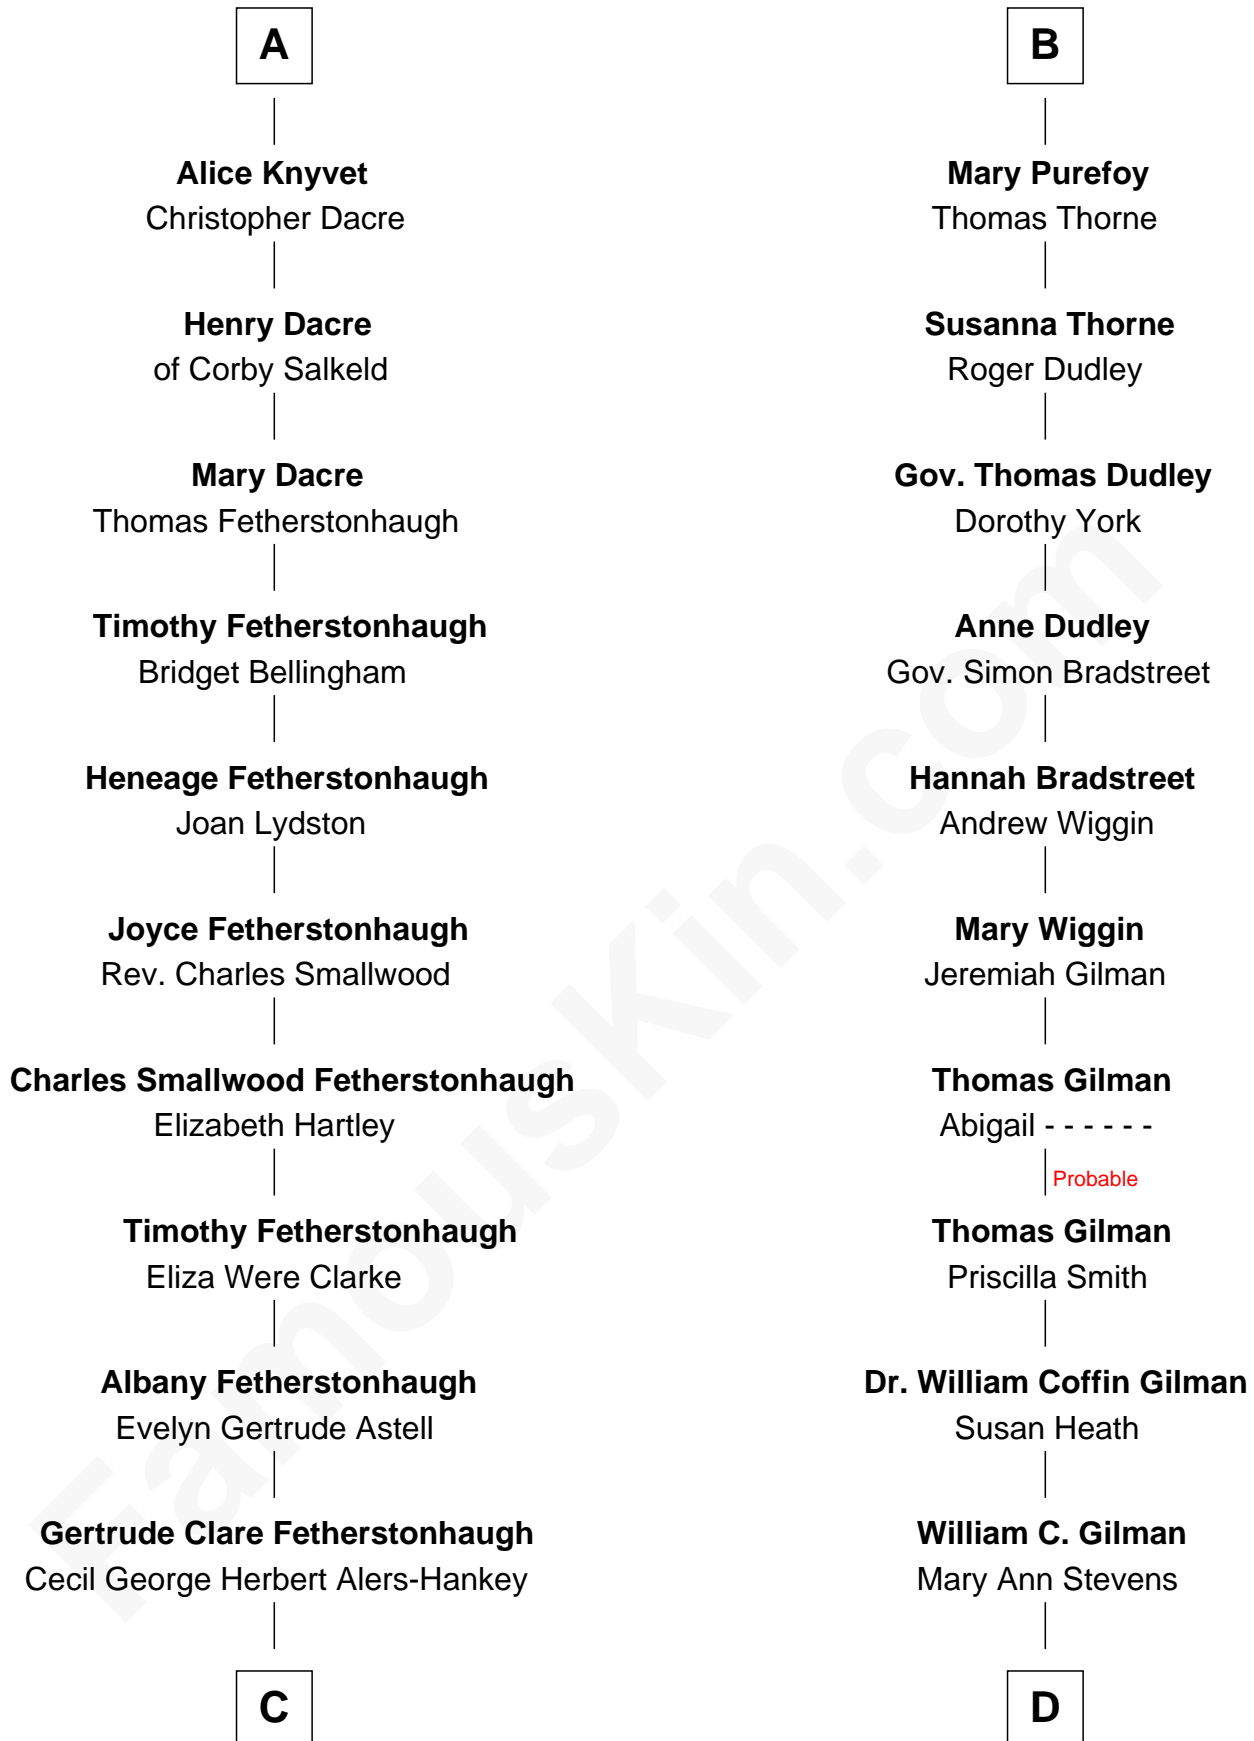

FamousKin.com Relationship Chart of

Tilda Swinton

Movie Actress

19th cousin 1 time removed of

George Hamilton

TV and Movie Actor

Sir John Howard

Alice de Bois

Sir Robert Howard

Margaret de Scales

Sir John Howard

Alice Tendring

Sir Robert Howard

Margaret Mowbray

Sir John Howard

Katherine Moleyns

John Denton

Alice Denton

Nicholas Purefoy

Edward Purefoy

Anne Fettiplace

B

C

Mariora Beatrice Evelyn Rochfort Alers-Hankey

Alan Henry Campbell Swinton

Sir John Swinton

Judith Balfour Killen

Tilda Swinton

Movie Actress

D

George C. Gilman

Elizabeth Melissa Lane