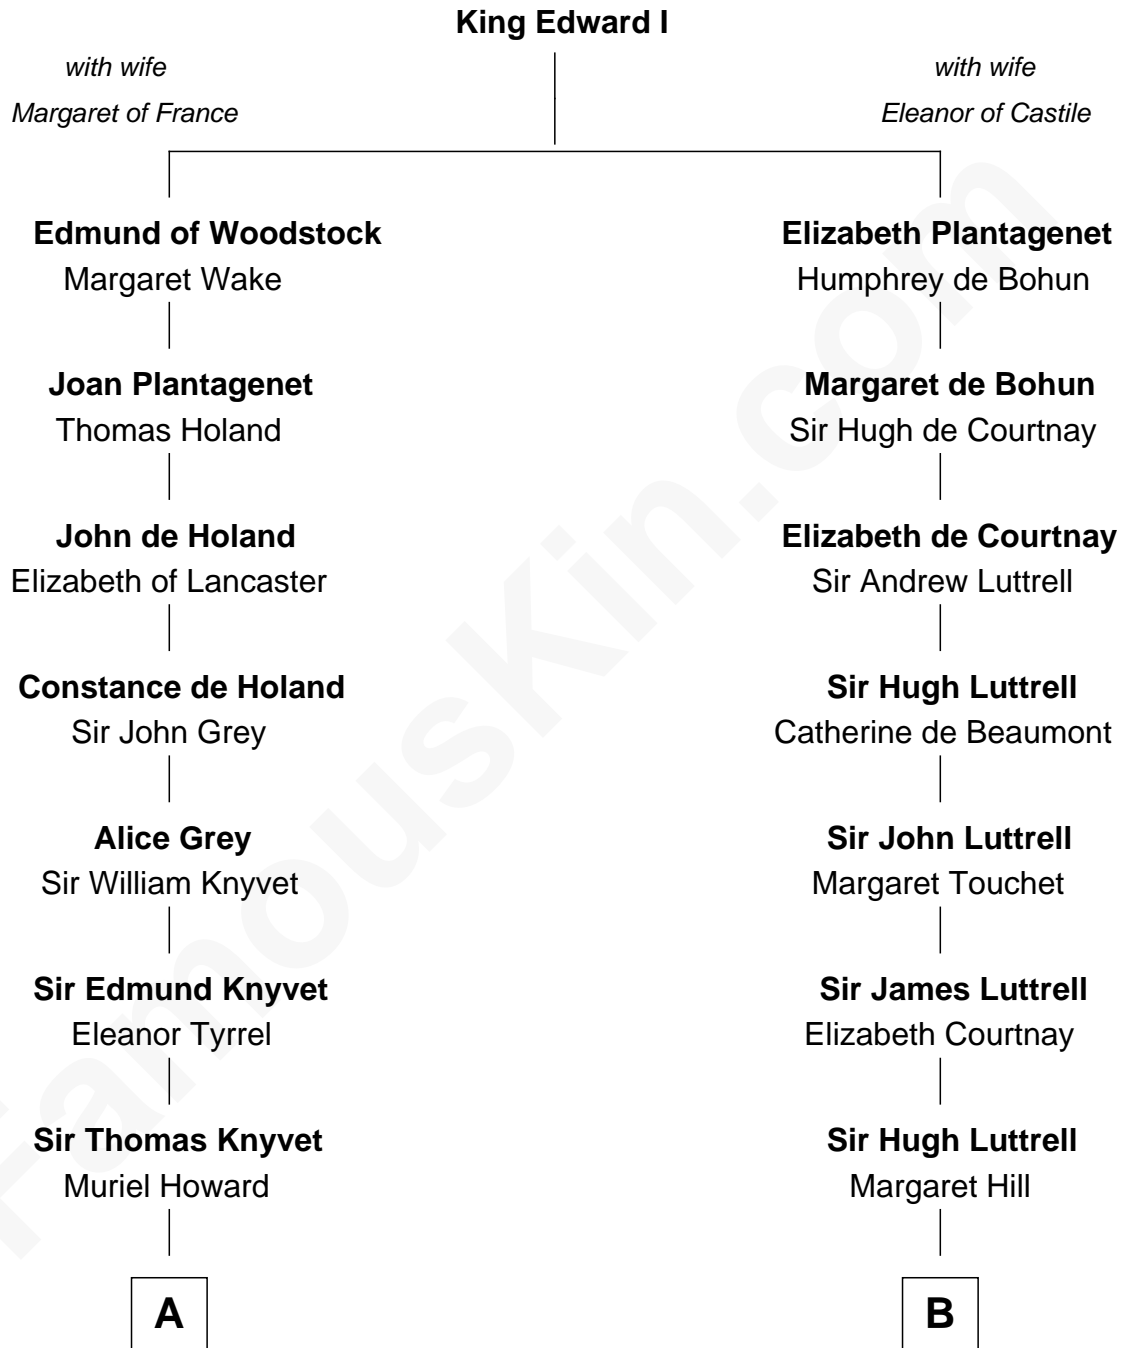

FamousKin.com
Relationship Chart of
Tilda Swinton
Movie Actress

17th cousin 3 times removed of
Herman Melville
Author of Moby Dick

C

Gertrude Clare Fetherstonhaugh
Cecil George Herbert Alers-Hankey

Matoria Beatrice Evelyn Rochfort Alers-Hankey
Alan Henry Campbell Swinton

Sir John Swinton
Judith Balfour Killen

Tilda Swinton
Movie Actress

FamousKin.com

Tilda Swinton photo by [Nicolas Genin](#) (CC BY-SA 2.0)